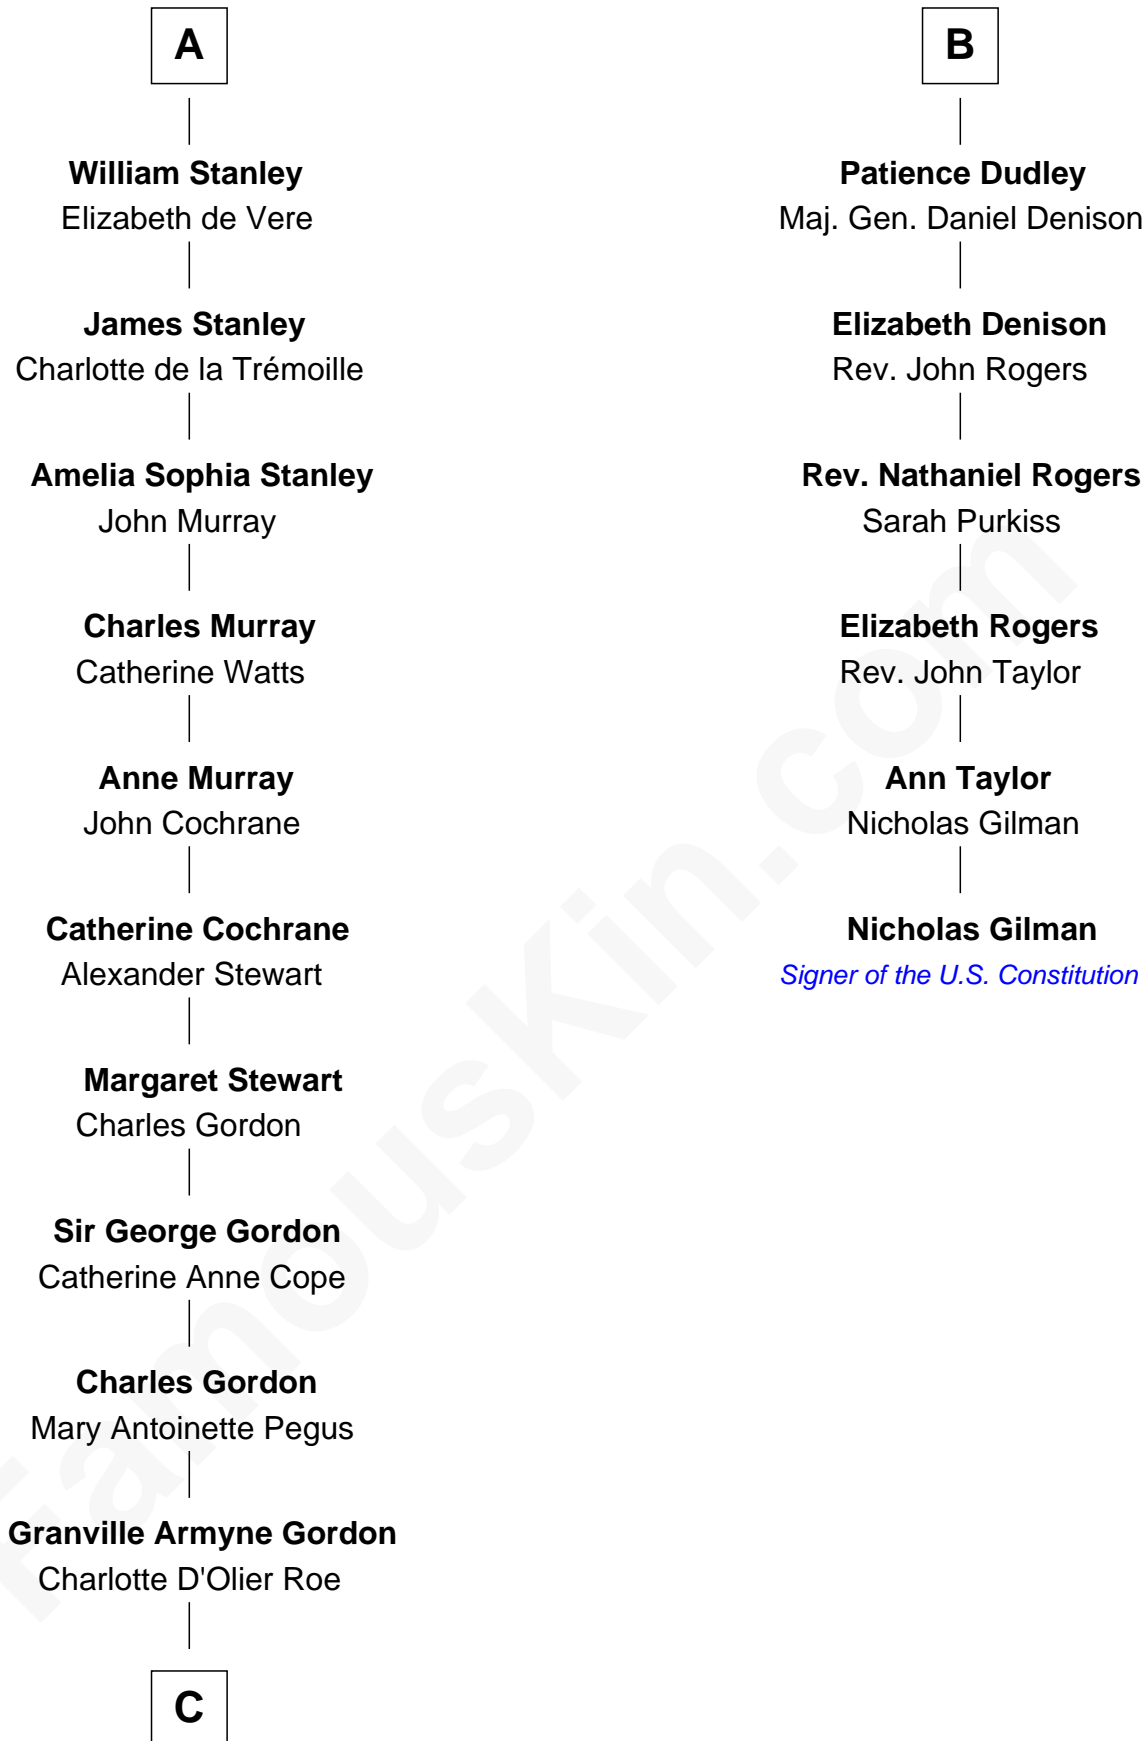

FamousKin.com

Relationship Chart of

Cara Delevingne

Fashion Model and Movie Actress

12th cousin 9 times removed of

Nicholas Gilman

Signer of the U.S. Constitution

C

—
Armyne Evelyne Gordon

Sir Lionel Lawson Faudel-Phillips

—
Anne Margaret Faudel-Phillips

John Vincent Sheffield

—
Jane Armyne Sheffield

Sir Jocelyn Edward Greville Stevens

—
Pandora Anne Stevens

Charles Hamar Delevingne

—
Cara Delevingne

Model and Actress