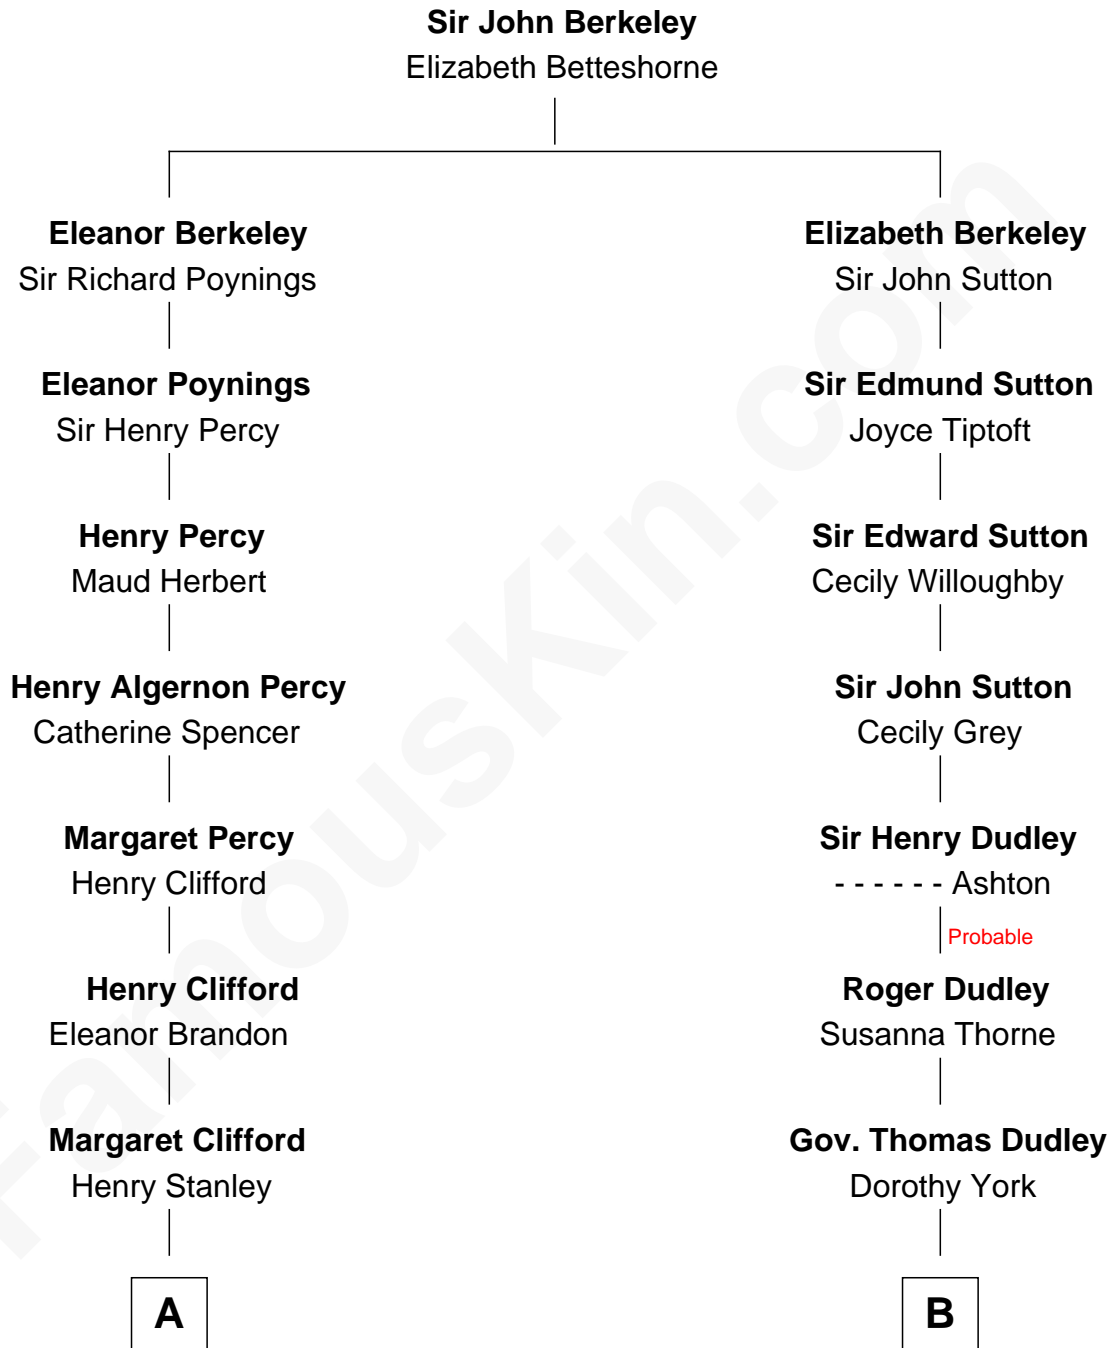

FamousKin.com

Relationship Chart of

Cara Delevingne

Fashion Model and Movie Actress

12th cousin 9 times removed of

Nicholas Gilman

Signer of the U.S. Constitution

C

—
Armyne Evelyne Gordon

Sir Lionel Lawson Faudel-Phillips

—
Anne Margaret Faudel-Phillips

John Vincent Sheffield

—
Jane Armyne Sheffield

Sir Jocelyn Edward Greville Stevens

—
Pandora Anne Stevens

Charles Hamar Delevingne

—
Cara Delevingne

Model and Actress