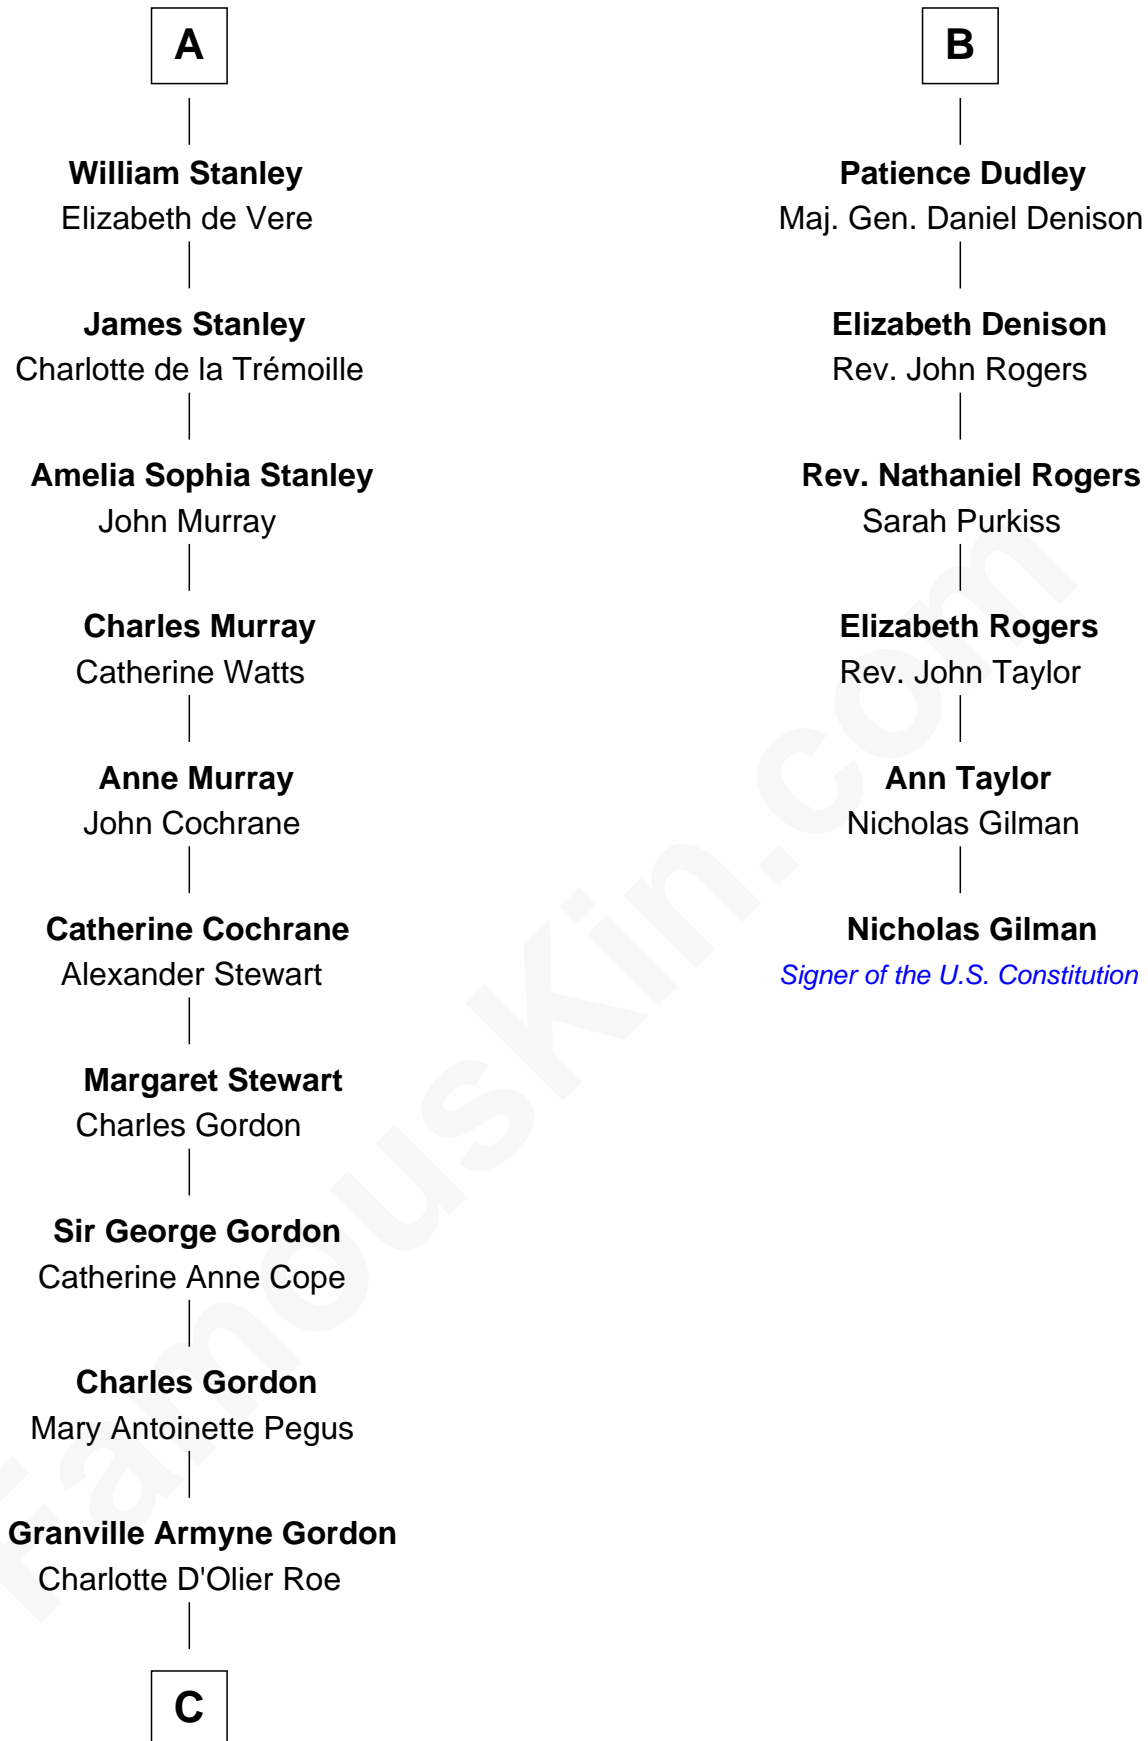

FamousKin.com

Relationship Chart of

Cara Delevingne

Fashion Model and Movie Actress

12th cousin 9 times removed of

Nicholas Gilman

Signer of the U.S. Constitution

C

Armyne Evelyne Gordon

Sir Lionel Lawson Faudel-Phillips

Anne Margaret Faudel-Phillips

John Vincent Sheffield

Jane Armyne Sheffield

Sir Jocelyn Edward Greville Stevens

Pandora Anne Stevens

Charles Hamar Delevingne

Cara Delevingne

Model and Actress