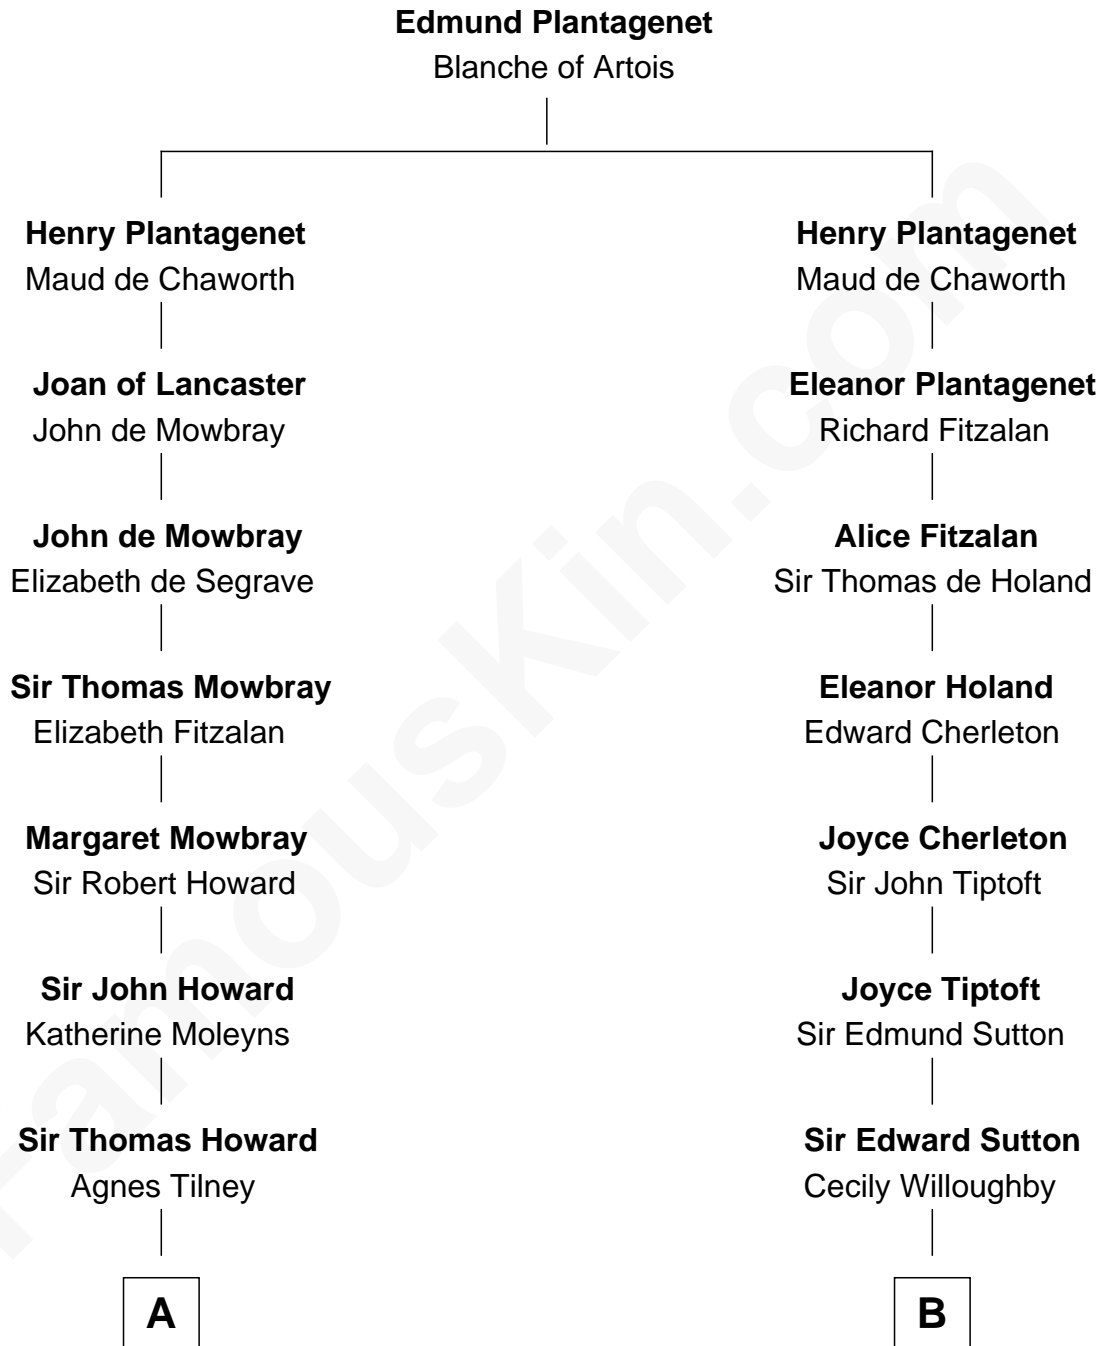

FamousKin.com

Relationship Chart of

Cara Delevingne

Fashion Model and Movie Actress

16th cousin 5 times removed of

Nicholas Gilman

Signer of the U.S. Constitution

C

—
Sir Berkeley Digby George Sheffield

Julia Mary de Tuyll van Serooskerken

—
John Vincent Sheffield

Anne Margaret Faudel-Phillips

—
Jane Armyne Sheffield

Sir Jocelyn Edward Greville Stevens

—
Pandora Anne Stevens