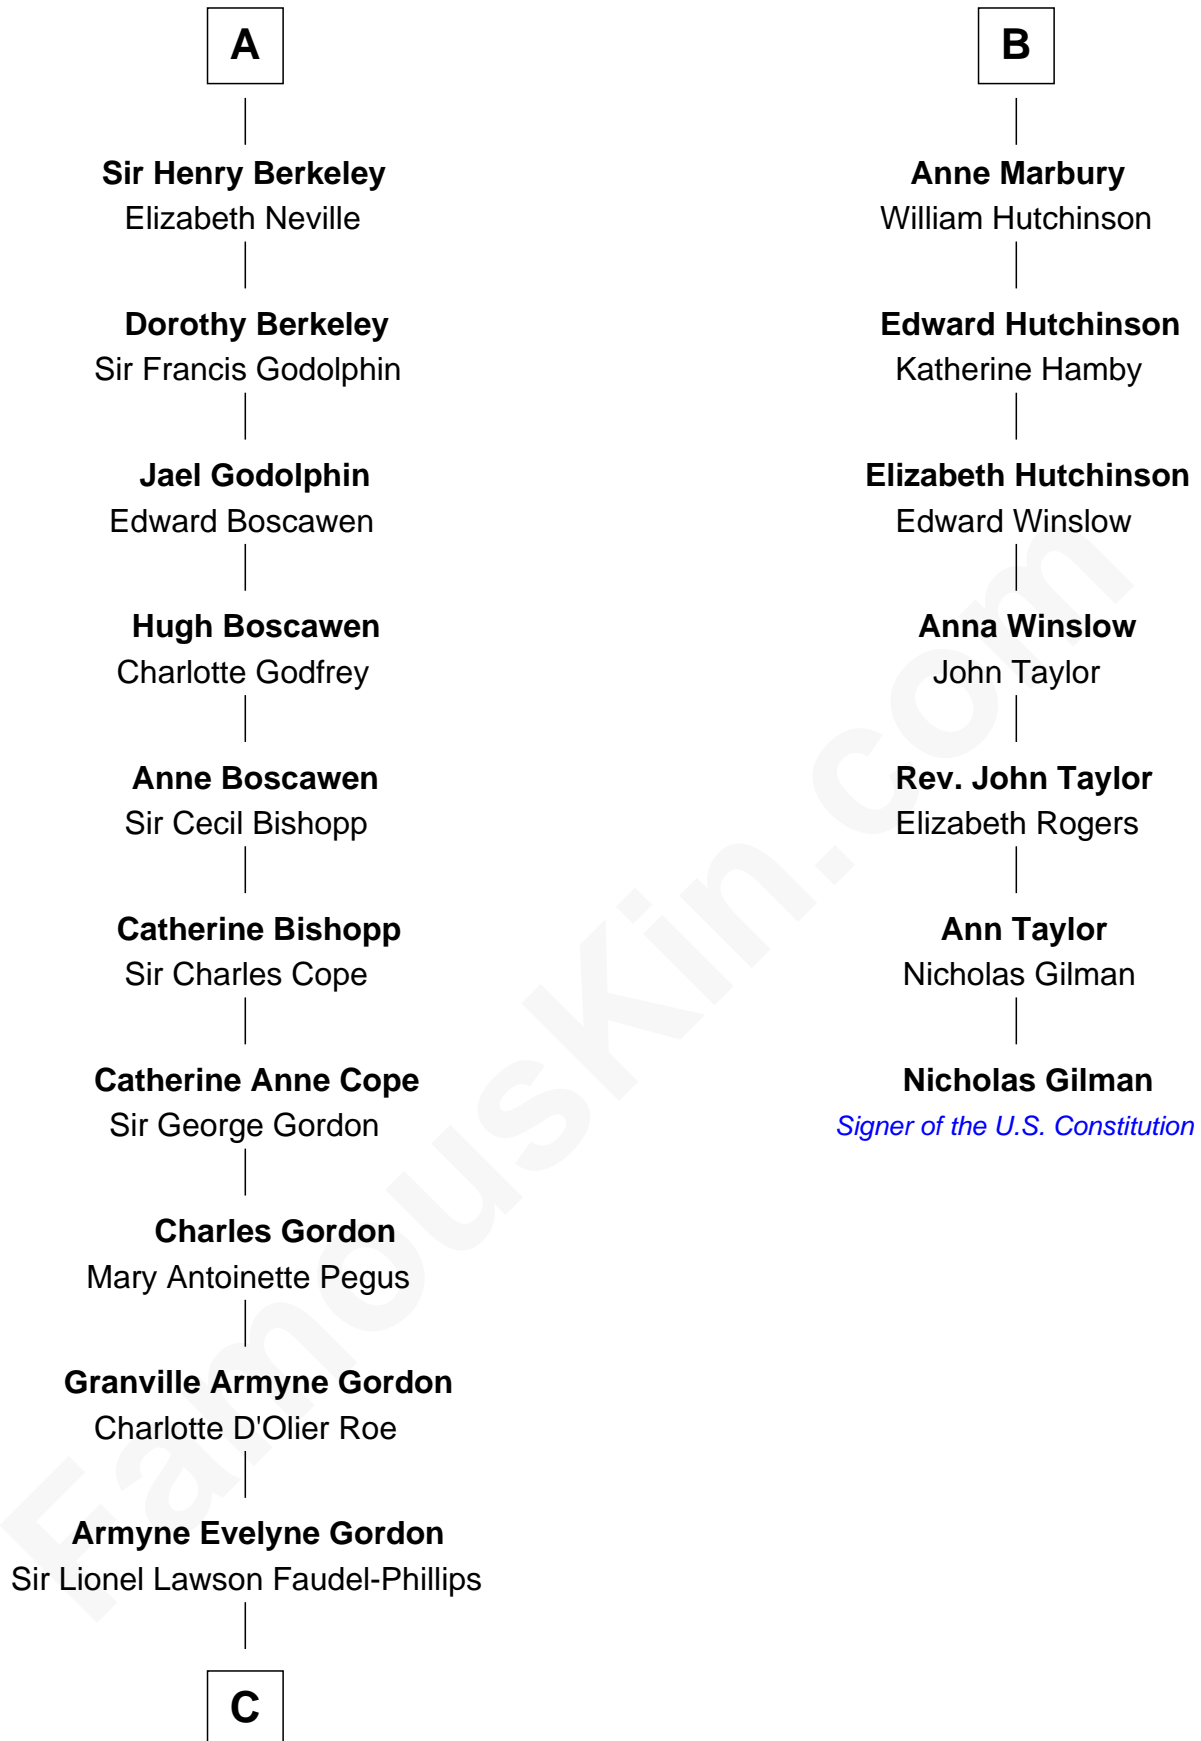

FamousKin.com

Relationship Chart of

Cara Delevingne

Fashion Model and Movie Actress

13th cousin 7 times removed of

Nicholas Gilman

Signer of the U.S. Constitution

C

Anne Margaret Faudel-Phillips

John Vincent Sheffield

Jane Armyne Sheffield

Sir Jocelyn Edward Greville Stevens

Pandora Anne Stevens

Charles Hamar Delevingne

Cara Delevingne

Model and Actress