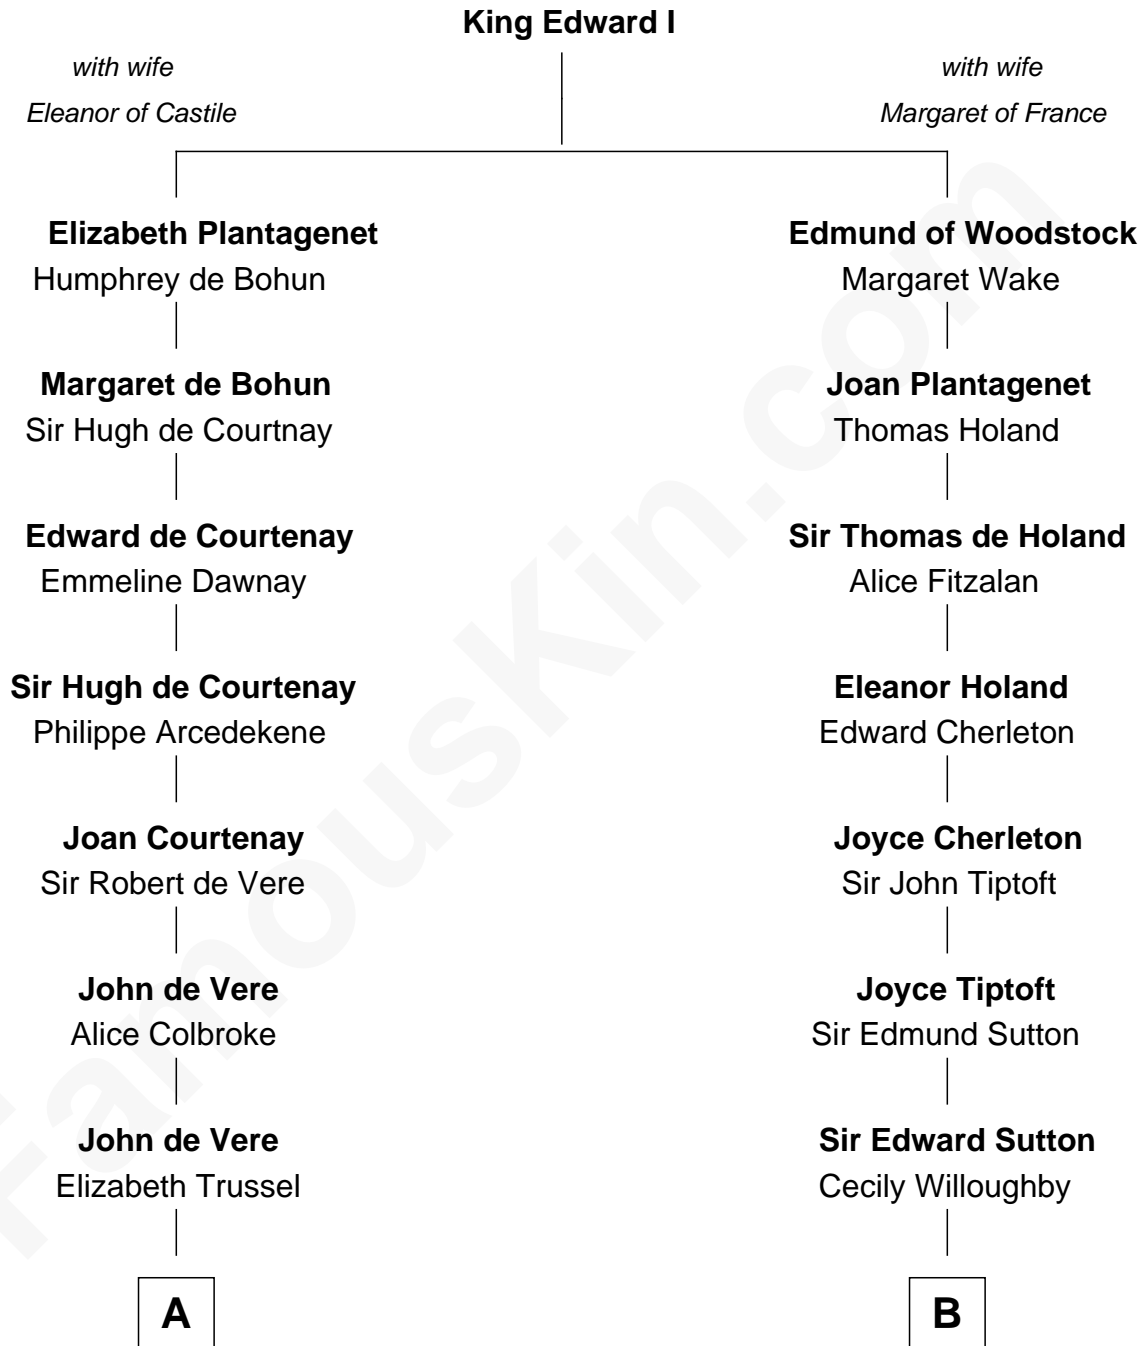

FamousKin.com

Relationship Chart of

Cara Delevingne

Fashion Model and Movie Actress

16th cousin 5 times removed of

Nicholas Gilman

Signer of the U.S. Constitution

C

Sir Berkeley Digby George Sheffield

Julia Mary de Tuyll van Serooskerken

John Vincent Sheffield

Anne Margaret Faudel-Phillips

Jane Armyne Sheffield

Sir Jocelyn Edward Greville Stevens

Pandora Anne Stevens

Charles Hamar Delevingne