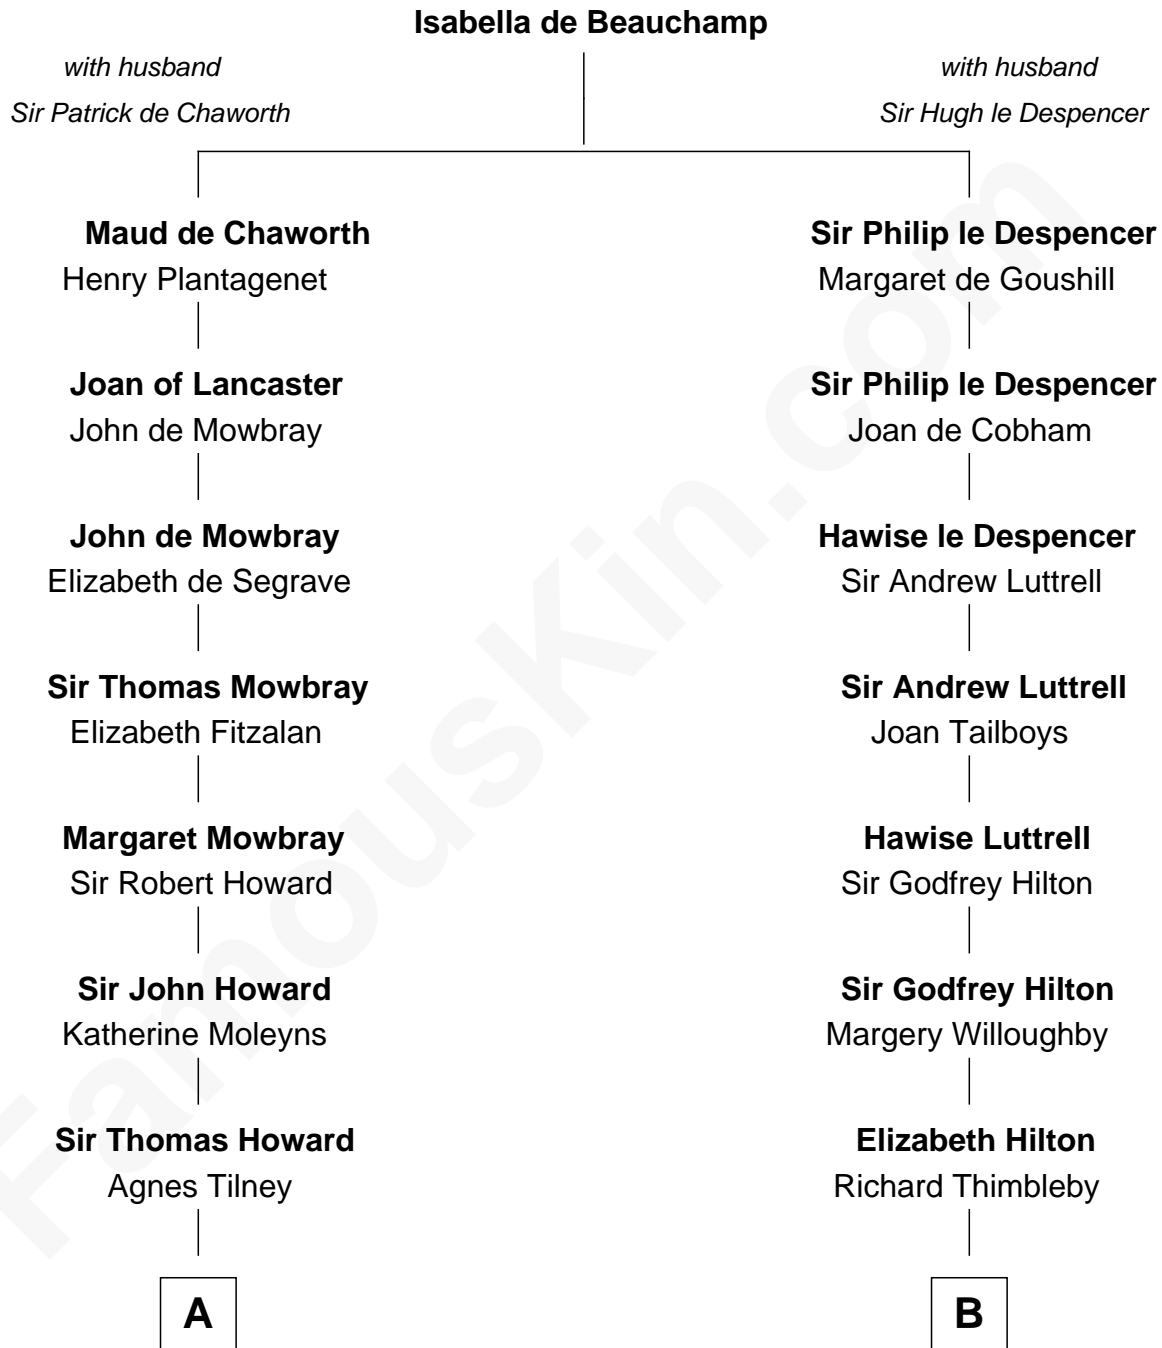

Nicholas Gilman

Signer of the U.S. Constitution