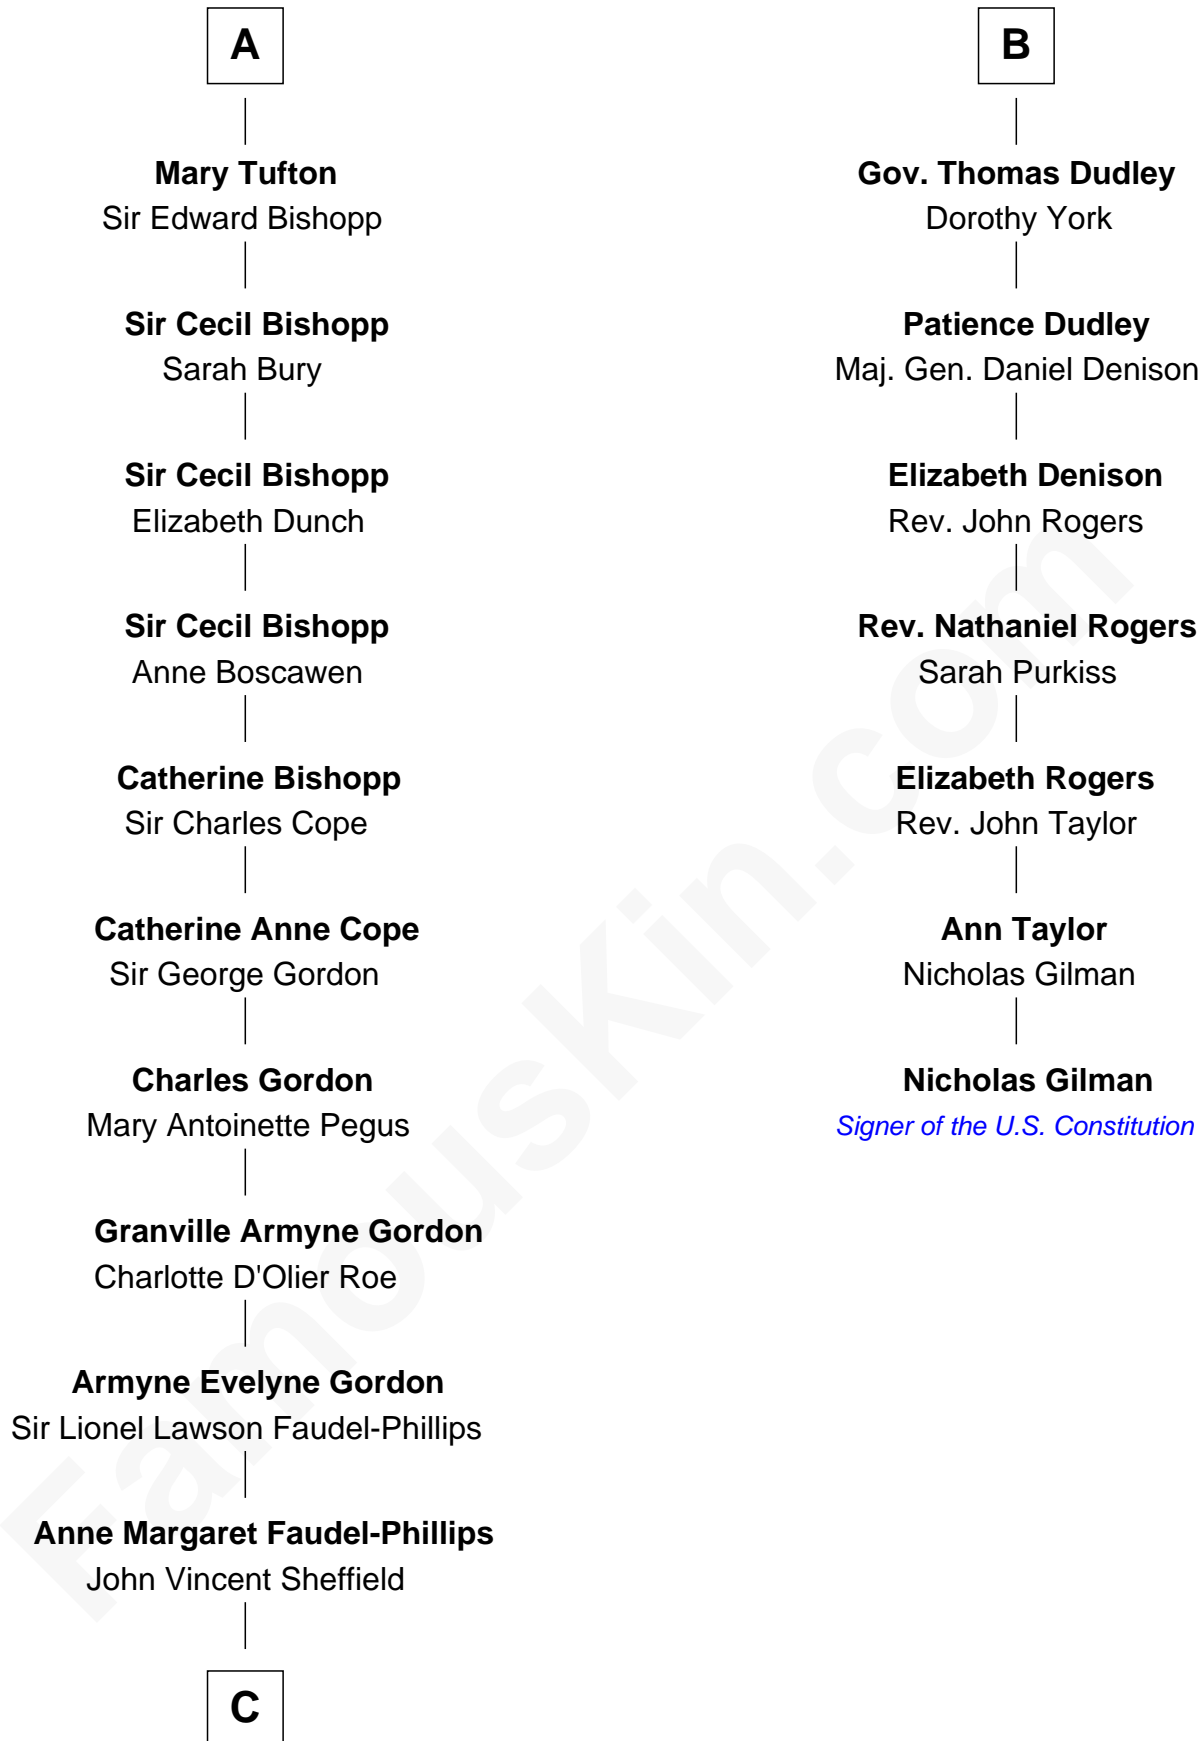

## Relationship Chart of

### Cara Delevingne

*Fashion Model and Movie Actress*

13th cousin 6 times removed of

### Nicholas Gilman

*Signer of the U.S. Constitution*

**Jane Armyne Sheffield**

Sir Jocelyn Edward Greville Stevens

**Pandora Anne Stevens**

Charles Hamar Delevingne

**Cara Delevingne**

*Model and Actress*