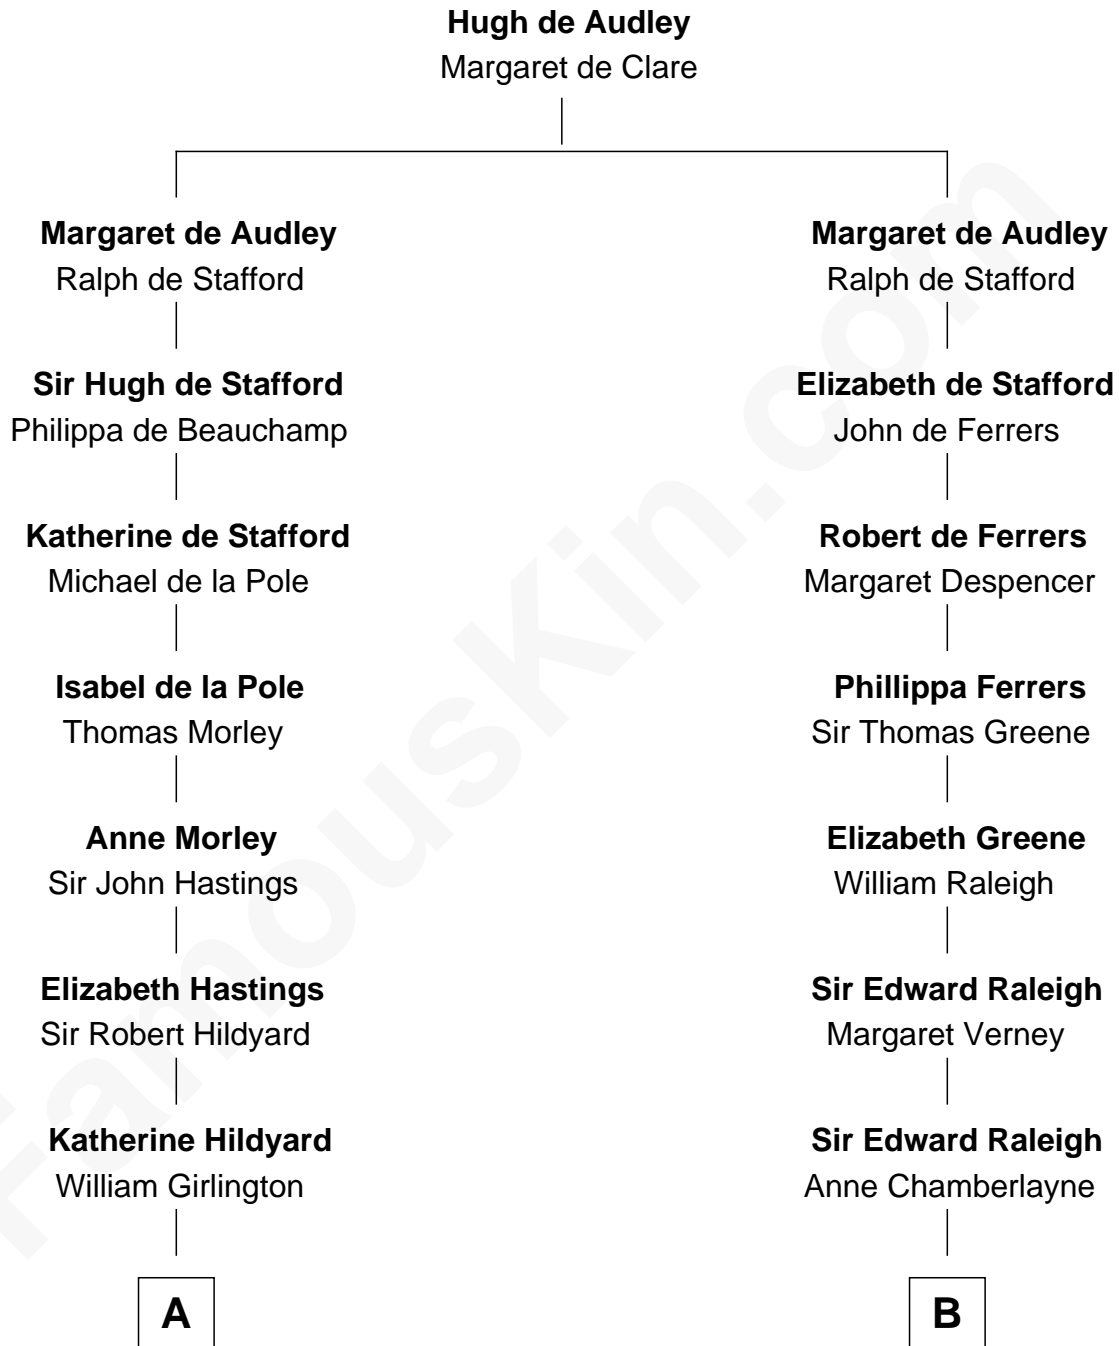

FamousKin.com

Relationship Chart of

Cara Delevingne

Fashion Model and Movie Actress

16th cousin 5 times removed of

Nicholas Gilman

Signer of the U.S. Constitution

C

Sir Berkeley Digby George Sheffield

Julia Mary de Tuyll van Serooskerken

John Vincent Sheffield

Anne Margaret Faudel-Phillips

Jane Armyne Sheffield

Sir Jocelyn Edward Greville Stevens

Pandora Anne Stevens

Charles Hamar Delevingne

Cara Delevingne

Model and Actress