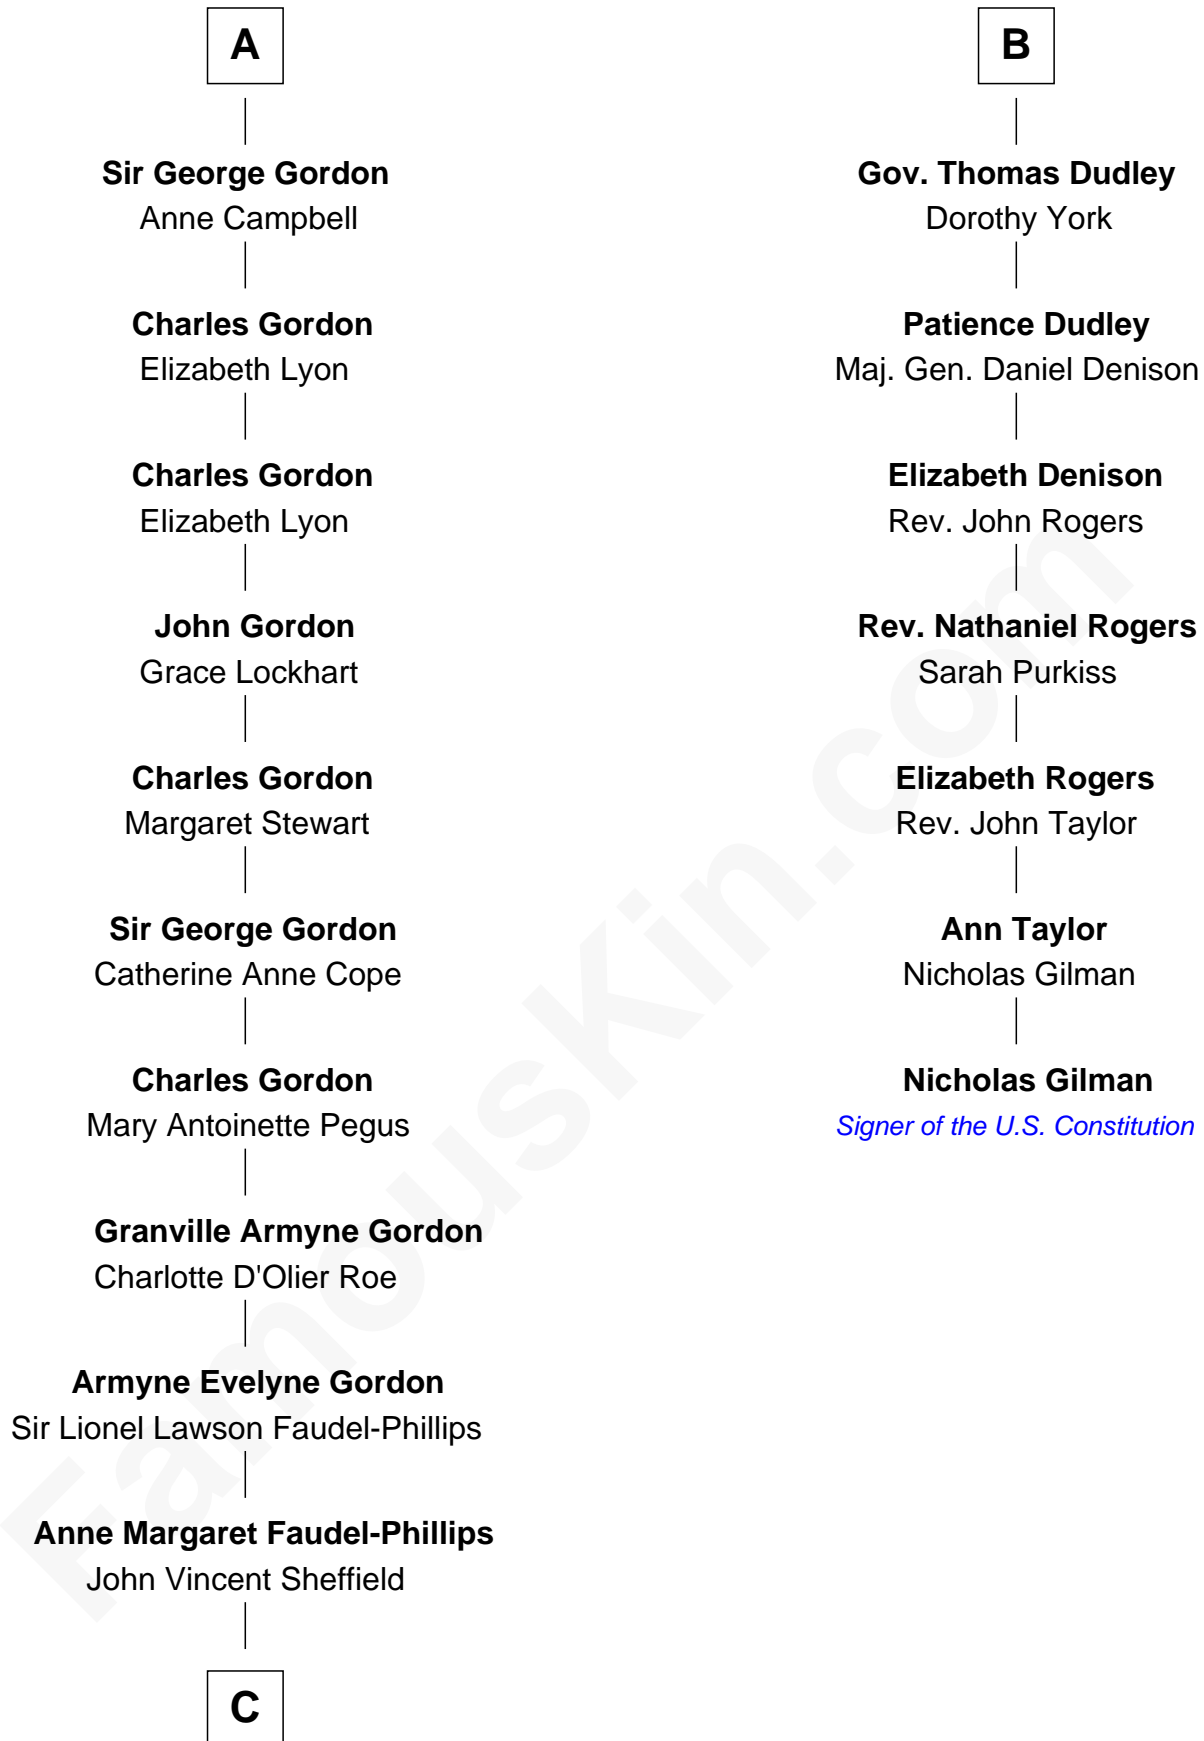

FamousKin.com

Relationship Chart of

Cara Delevingne

Fashion Model and Movie Actress

13th cousin 6 times removed of

Nicholas Gilman

Signer of the U.S. Constitution

Sir Thomas de Holand

Alice Fitzalan

—
Jane Armyne Sheffield

Sir Jocelyn Edward Greville Stevens

—
Pandora Anne Stevens

Charles Hamar Delevingne

—
Cara Delevingne

Model and Actress

FamousKin.com