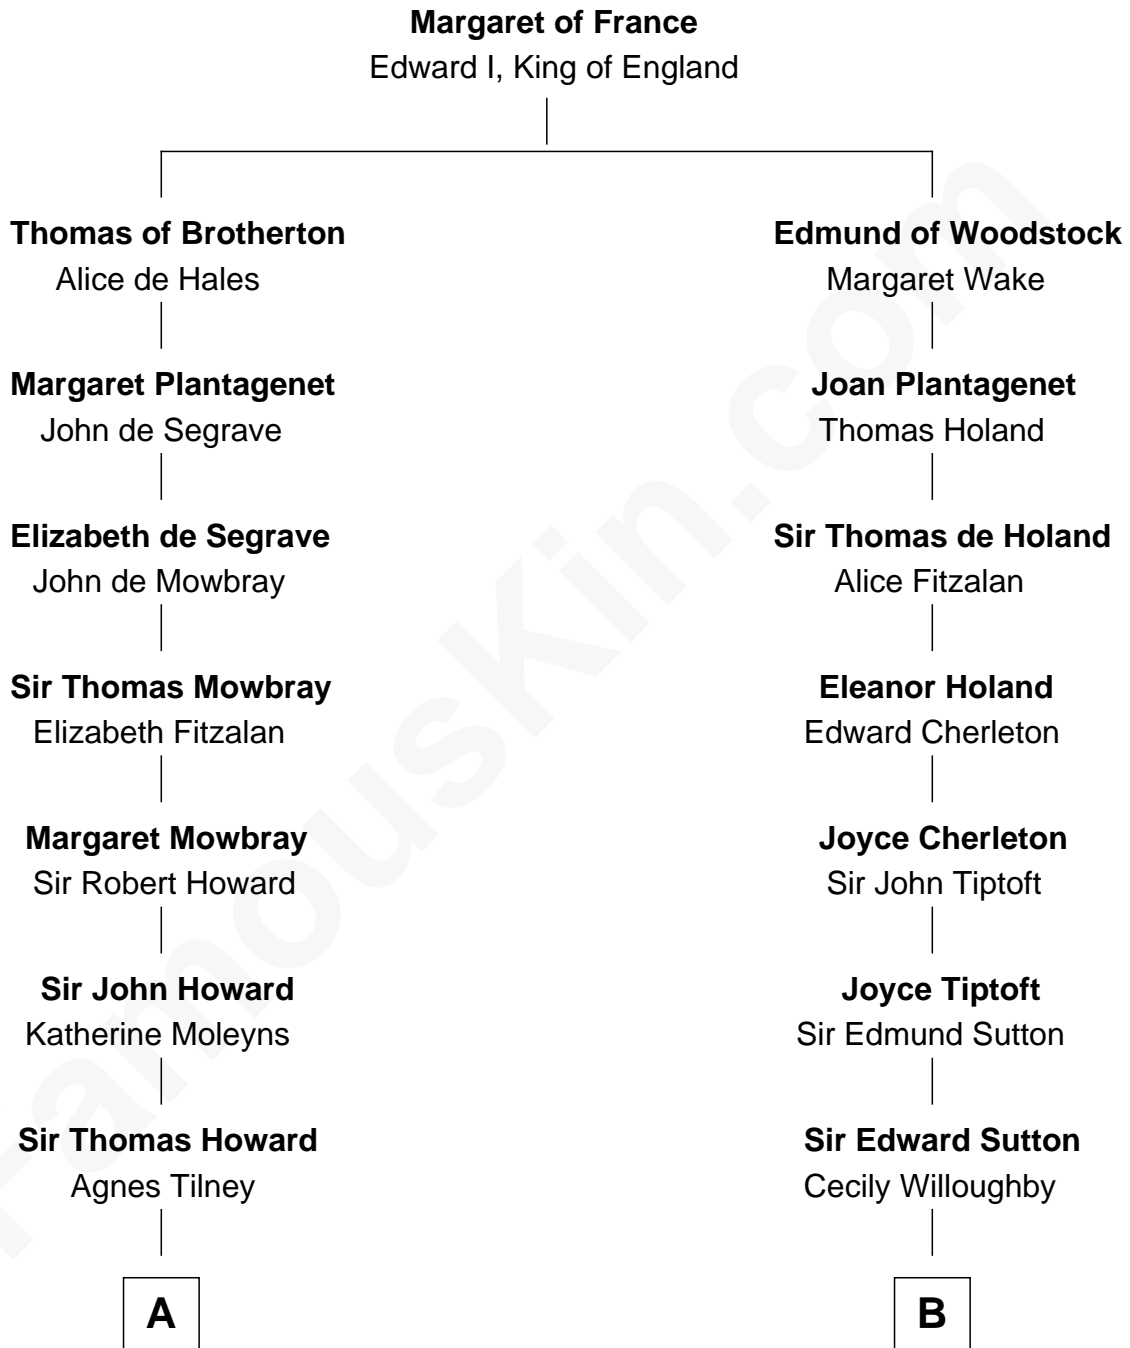

FamousKin.com

Relationship Chart of

Cara Delevingne

Fashion Model and Movie Actress

16th cousin 5 times removed of

Nicholas Gilman

Signer of the U.S. Constitution

C

Sir Berkeley Digby George Sheffield

Julia Mary de Tuyll van Serooskerken

John Vincent Sheffield

Anne Margaret Faudel-Phillips

Jane Armyne Sheffield

Sir Jocelyn Edward Greville Stevens

Pandora Anne Stevens

Charles Hamar Delevingne

Cara Delevingne

Model and Actress