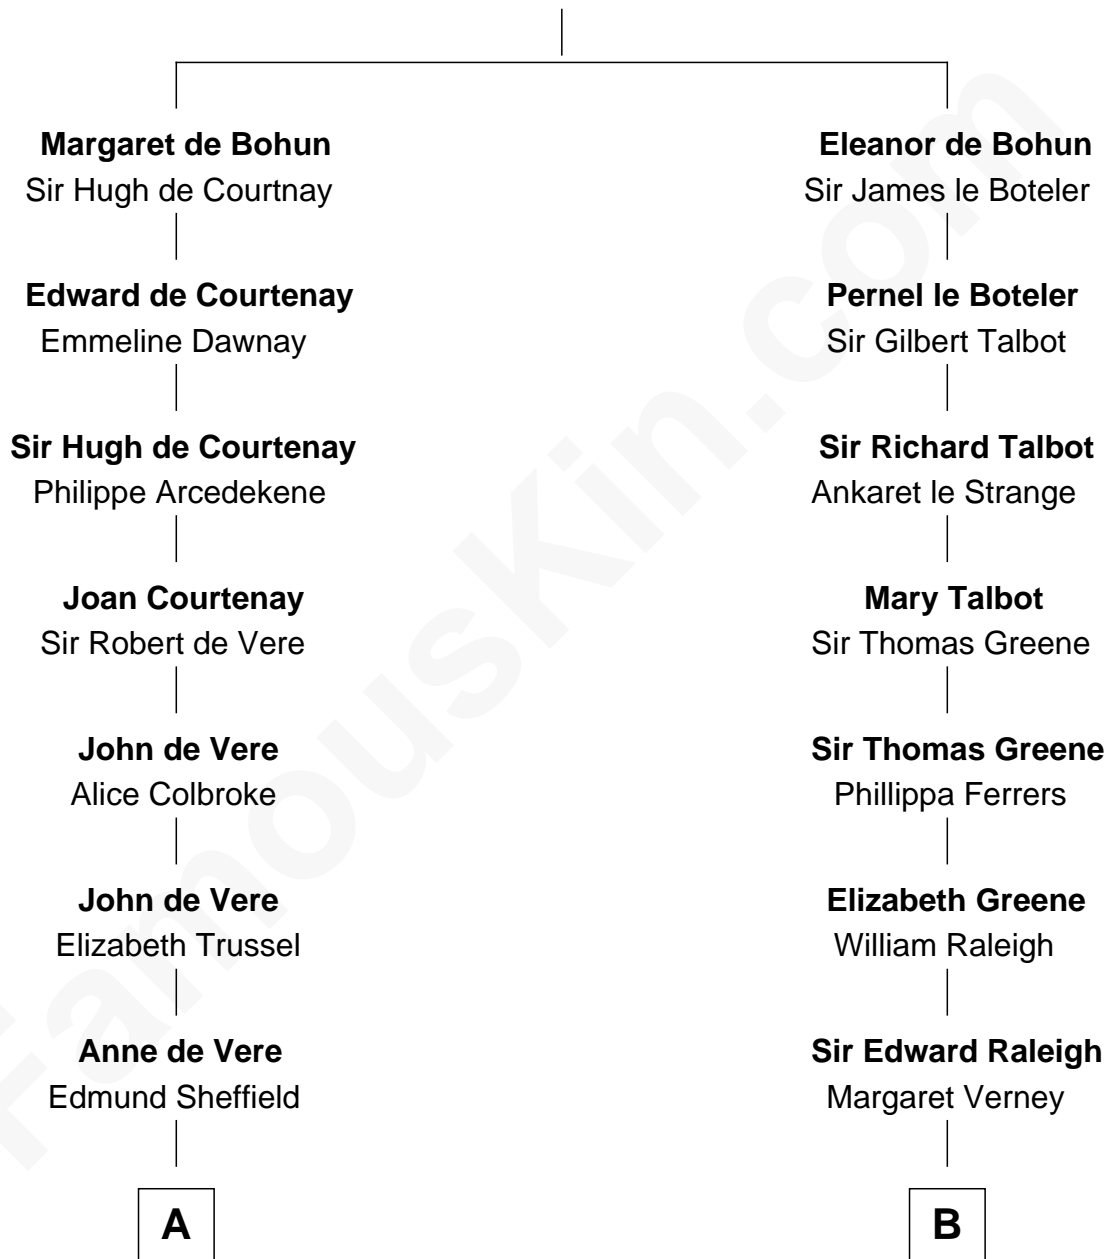

## Relationship Chart of

### Cara Delevingne

*Fashion Model and Movie Actress*

17th cousin 3 times removed of

### Nicholas Gilman

*Signer of the U.S. Constitution*

**Humphrey de Bohun**

Elizabeth Plantagenet

**C**

**John Vincent Sheffield**  
Anne Margaret Faudel-Phillips

**Jane Armyne Sheffield**  
Sir Jocelyn Edward Greville Stevens