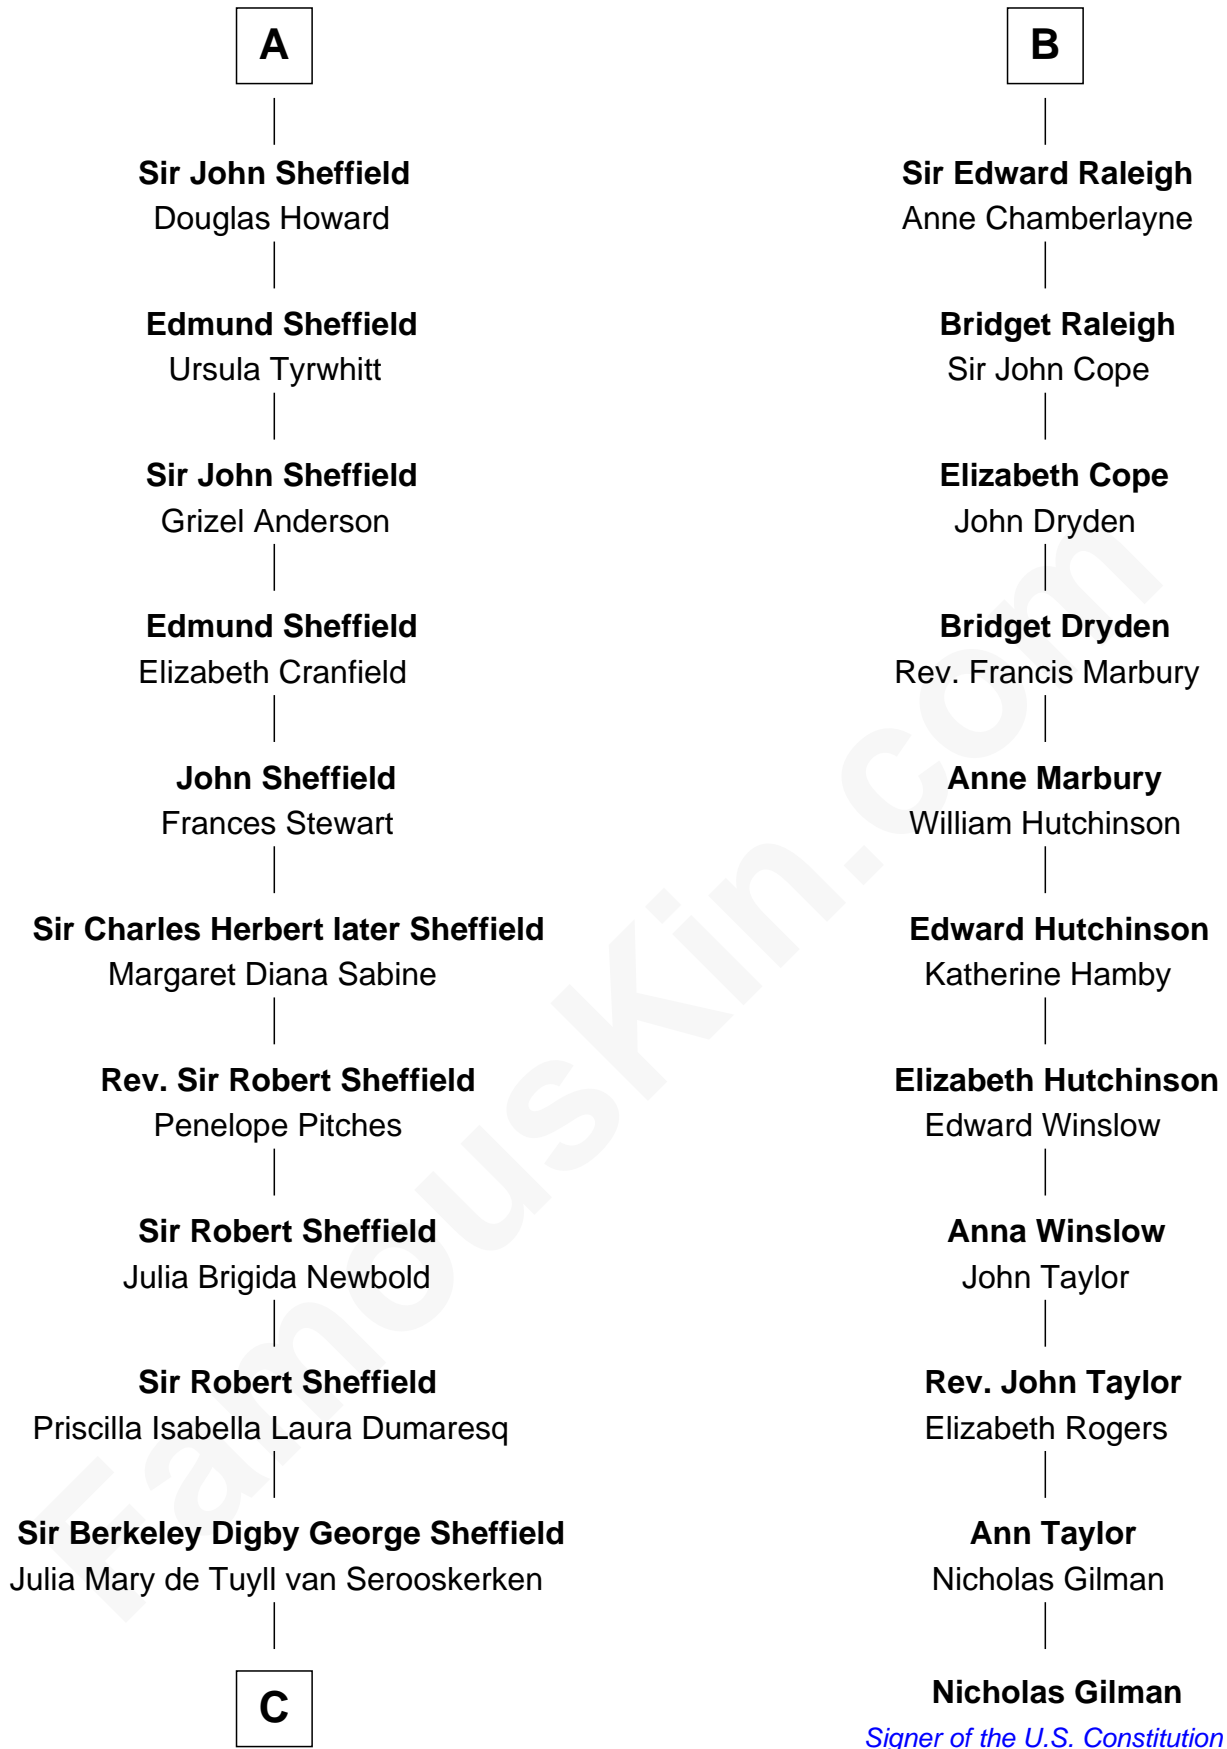

## Relationship Chart of

### Cara Delevingne

*Fashion Model and Movie Actress*

17th cousin 3 times removed of

### Nicholas Gilman

*Signer of the U.S. Constitution*

**Humphrey de Bohun**

Elizabeth Plantagenet

**C**

**John Vincent Sheffield**  
Anne Margaret Faudel-Phillips

**Jane Armyne Sheffield**  
Sir Jocelyn Edward Greville Stevens