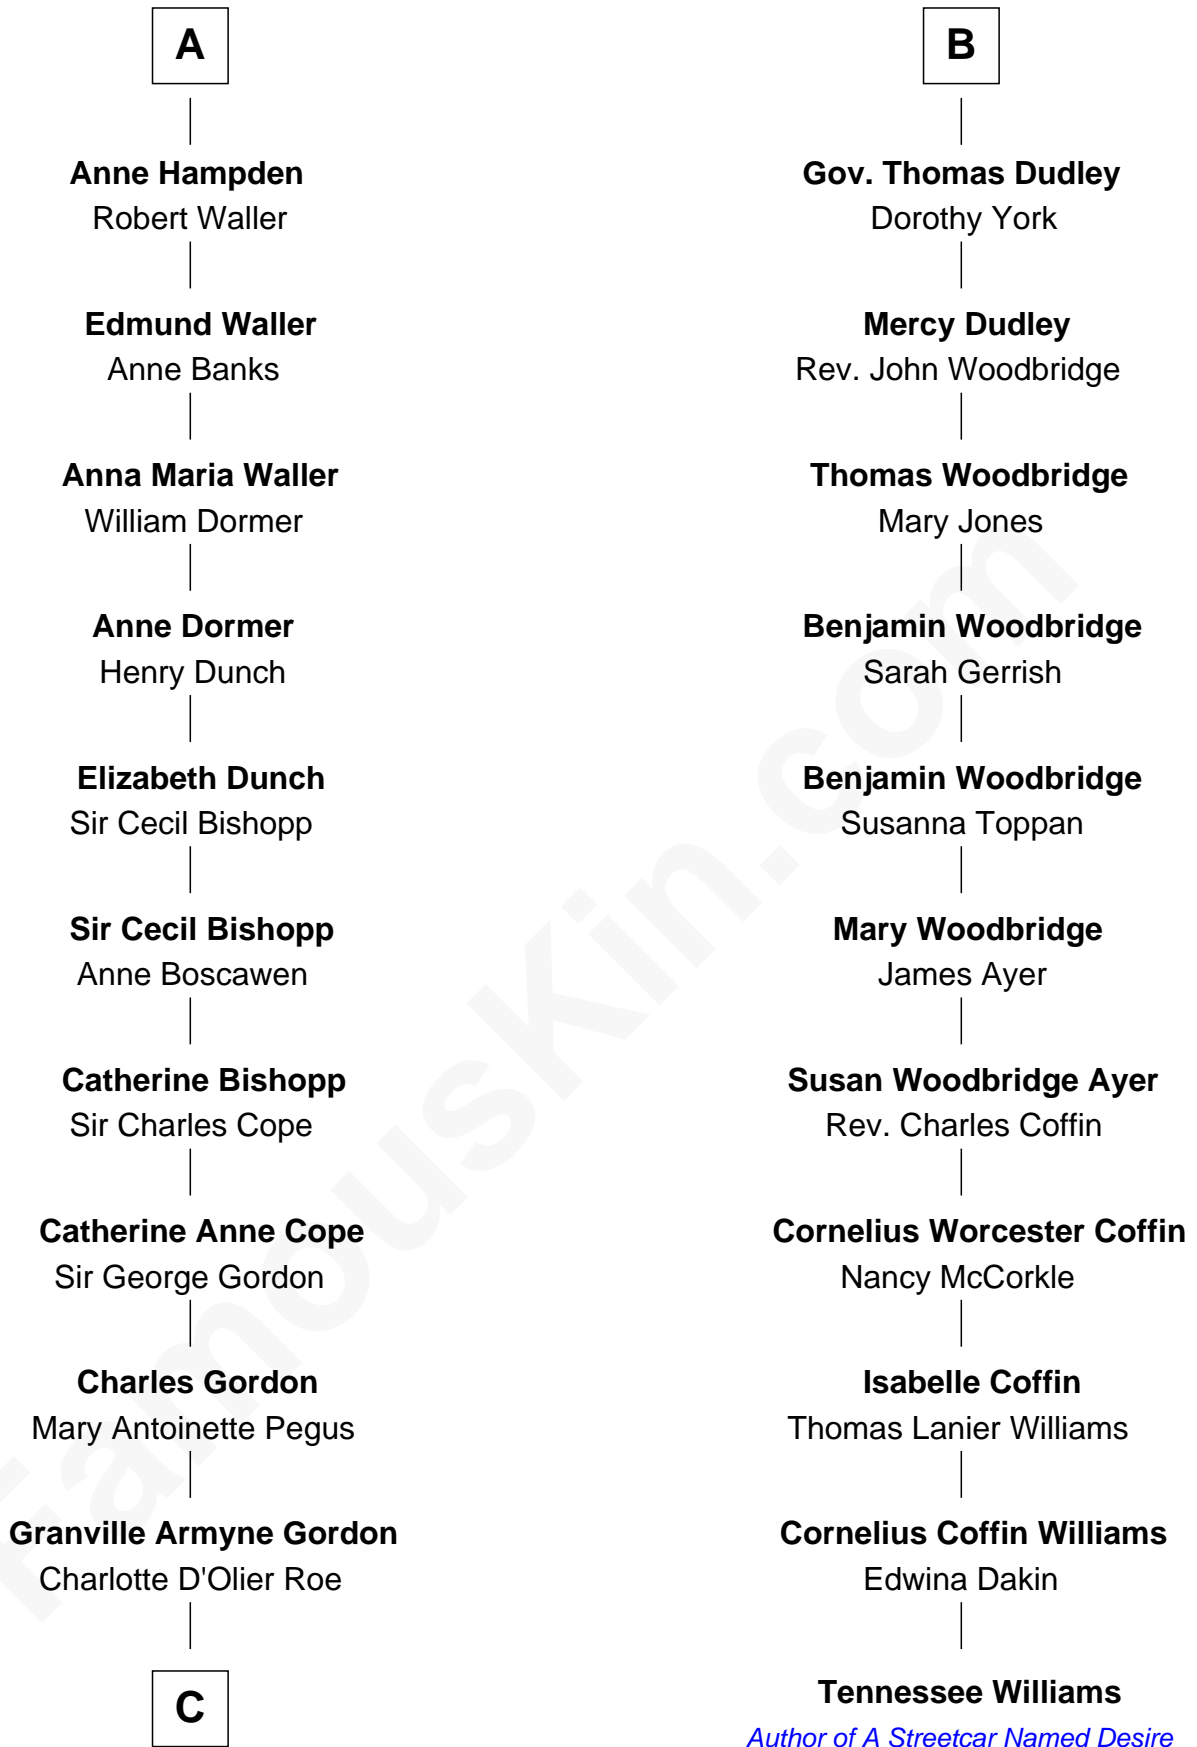

FamousKin.com

Relationship Chart of

Cara Delevingne

Fashion Model and Movie Actress

17th cousin 4 times removed of

Tennessee Williams

Author of A Streetcar Named Desire

Sir Walter Blount

Sancha de Ayala

Sir Thomas Blount

Margaret de Gresley

Sanchia Blount

Edward Langford

Alice Langford

John Stradling

Anne Stradling

Constance Blount

Sir John Sutton

Sir John Sutton

Elizabeth Berkeley

Sir Edmund Sutton

Joyce Tiptoft

Sir Edward Sutton

Cecily Willoughby

Sir John Sutton

Cecily Grey

Sir Henry Dudley

----- Ashton

Probable

Roger Dudley

Susanna Thorne

B