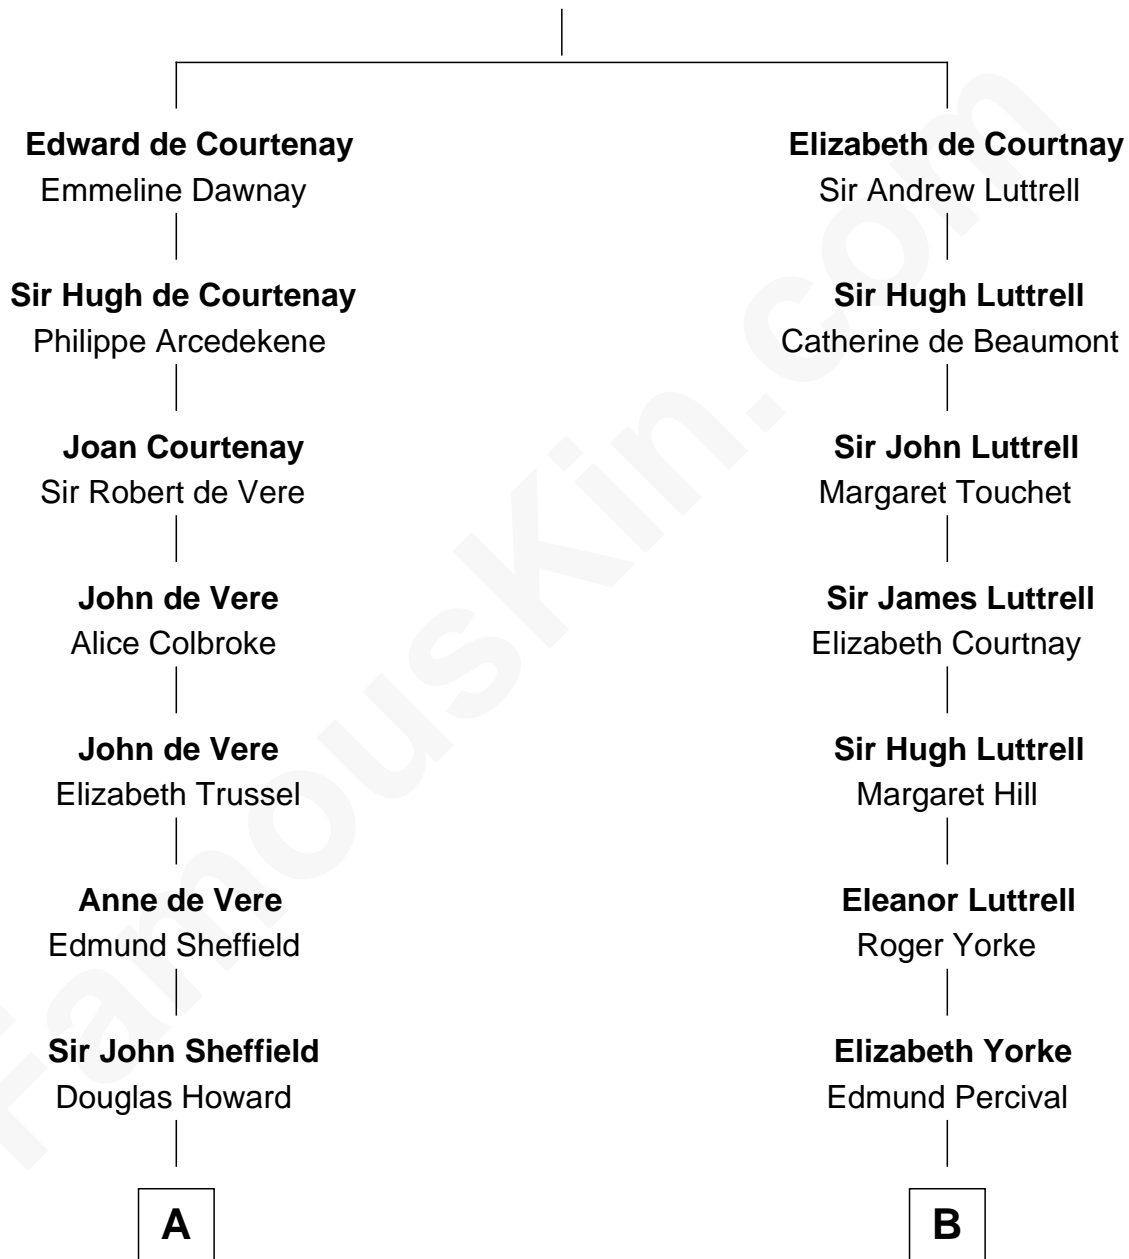

FamousKin.com

Relationship Chart of

Cara Delevingne

Fashion Model and Movie Actress

18th cousin 1 time removed of

Tennessee Williams

Author of A Streetcar Named Desire

Sir Hugh de Courtenay

Margaret de Bohun

C

Jane Armyne Sheffield
Sir Jocelyn Edward Greville Stevens

Pandora Anne Stevens
Charles Hamar Delevingne

Cara Delevingne
Model and Actress

D

Cornelius Coffin Williams
Edwina Dakin

Tennessee Williams
Author of A Streetcar Named Desire