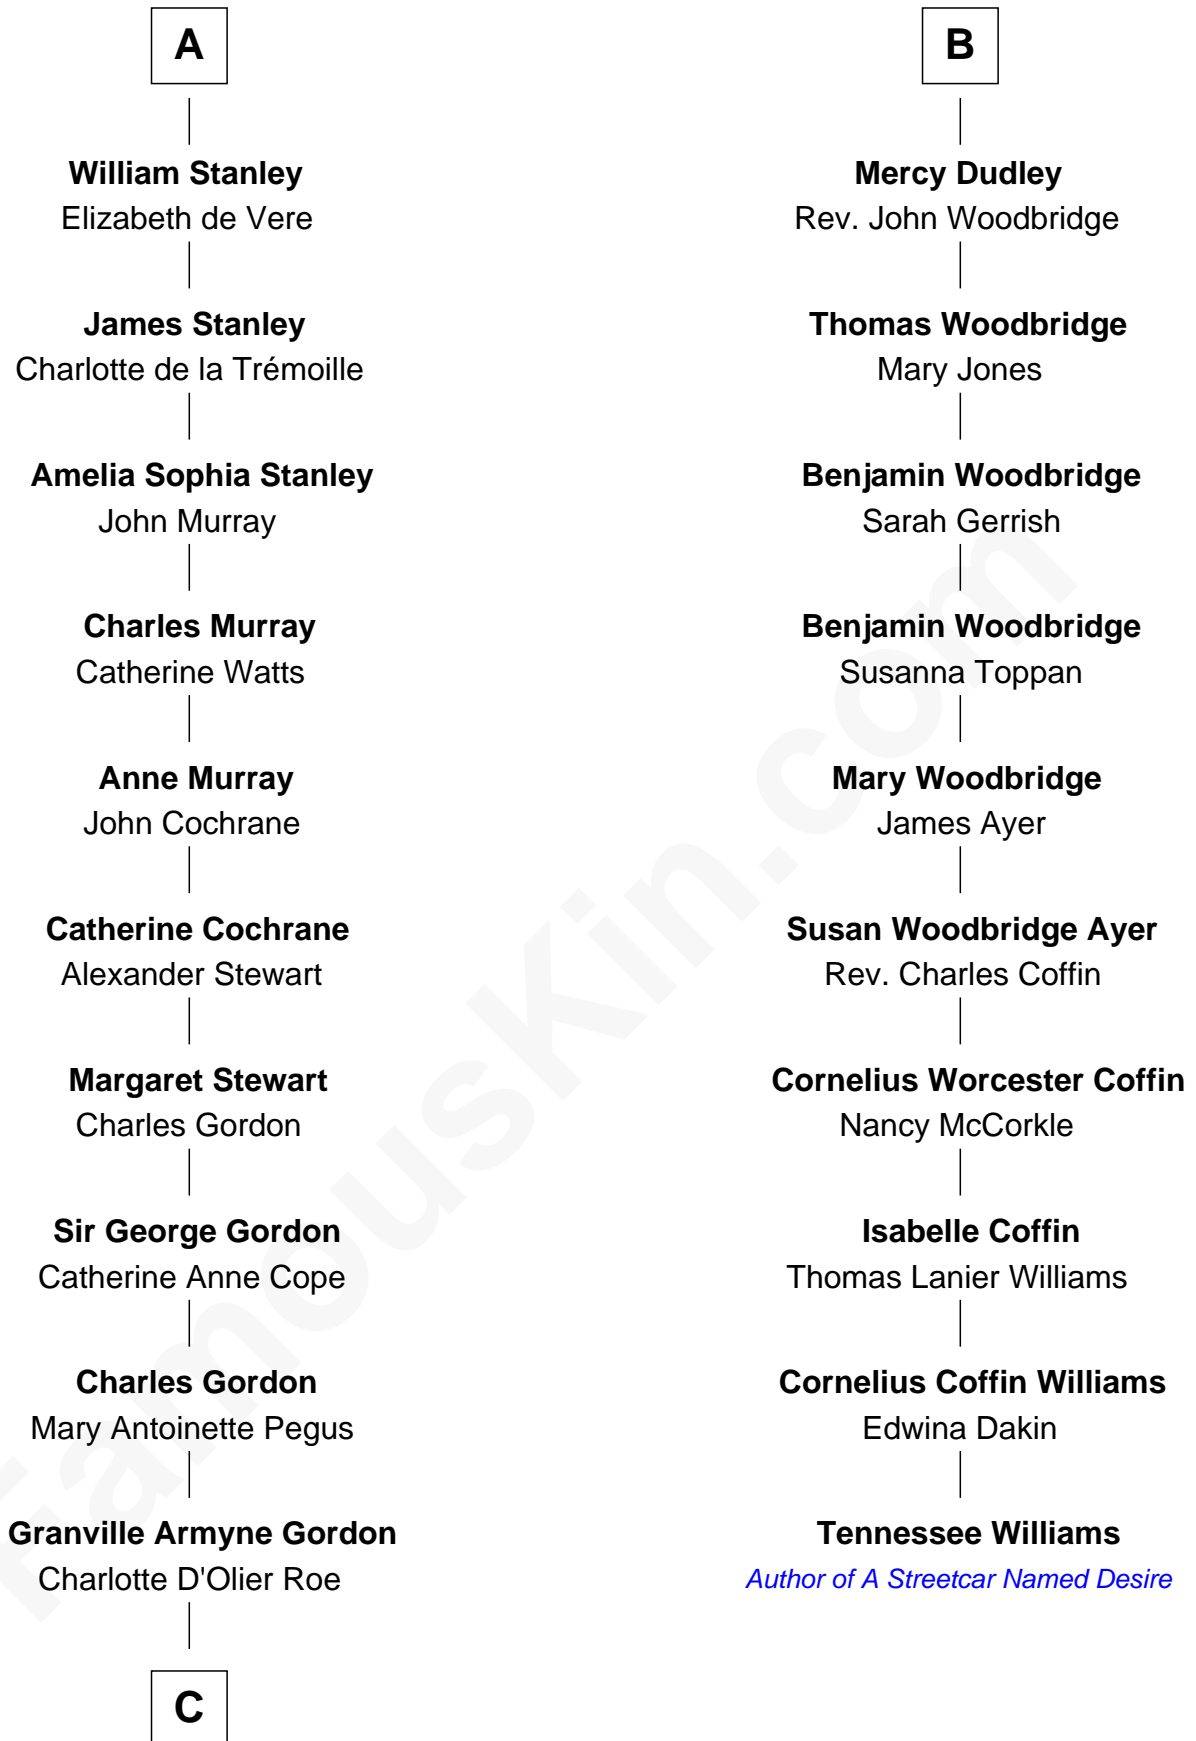

FamousKin.com

Relationship Chart of

Cara Delevingne

Fashion Model and Movie Actress

16th cousin 5 times removed of

Tennessee Williams

Author of A Streetcar Named Desire

C

Armyne Evelyne Gordon

Sir Lionel Lawson Faudel-Phillips

Anne Margaret Faudel-Phillips

John Vincent Sheffield

Jane Armyne Sheffield

Sir Jocelyn Edward Greville Stevens

Pandora Anne Stevens

Charles Hamar Delevingne