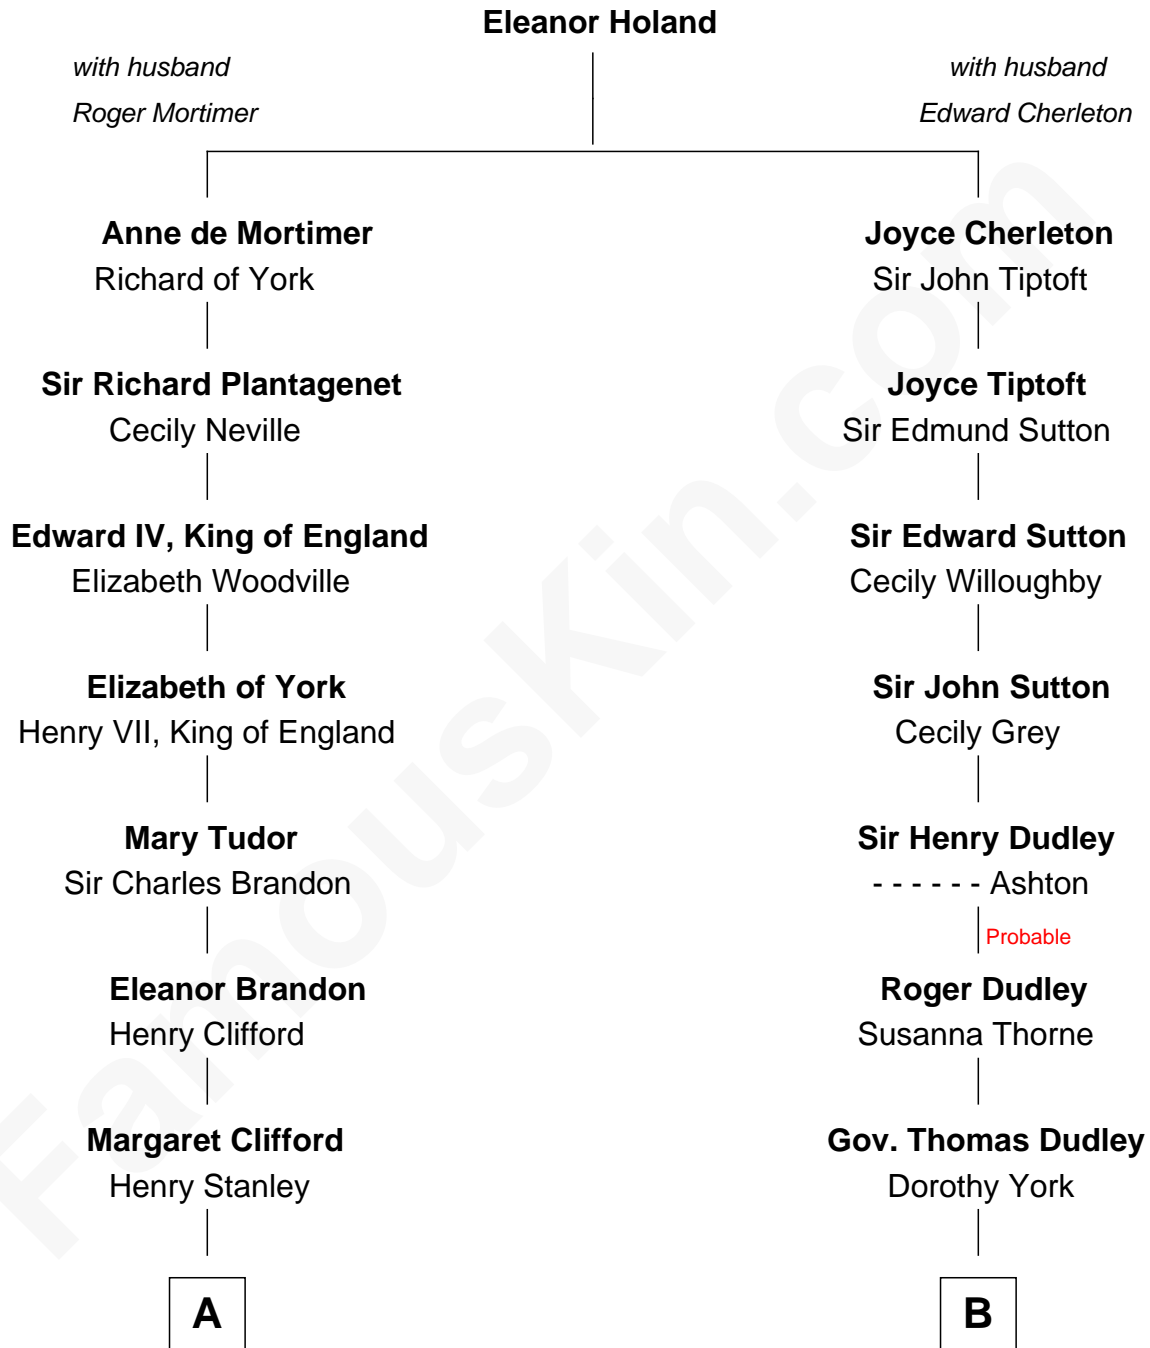

FamousKin.com

Relationship Chart of

Cara Delevingne

Fashion Model and Movie Actress

16th cousin 5 times removed of

Tennessee Williams

Author of A Streetcar Named Desire

C

Armyne Evelyne Gordon

Sir Lionel Lawson Faudel-Phillips

Anne Margaret Faudel-Phillips

John Vincent Sheffield

Jane Armyne Sheffield

Sir Jocelyn Edward Greville Stevens

Pandora Anne Stevens

Charles Hamar Delevingne

Cara Delevingne

Model and Actress