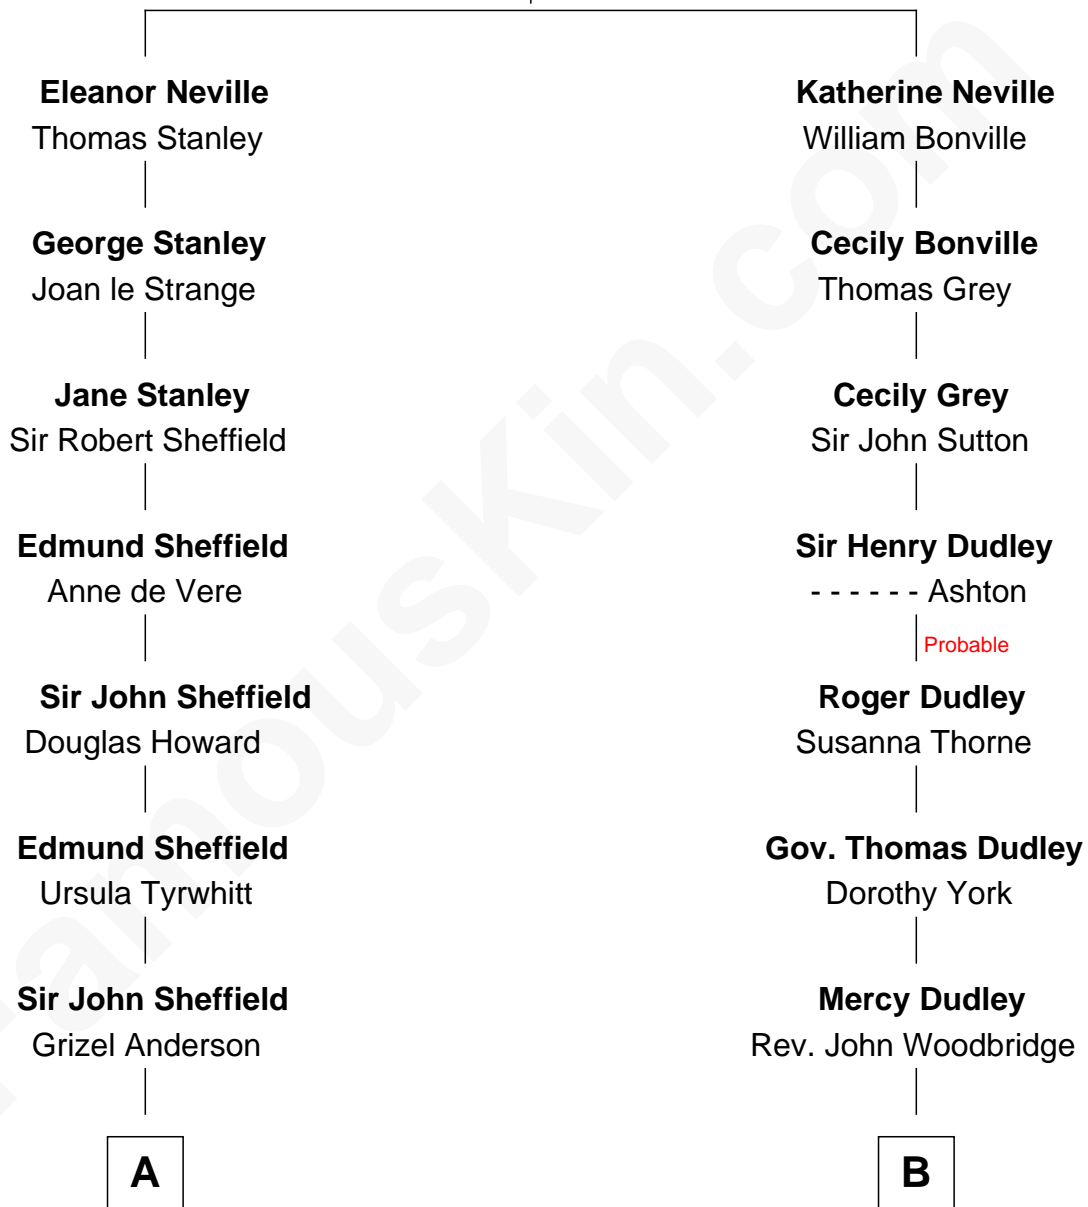

FamousKin.com

Relationship Chart of

Cara Delevingne

Fashion Model and Movie Actress

15th cousin 2 times removed of

Tennessee Williams

Author of A Streetcar Named Desire

Sir Richard Neville

Alice Montagu

A

Edmund Sheffield
Elizabeth Cranfield

John Sheffield
Frances Stewart

Sir Charles Herbert later Sheffield
Margaret Diana Sabine

Rev. Sir Robert Sheffield
Penelope Pitches

Sir Robert Sheffield
Julia Brigida Newbold

Sir Robert Sheffield
Priscilla Isabella Laura Dumaresq

Sir Berkeley Digby George Sheffield
Julia Mary de Tuyll van Serooskerken

John Vincent Sheffield
Anne Margaret Faudel-Phillips

Jane Armyne Sheffield
Sir Jocelyn Edward Greville Stevens