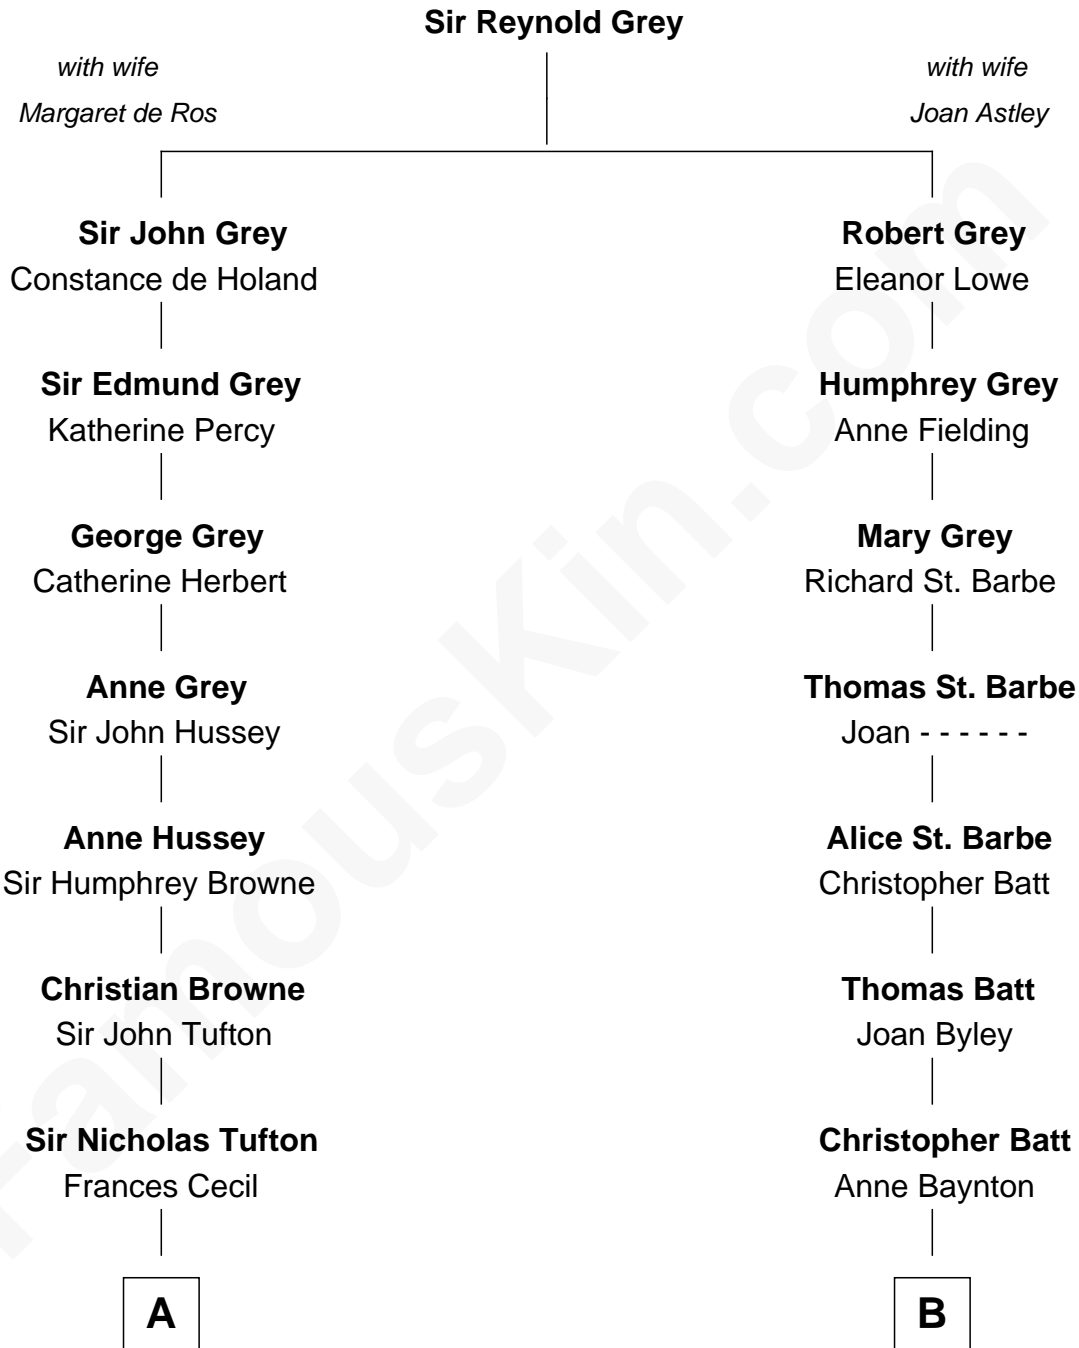

Tennessee Williams

Author of A Streetcar Named Desire