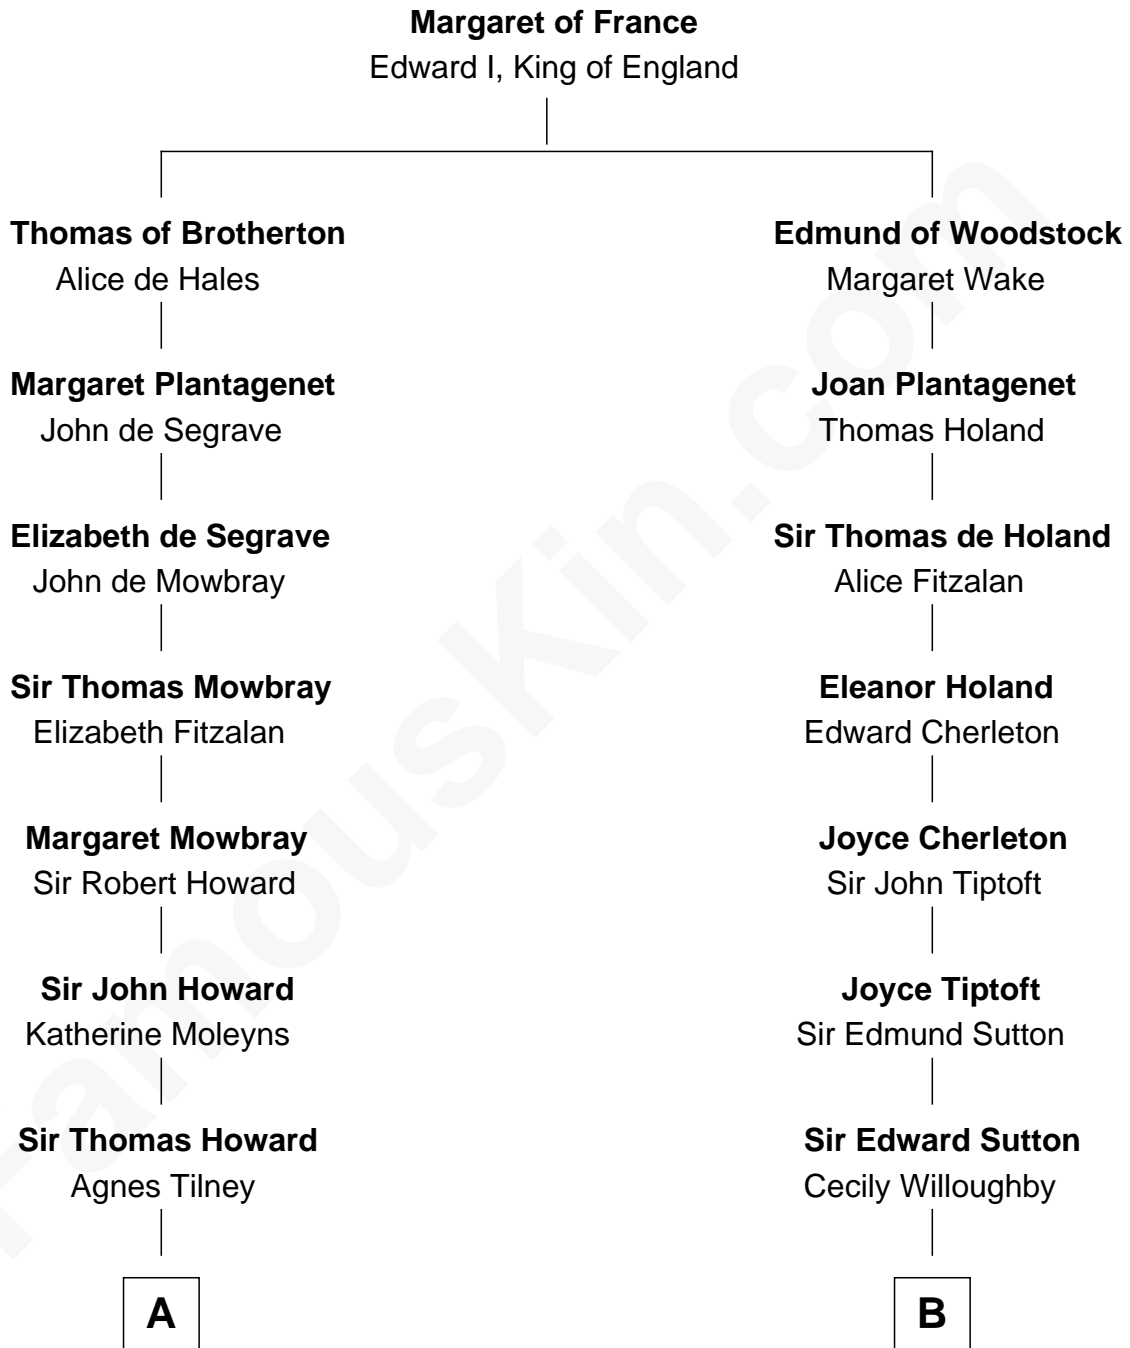

## Relationship Chart of

### Cara Delevingne

*Fashion Model and Movie Actress*

20th cousin 1 time removed of

### Tennessee Williams

*Author of A Streetcar Named Desire*

**C**

**Sir Berkeley Digby George Sheffield**

Julia Mary de Tuyll van Serooskerken

**John Vincent Sheffield**

Anne Margaret Faudel-Phillips

**Jane Armyne Sheffield**