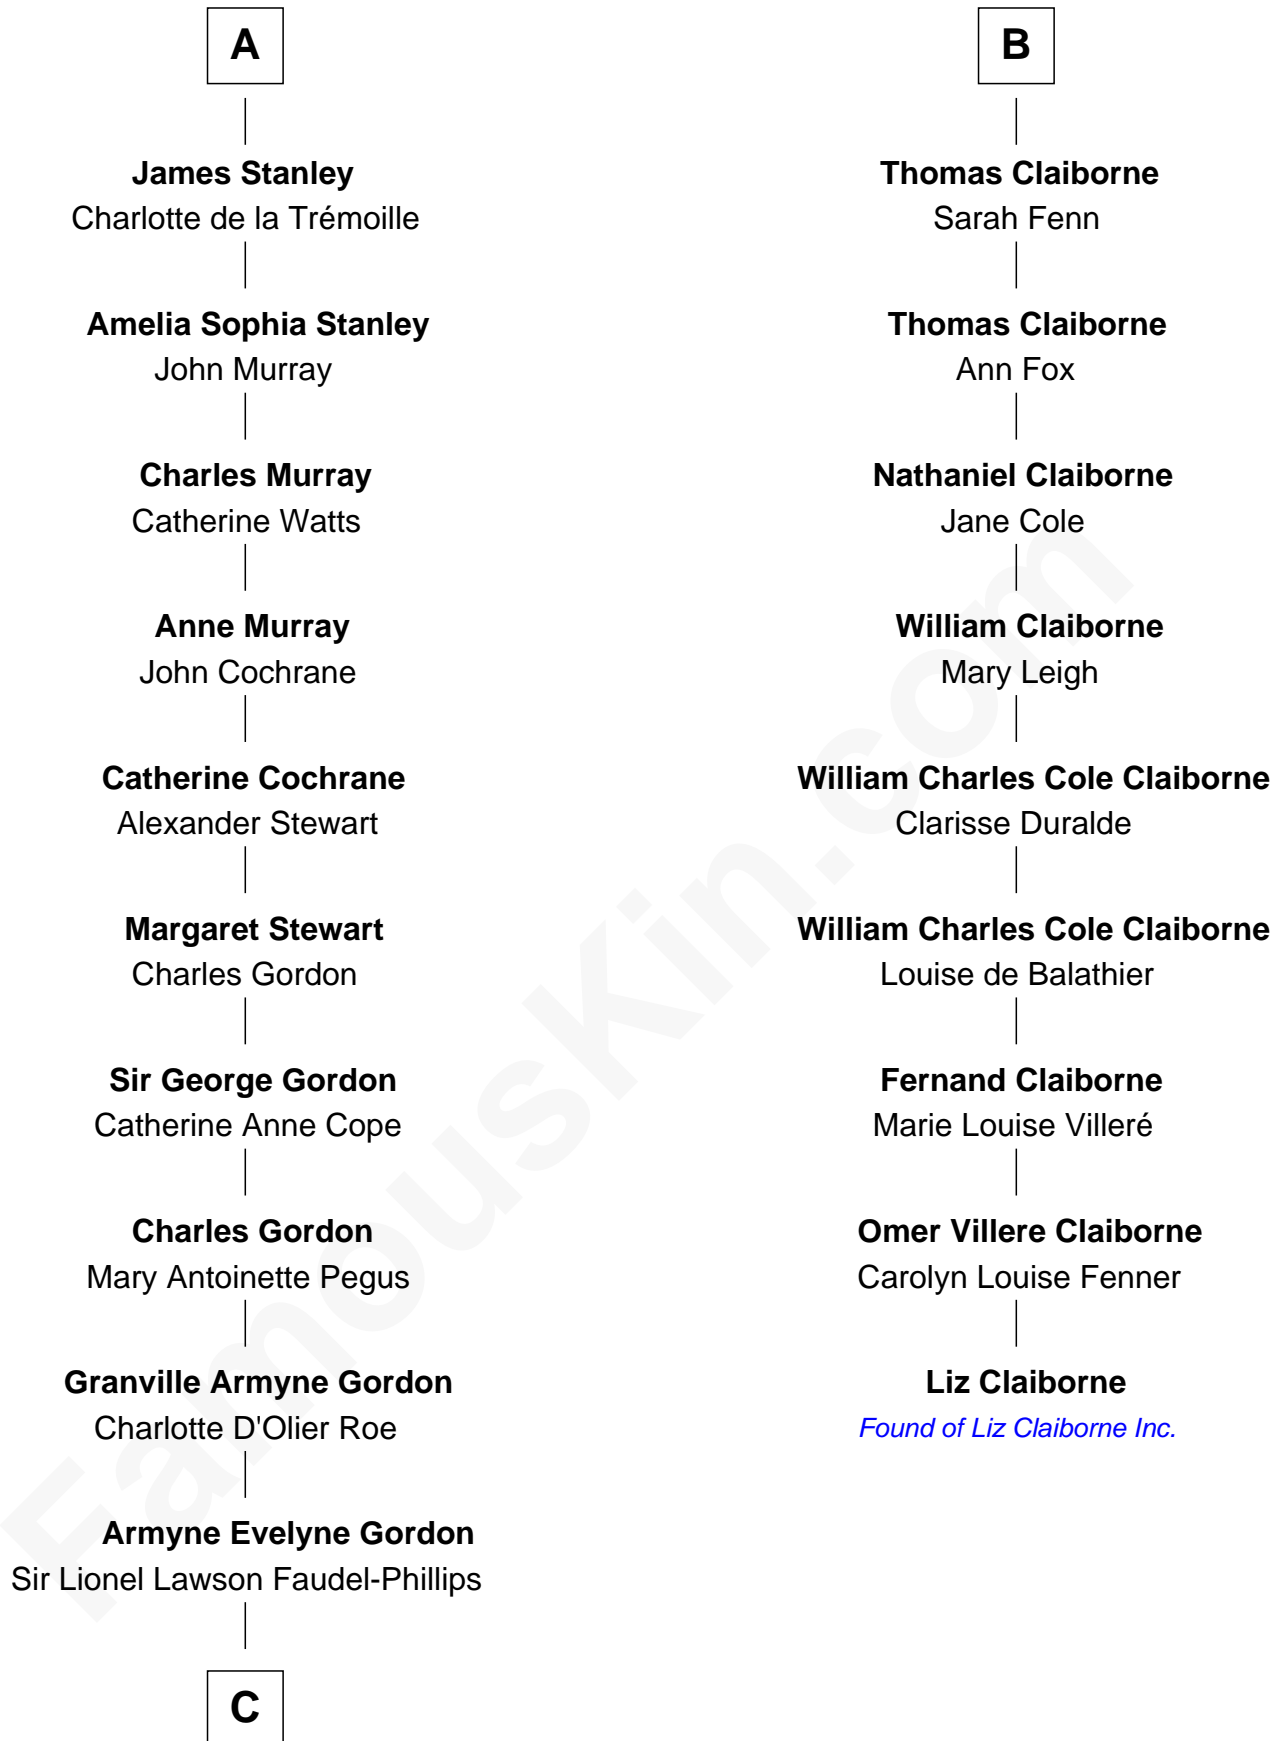

# FamousKin.com Relationship Chart of

**Cara Delevingne**

*Fashion Model and Movie Actress*

15th cousin 5 times removed of

**Liz Claiborne**

*Fashion Designer and Founder of Liz Claiborne Inc.*

**C**

—  
**Anne Margaret Faudel-Phillips**

John Vincent Sheffield

—  
**Jane Armyne Sheffield**

Sir Jocelyn Edward Greville Stevens

—  
**Pandora Anne Stevens**

Charles Hamar Delevingne

—  
**Cara Delevingne**

*Model and Actress*