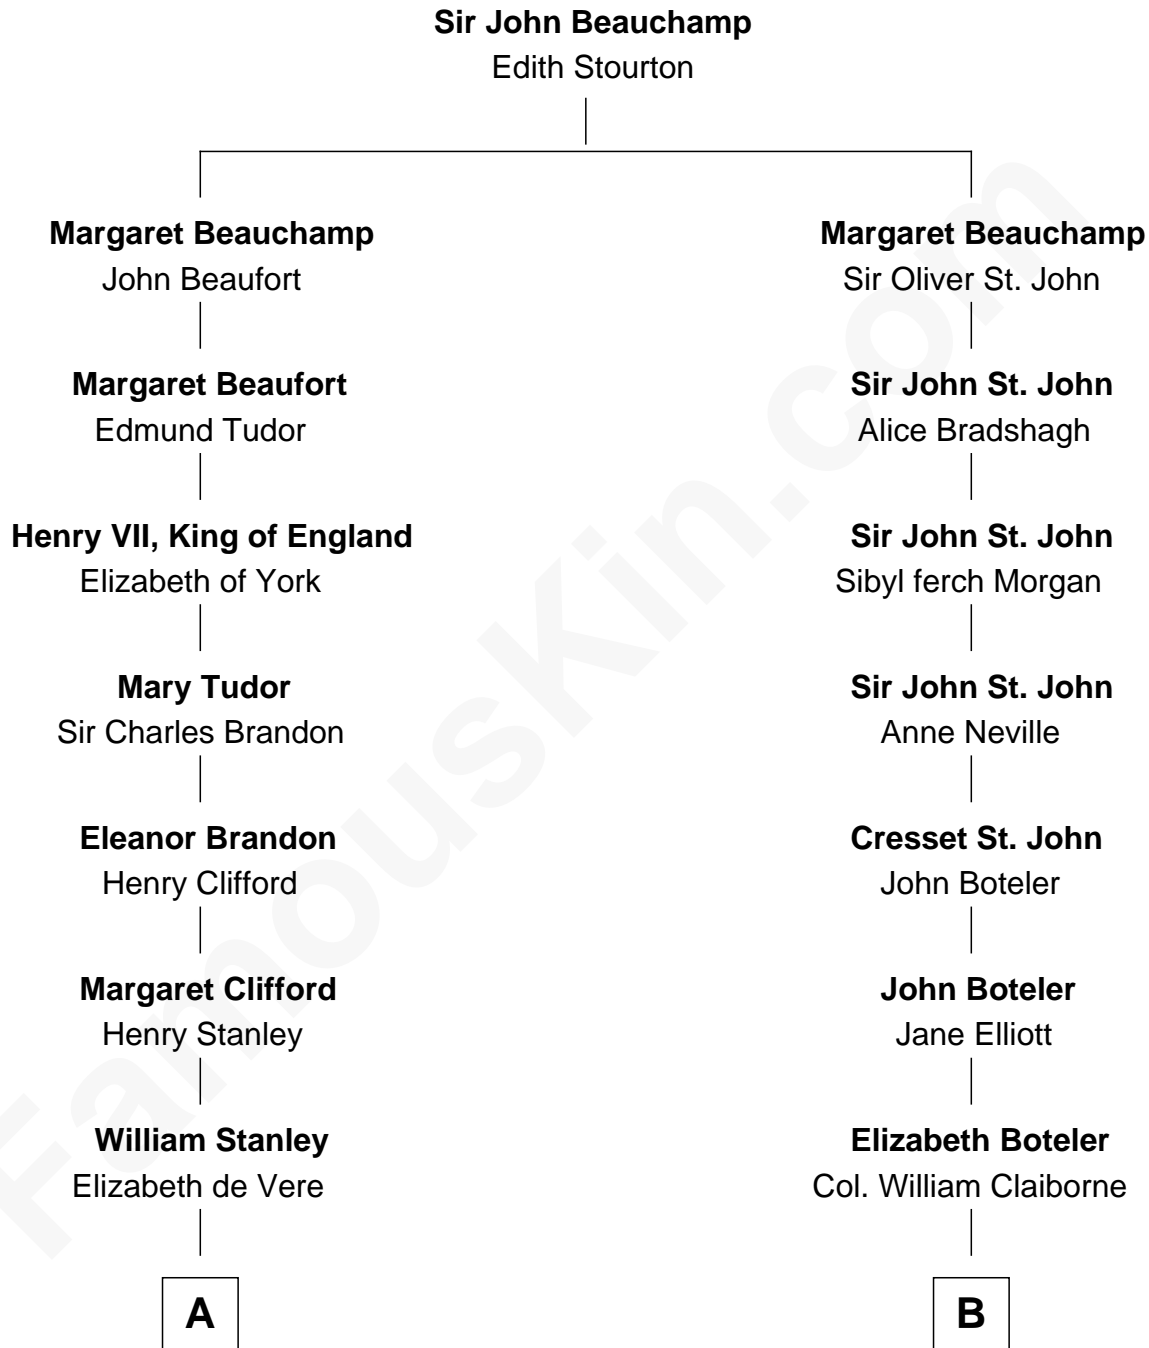

# FamousKin.com Relationship Chart of

**Cara Delevingne**

*Fashion Model and Movie Actress*

15th cousin 5 times removed of

**Liz Claiborne**

*Fashion Designer and Founder of Liz Claiborne Inc.*

**C**

—  
**Anne Margaret Faudel-Phillips**

John Vincent Sheffield

—  
**Jane Armyne Sheffield**

Sir Jocelyn Edward Greville Stevens

—  
**Pandora Anne Stevens**

Charles Hamar Delevingne

—  
**Cara Delevingne**

*Model and Actress*