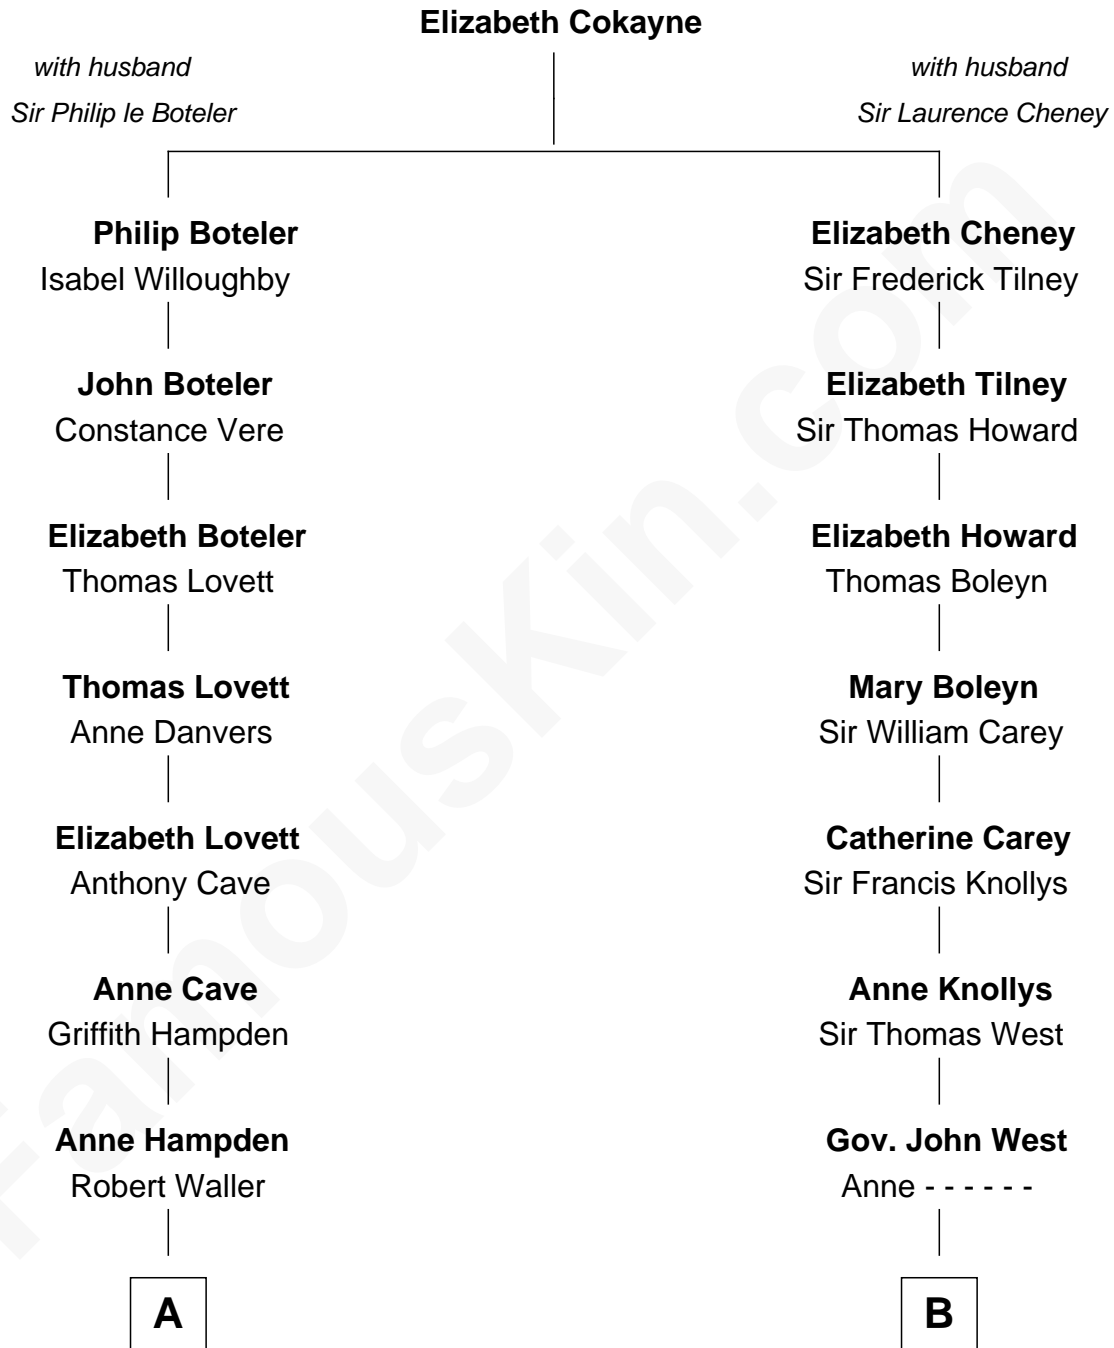

FamousKin.com

Relationship Chart of

Cara Delevingne

Fashion Model and Movie Actress

12th cousin 8 times removed of

William C. C. Claiborne

1st Governor of Louisiana

C

—
Anne Margaret Faudel-Phillips

John Vincent Sheffield

—
Jane Armyne Sheffield

Sir Jocelyn Edward Greville Stevens

—
Pandora Anne Stevens

Charles Hamar Delevingne

—
Cara Delevingne

Model and Actress