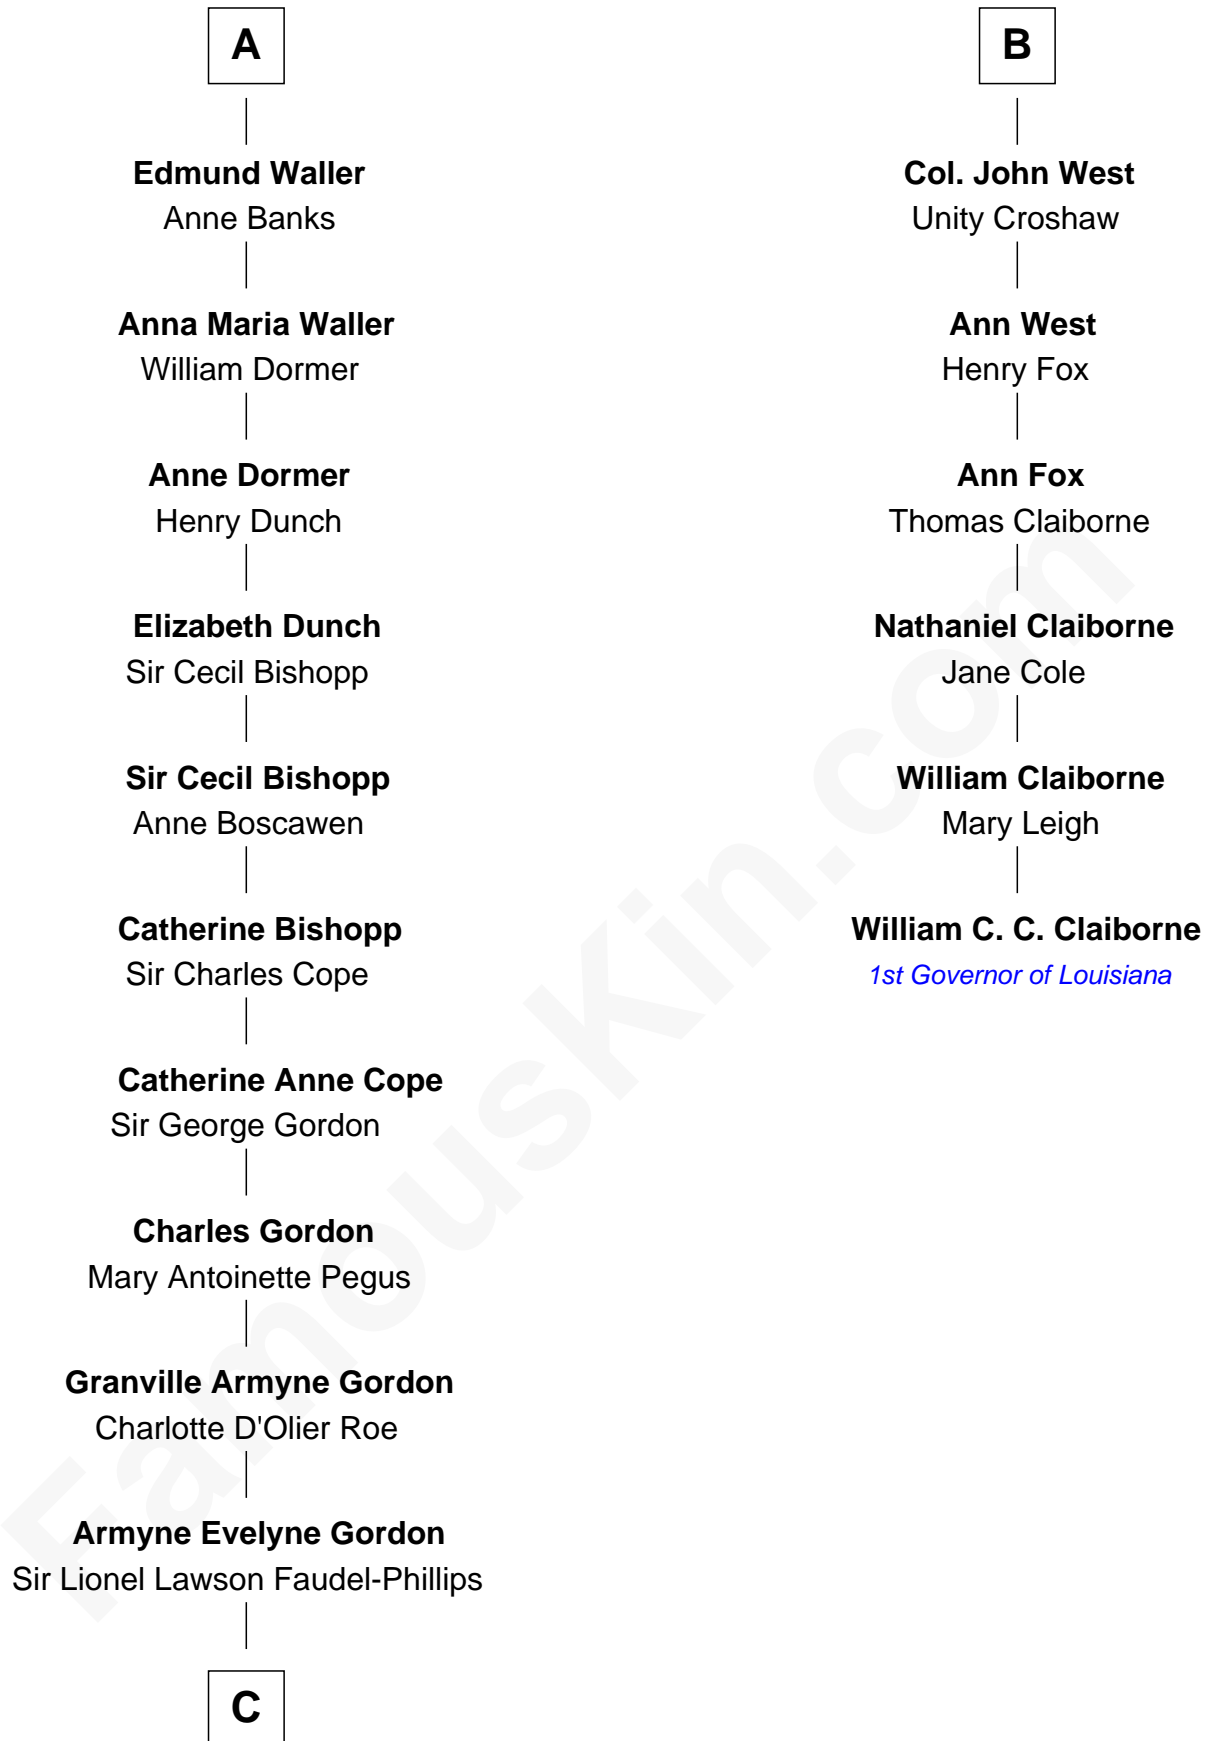

FamousKin.com

Relationship Chart of

Cara Delevingne

Fashion Model and Movie Actress

12th cousin 8 times removed of

William C. C. Claiborne

1st Governor of Louisiana

C

—
Anne Margaret Faudel-Phillips

John Vincent Sheffield

—
Jane Armyne Sheffield

Sir Jocelyn Edward Greville Stevens

—
Pandora Anne Stevens

Charles Hamar Delevingne

—
Cara Delevingne

Model and Actress