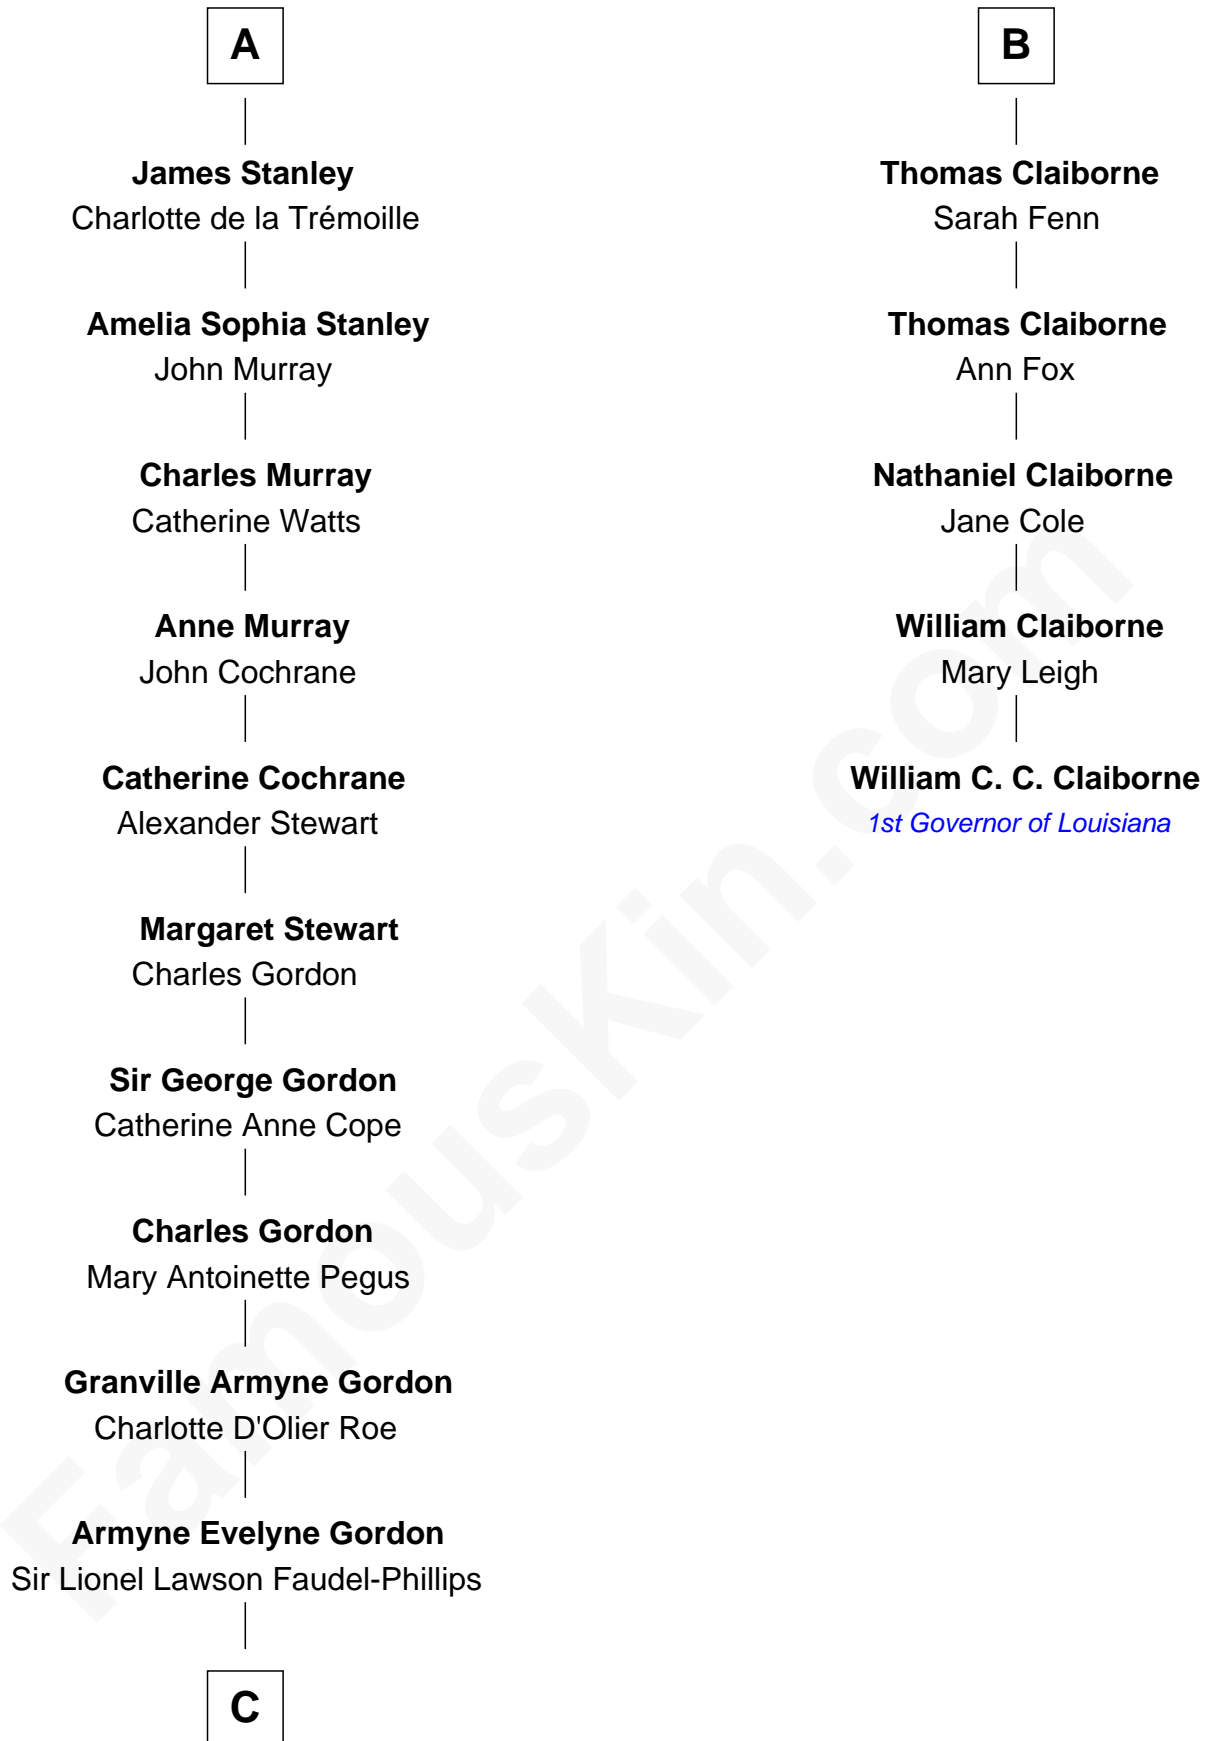

## Relationship Chart of

### Cara Delevingne

*Fashion Model and Movie Actress*

11th cousin 9 times removed of

### William C. C. Claiborne

*1st Governor of Louisiana*

**C**

—  
**Anne Margaret Faudel-Phillips**

John Vincent Sheffield

—  
**Jane Armyne Sheffield**

Sir Jocelyn Edward Greville Stevens

—  
**Pandora Anne Stevens**