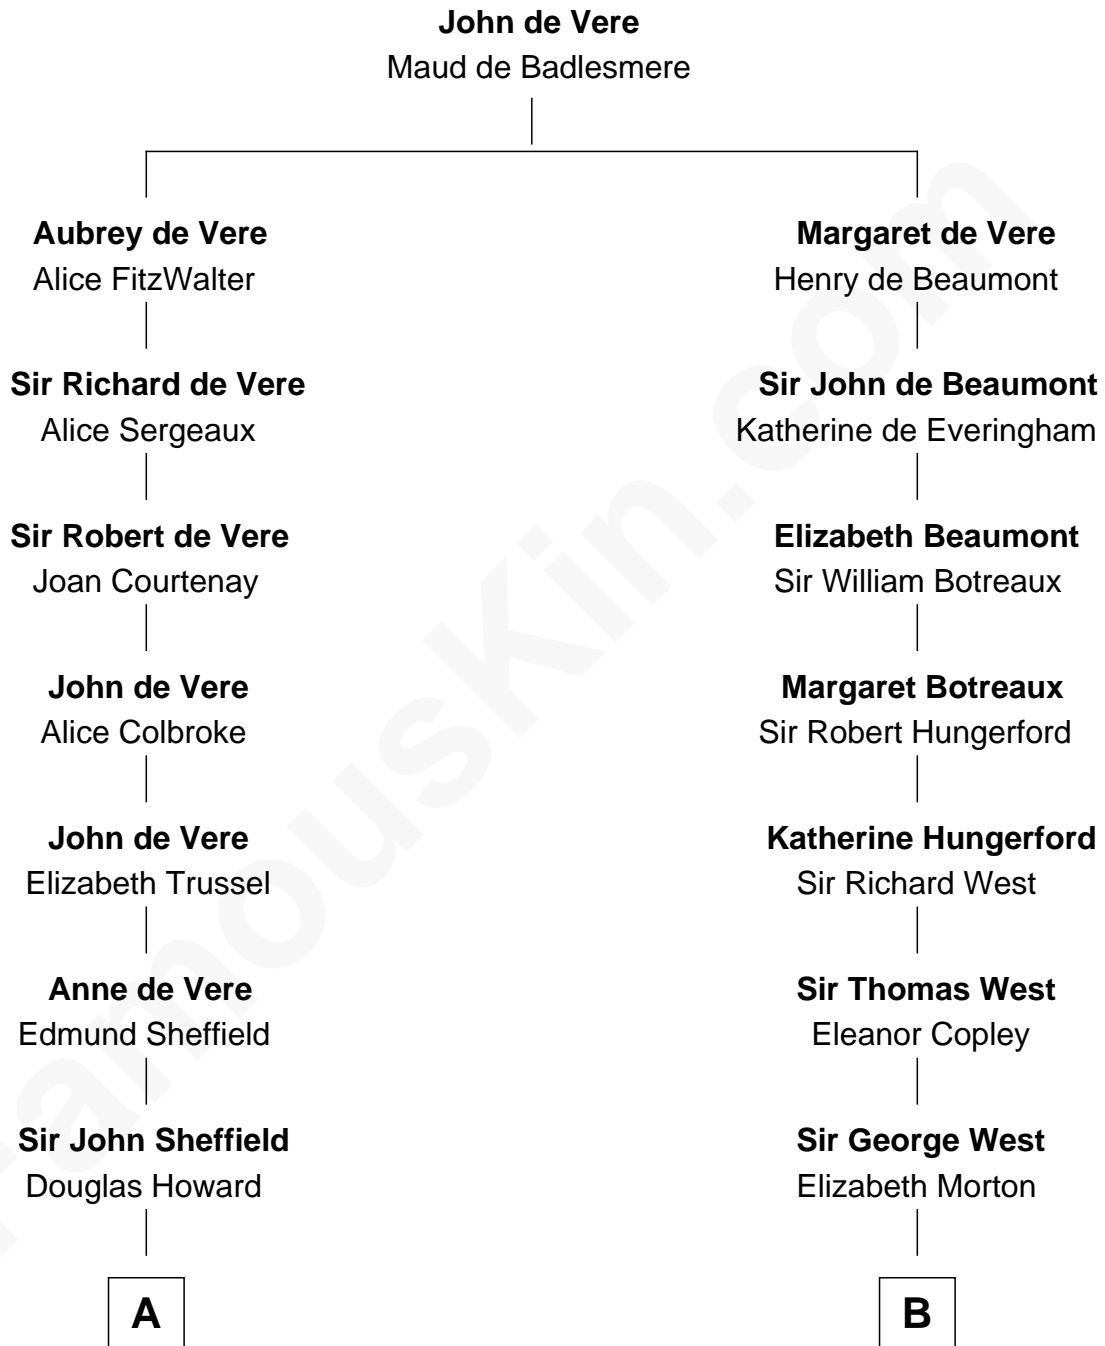

FamousKin.com

Relationship Chart of

Cara Delevingne

Fashion Model and Movie Actress

15th cousin 4 times removed of

William C. C. Claiborne

1st Governor of Louisiana

C

—
Jane Armyne Sheffield

Sir Jocelyn Edward Greville Stevens

—
Pandora Anne Stevens

Charles Hamar Delevingne

—
Cara Delevingne

Model and Actress

FamousKin.com