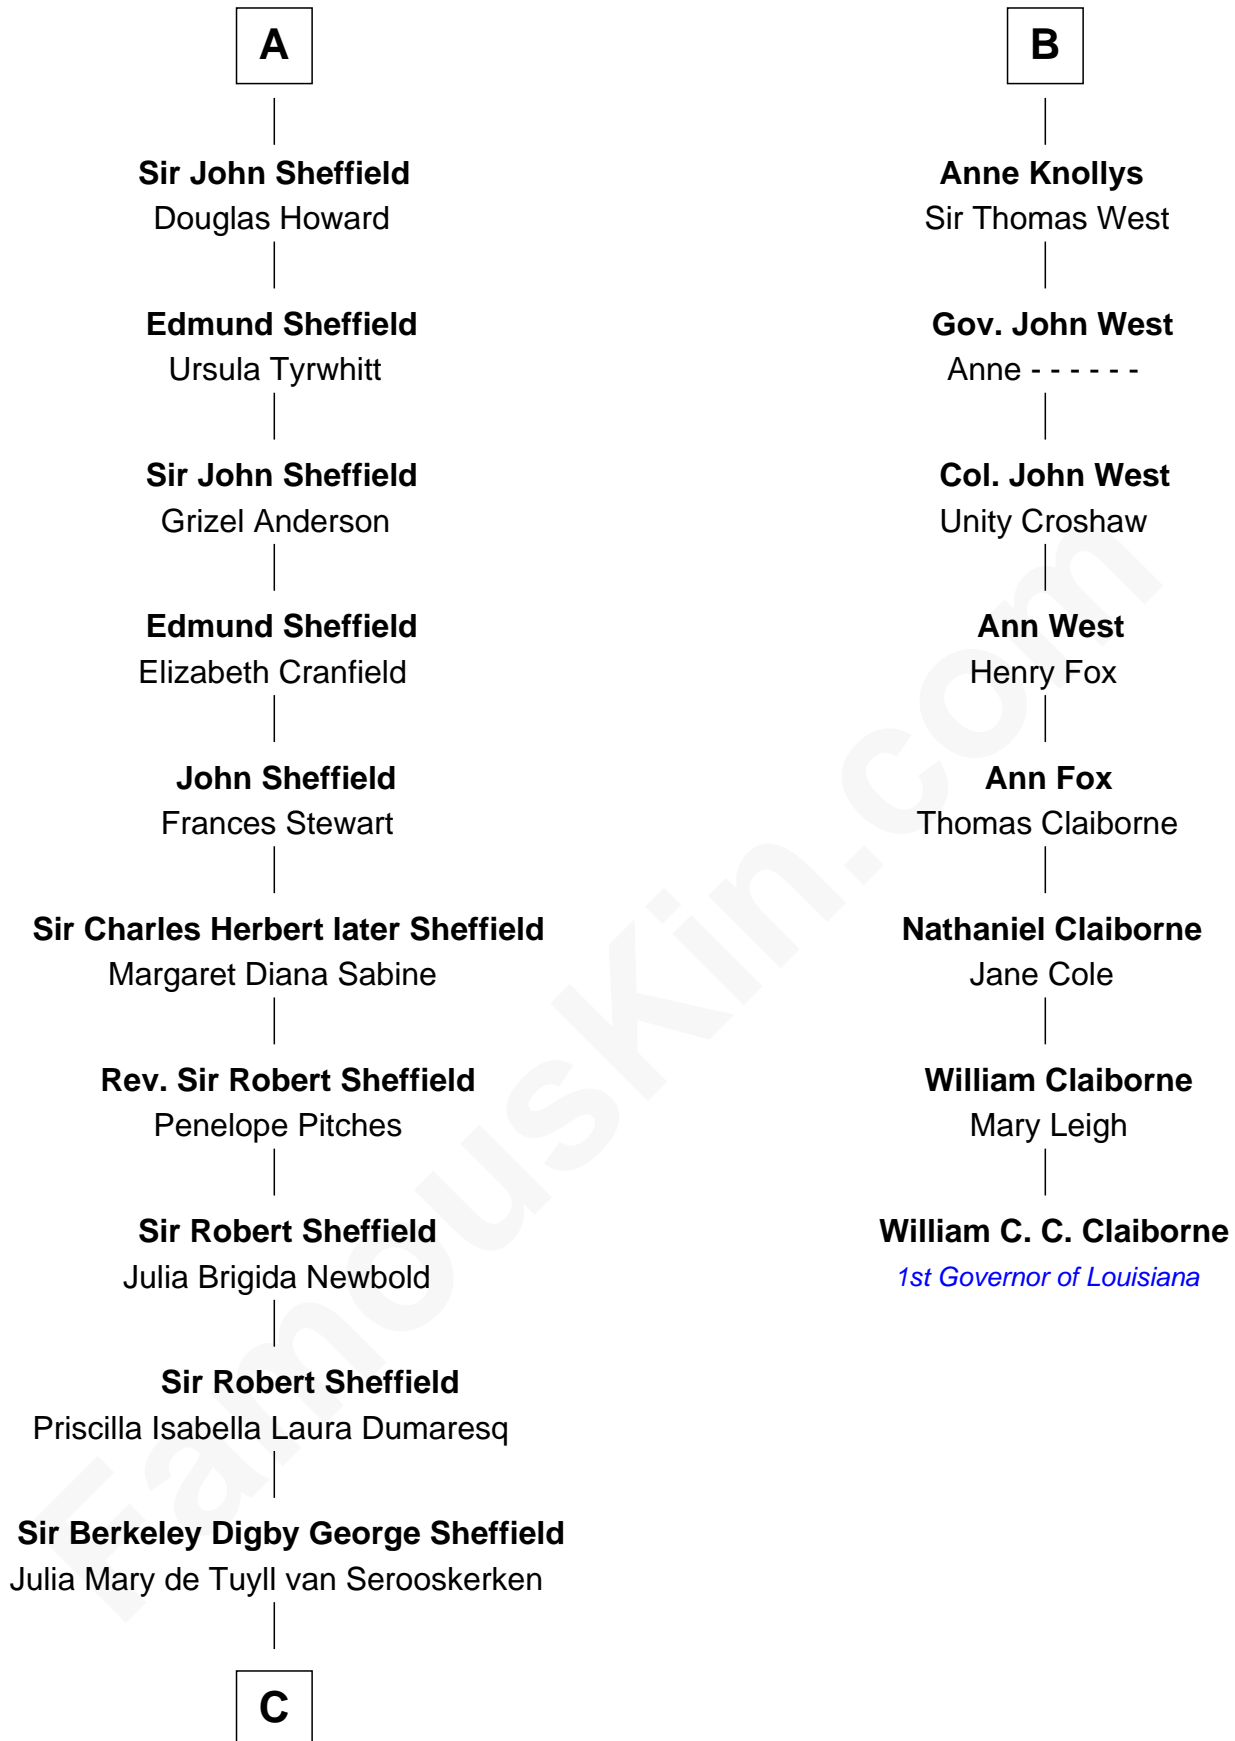

FamousKin.com

Relationship Chart of

Cara Delevingne

Fashion Model and Movie Actress

14th cousin 6 times removed of

William C. C. Claiborne

1st Governor of Louisiana

Sir Paon de Roet

C

—
John Vincent Sheffield
Anne Margaret Faudel-Phillips

—
Jane Armyne Sheffield
Sir Jocelyn Edward Greville Stevens

—
Pandora Anne Stevens
Charles Hamar Delevingne

—
Cara Delevingne
Model and Actress

FamousKin.com