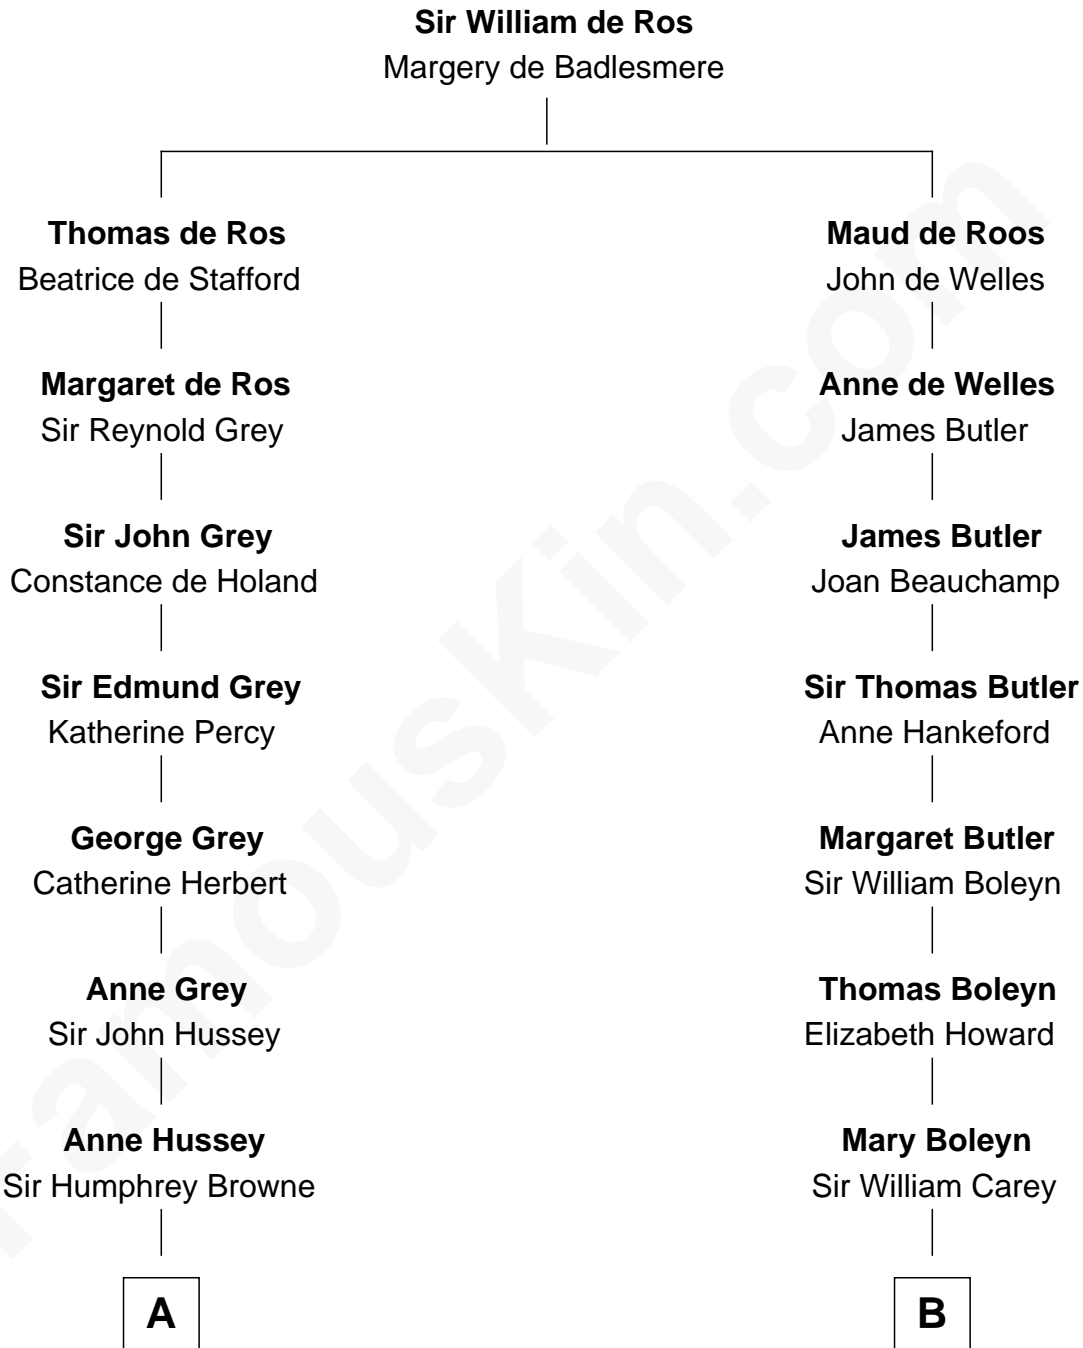

FamousKin.com

Relationship Chart of

Cara Delevingne

Fashion Model and Movie Actress

15th cousin 6 times removed of

William C. C. Claiborne

1st Governor of Louisiana