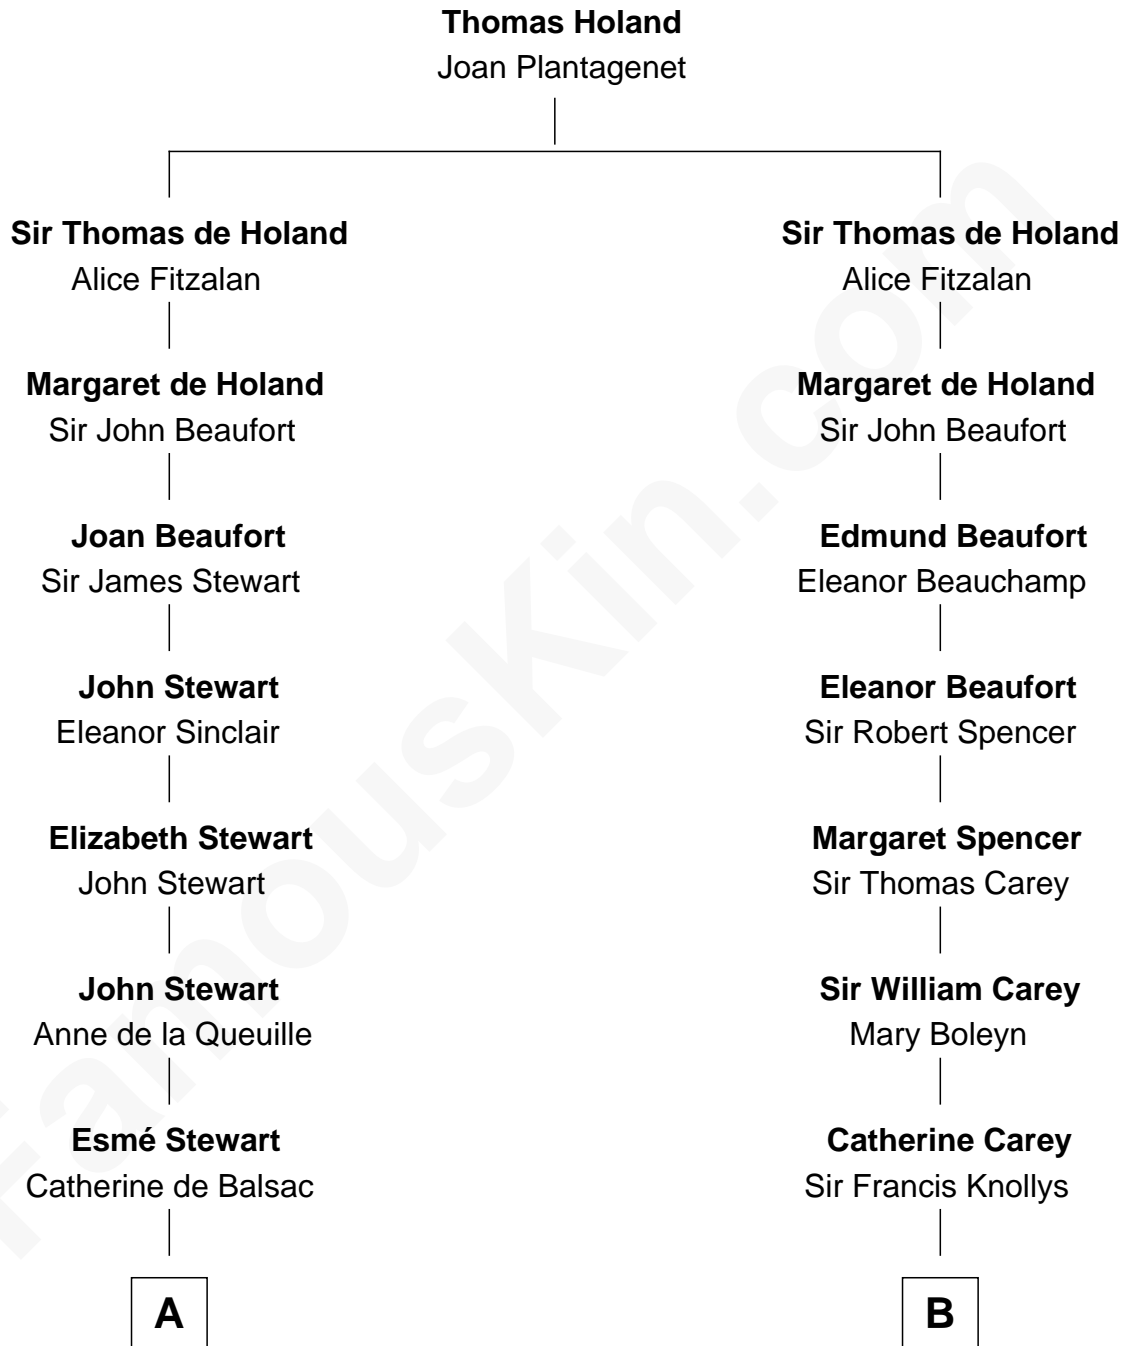

FamousKin.com

Relationship Chart of

Cara Delevingne

Fashion Model and Movie Actress

14th cousin 6 times removed of

William C. C. Claiborne

1st Governor of Louisiana

C

—
Anne Margaret Faudel-Phillips

John Vincent Sheffield

—
Jane Armyne Sheffield

Sir Jocelyn Edward Greville Stevens

—
Pandora Anne Stevens

Charles Hamar Delevingne

—
Cara Delevingne

Model and Actress