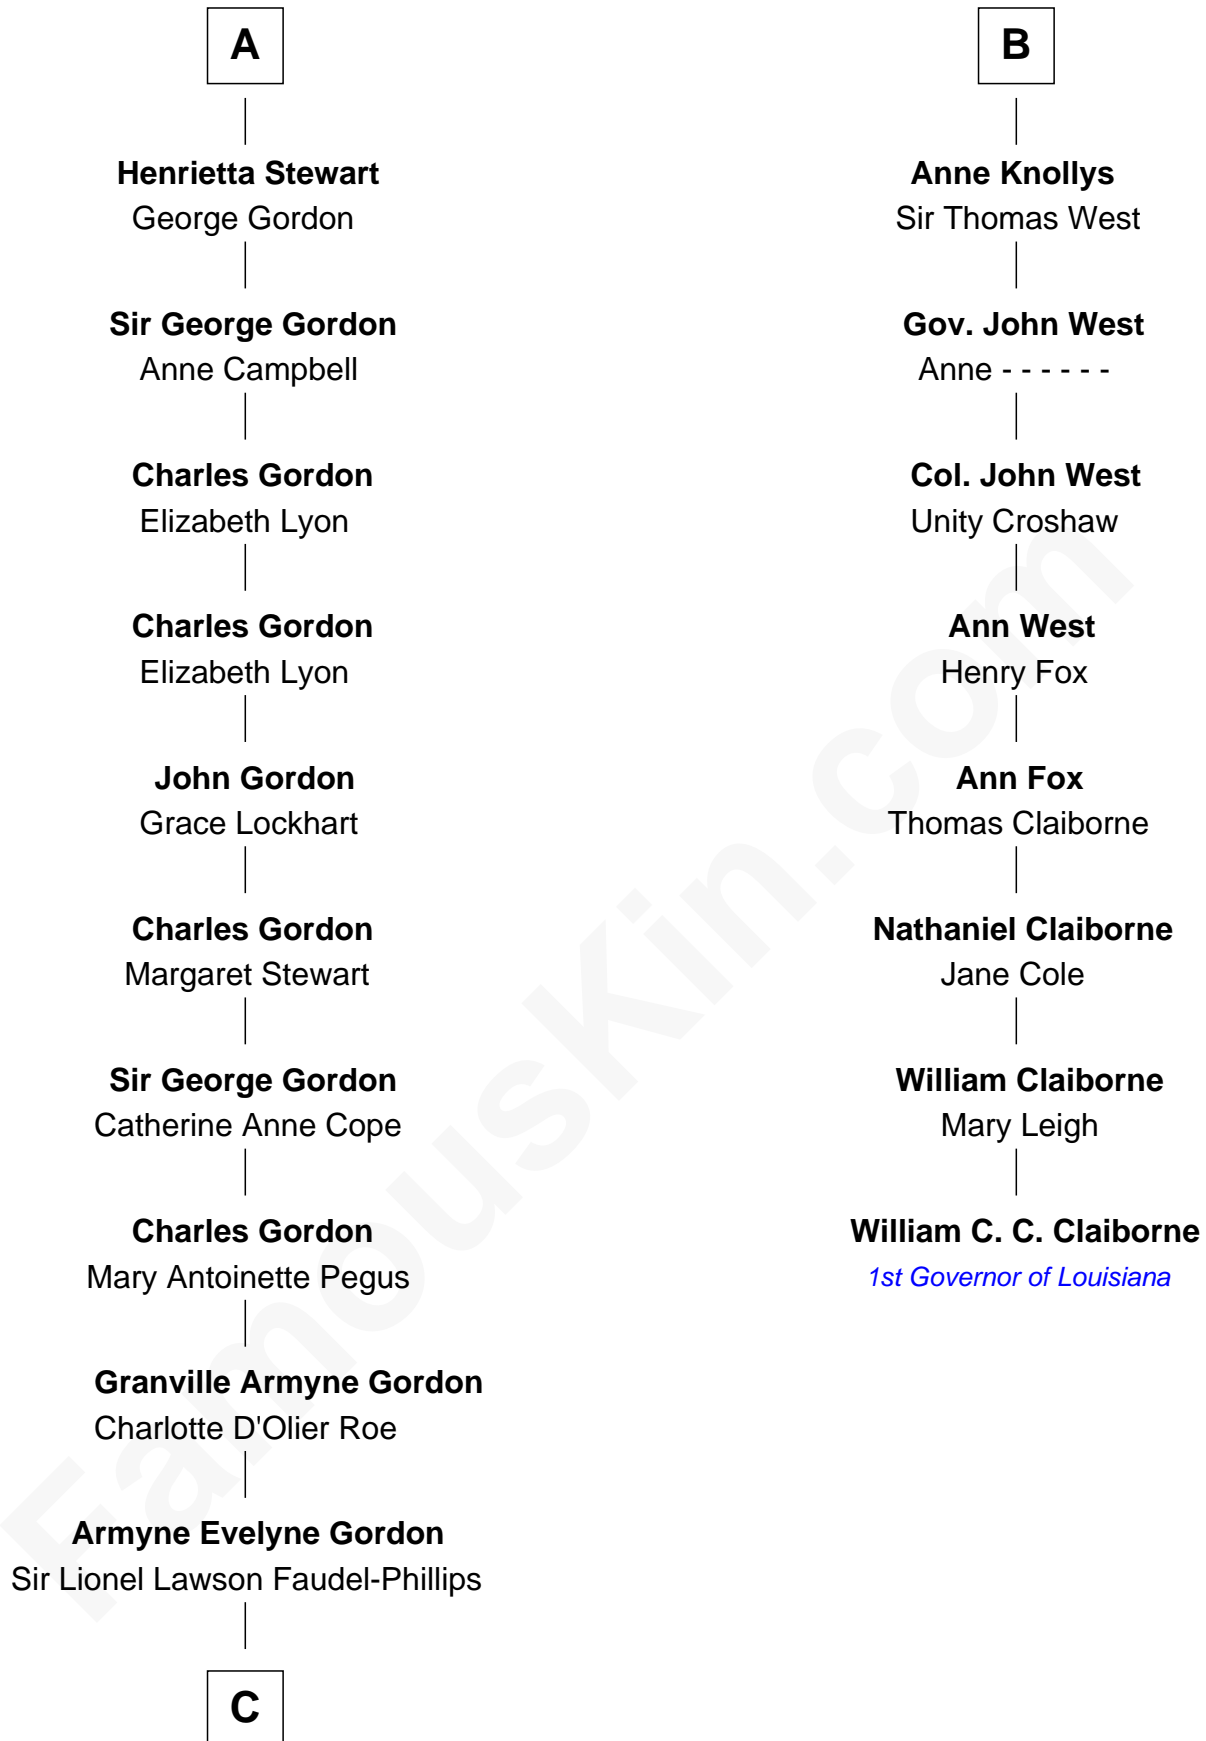

FamousKin.com

Relationship Chart of

Cara Delevingne

Fashion Model and Movie Actress

14th cousin 6 times removed of

William C. C. Claiborne

1st Governor of Louisiana

C

—
Anne Margaret Faudel-Phillips

John Vincent Sheffield

—
Jane Armyne Sheffield

Sir Jocelyn Edward Greville Stevens

—
Pandora Anne Stevens

Charles Hamar Delevingne

—
Cara Delevingne

Model and Actress