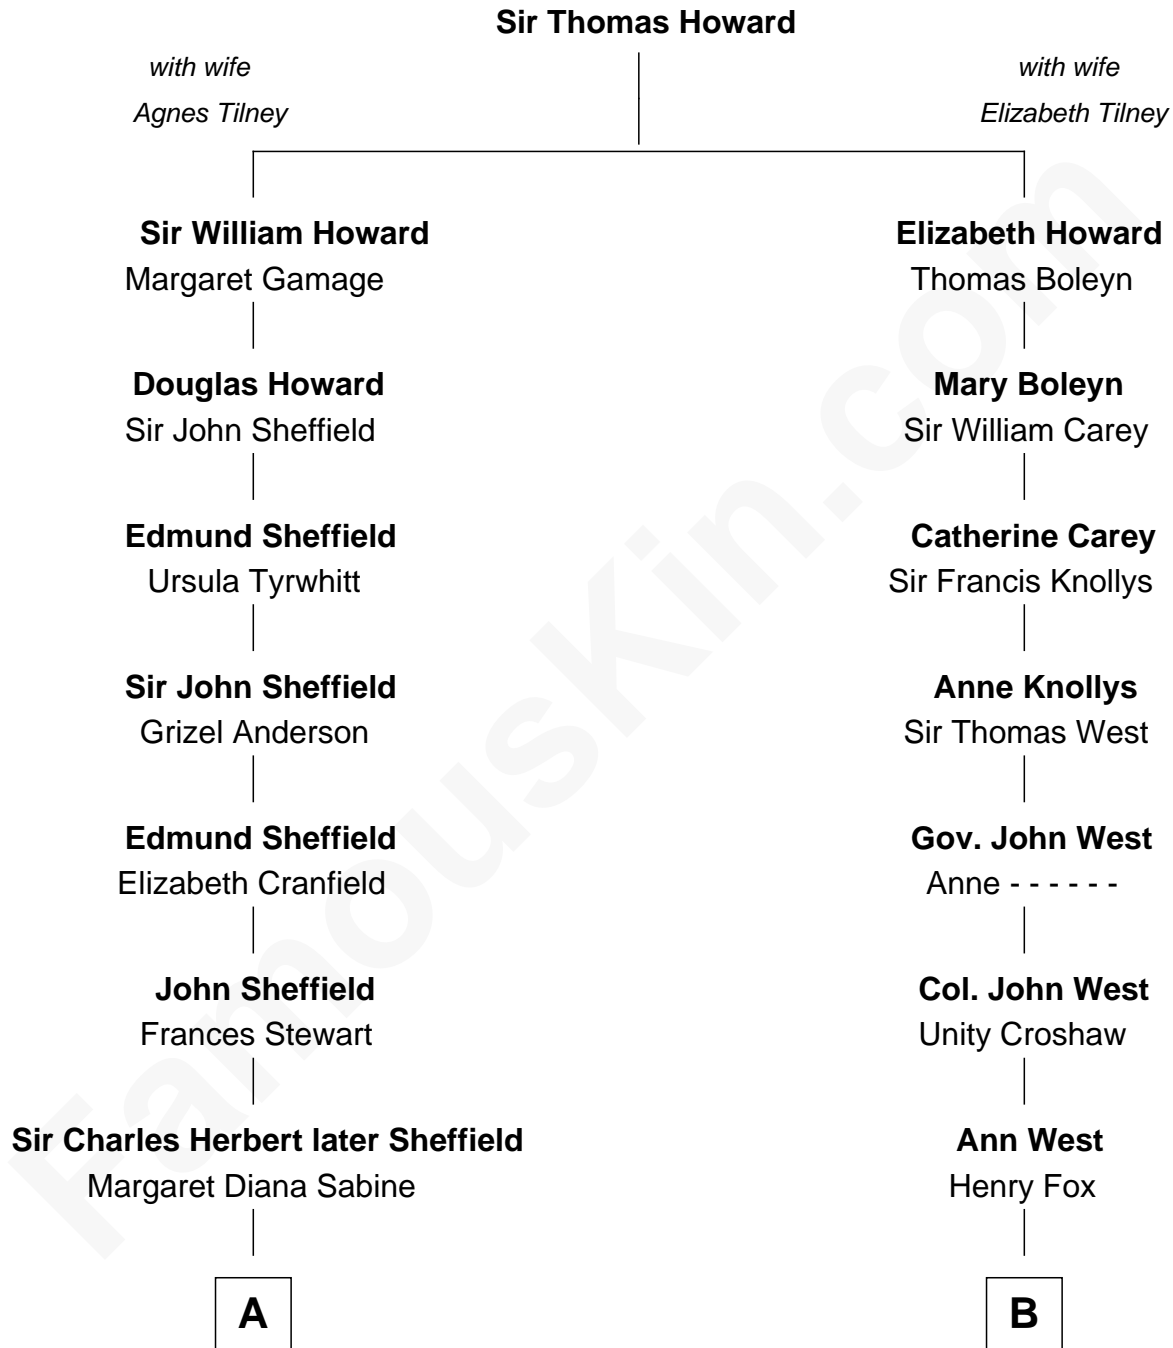

FamousKin.com

Relationship Chart of

Cara Delevingne

Fashion Model and Movie Actress

10th cousin 4 times removed of

William C. C. Claiborne

1st Governor of Louisiana

A

John Vincent Sheffield

Anne Margaret Faudel-Phillips

Jane Armyne Sheffield

Sir Jocelyn Edward Greville Stevens

Pandora Anne Stevens

Charles Hamar Delevingne

Cara Delevingne

Model and Actress