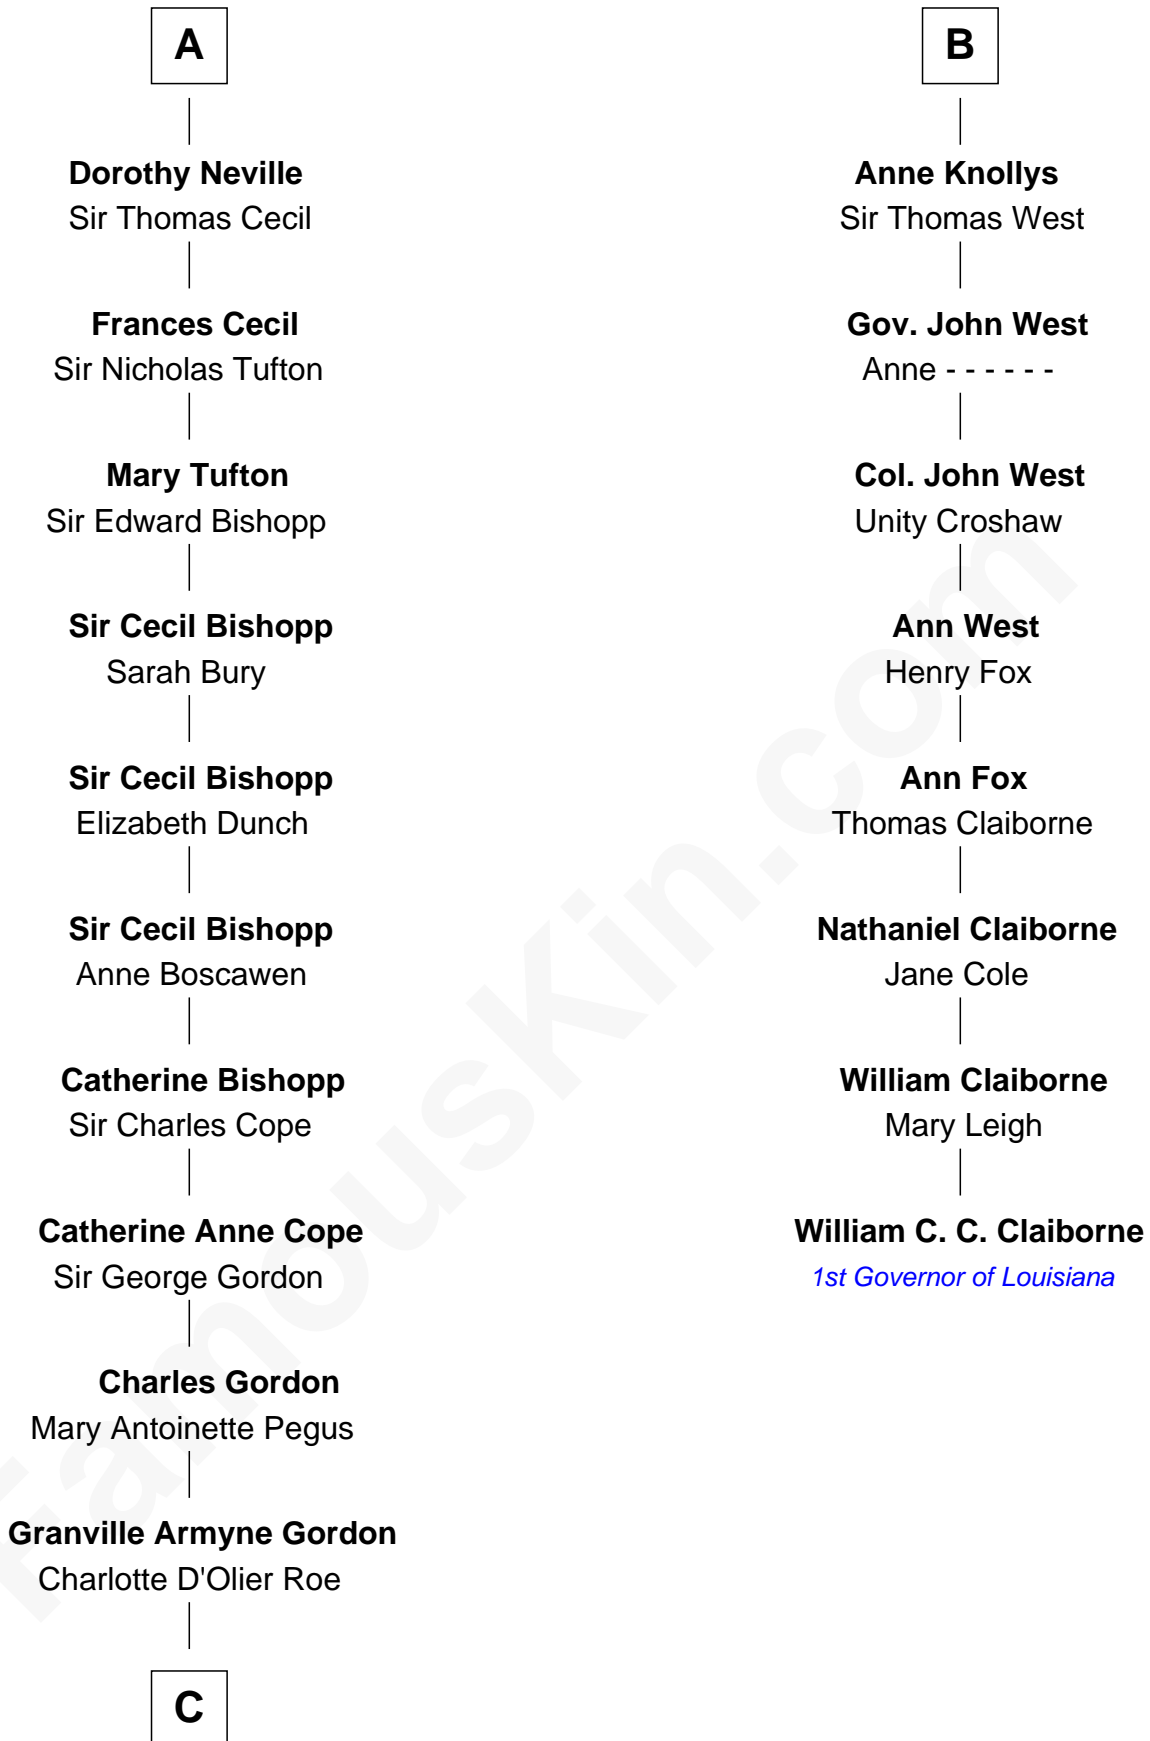

FamousKin.com

Relationship Chart of

Cara Delevingne

Fashion Model and Movie Actress

14th cousin 7 times removed of

William C. C. Claiborne

1st Governor of Louisiana

Warin de Lisle
Margaret Pipard

Margaret de Lisle
Thomas de Berkeley

Elizabeth de Berkeley
Richard de Beauchamp

Eleanor Beauchamp
Edmund Beaufort

Henry Beaufort
Joan Hill

Charles Somerset
Elizabeth Herbert

Henry Somerset
Elizabeth Browne

Lucy Somerset
John Neville

A

Margaret de Lisle
Thomas de Berkeley

Elizabeth de Berkeley
Richard de Beauchamp

Eleanor Beauchamp
Edmund Beaufort

Eleanor Beaufort
Sir Robert Spencer

Margaret Spencer
Sir Thomas Carey

Sir William Carey
Mary Boleyn

Catherine Carey
Sir Francis Knollys

B

C

—
Armyne Evelyne Gordon

Sir Lionel Lawson Faudel-Phillips

—
Anne Margaret Faudel-Phillips

John Vincent Sheffield