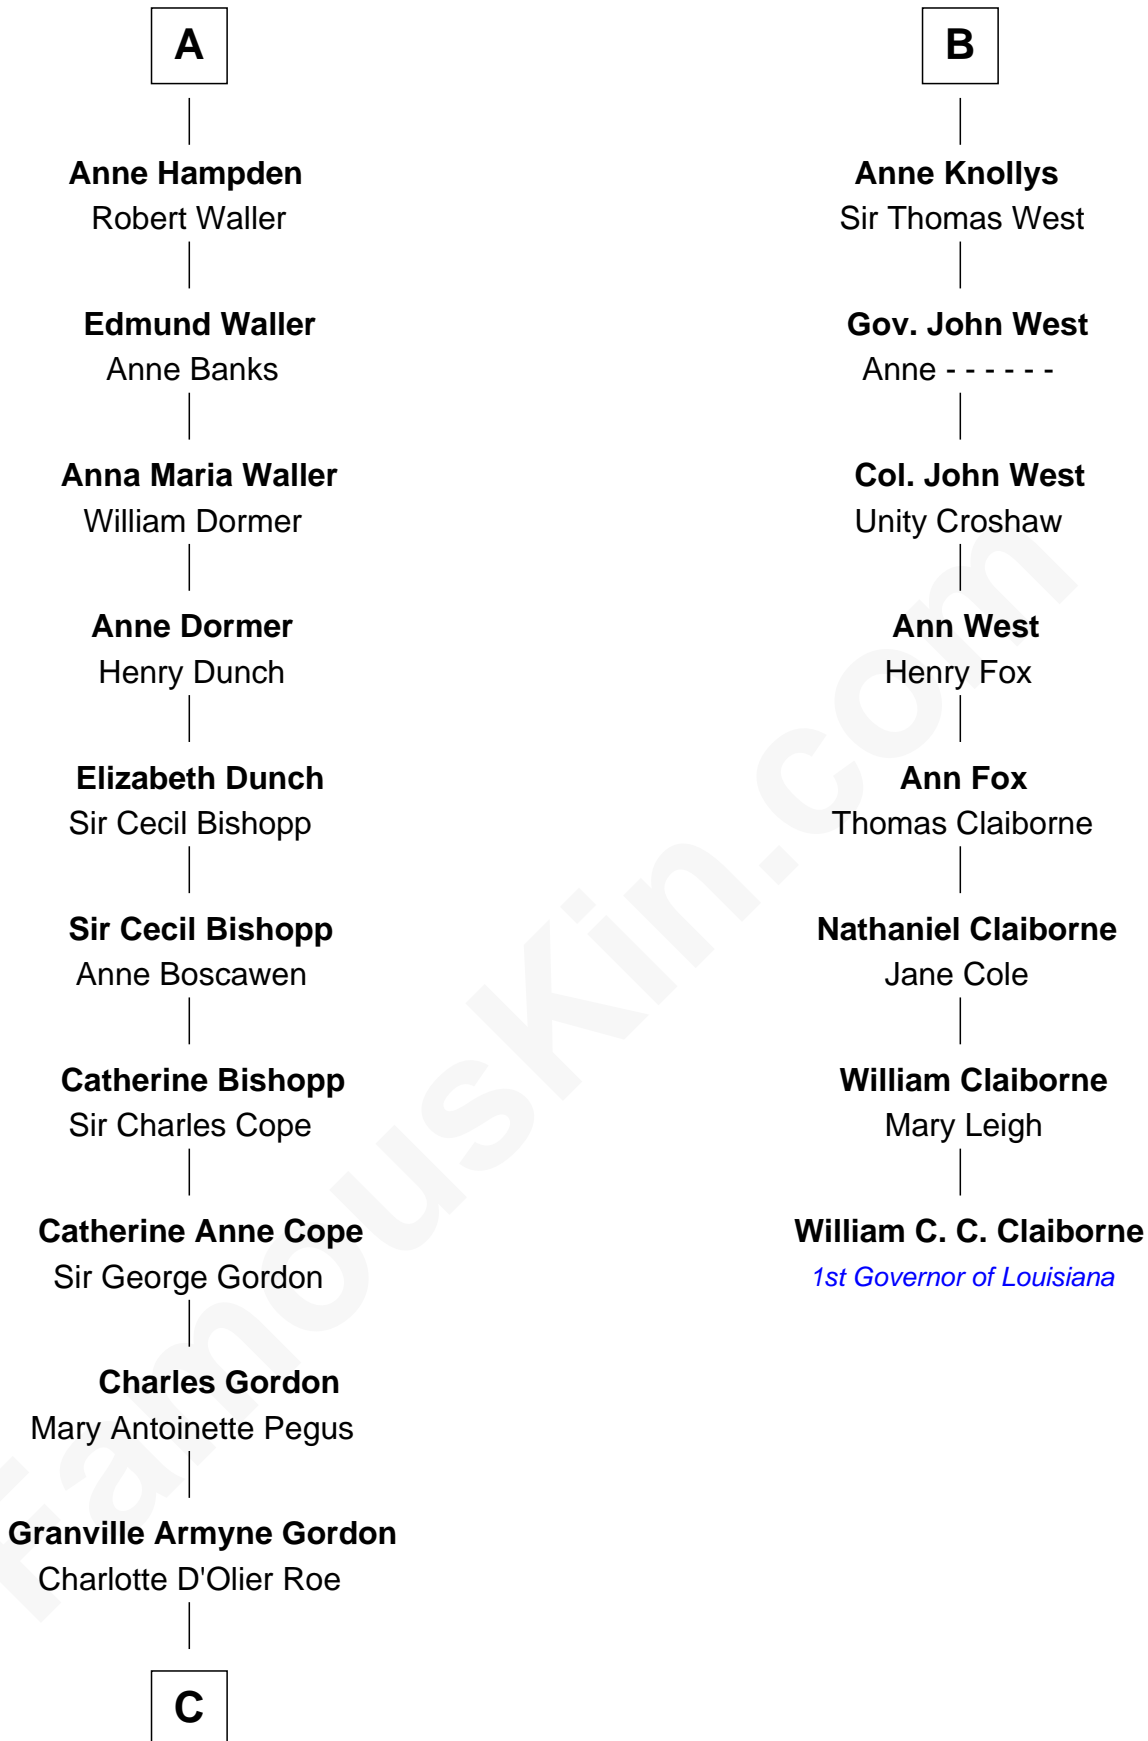

FamousKin.com

Relationship Chart of

Cara Delevingne

Fashion Model and Movie Actress

14th cousin 7 times removed of

William C. C. Claiborne

1st Governor of Louisiana

John de Welles

Anne de Welles

James Butler

James Butler

Joan Beauchamp

Sir Thomas Butler

Anne Hankeford

Margaret Butler

Sir William Boleyn

Thomas Boleyn

Elizabeth Howard

Mary Boleyn

Sir William Carey

Catherine Carey

Sir Francis Knollys

B

C