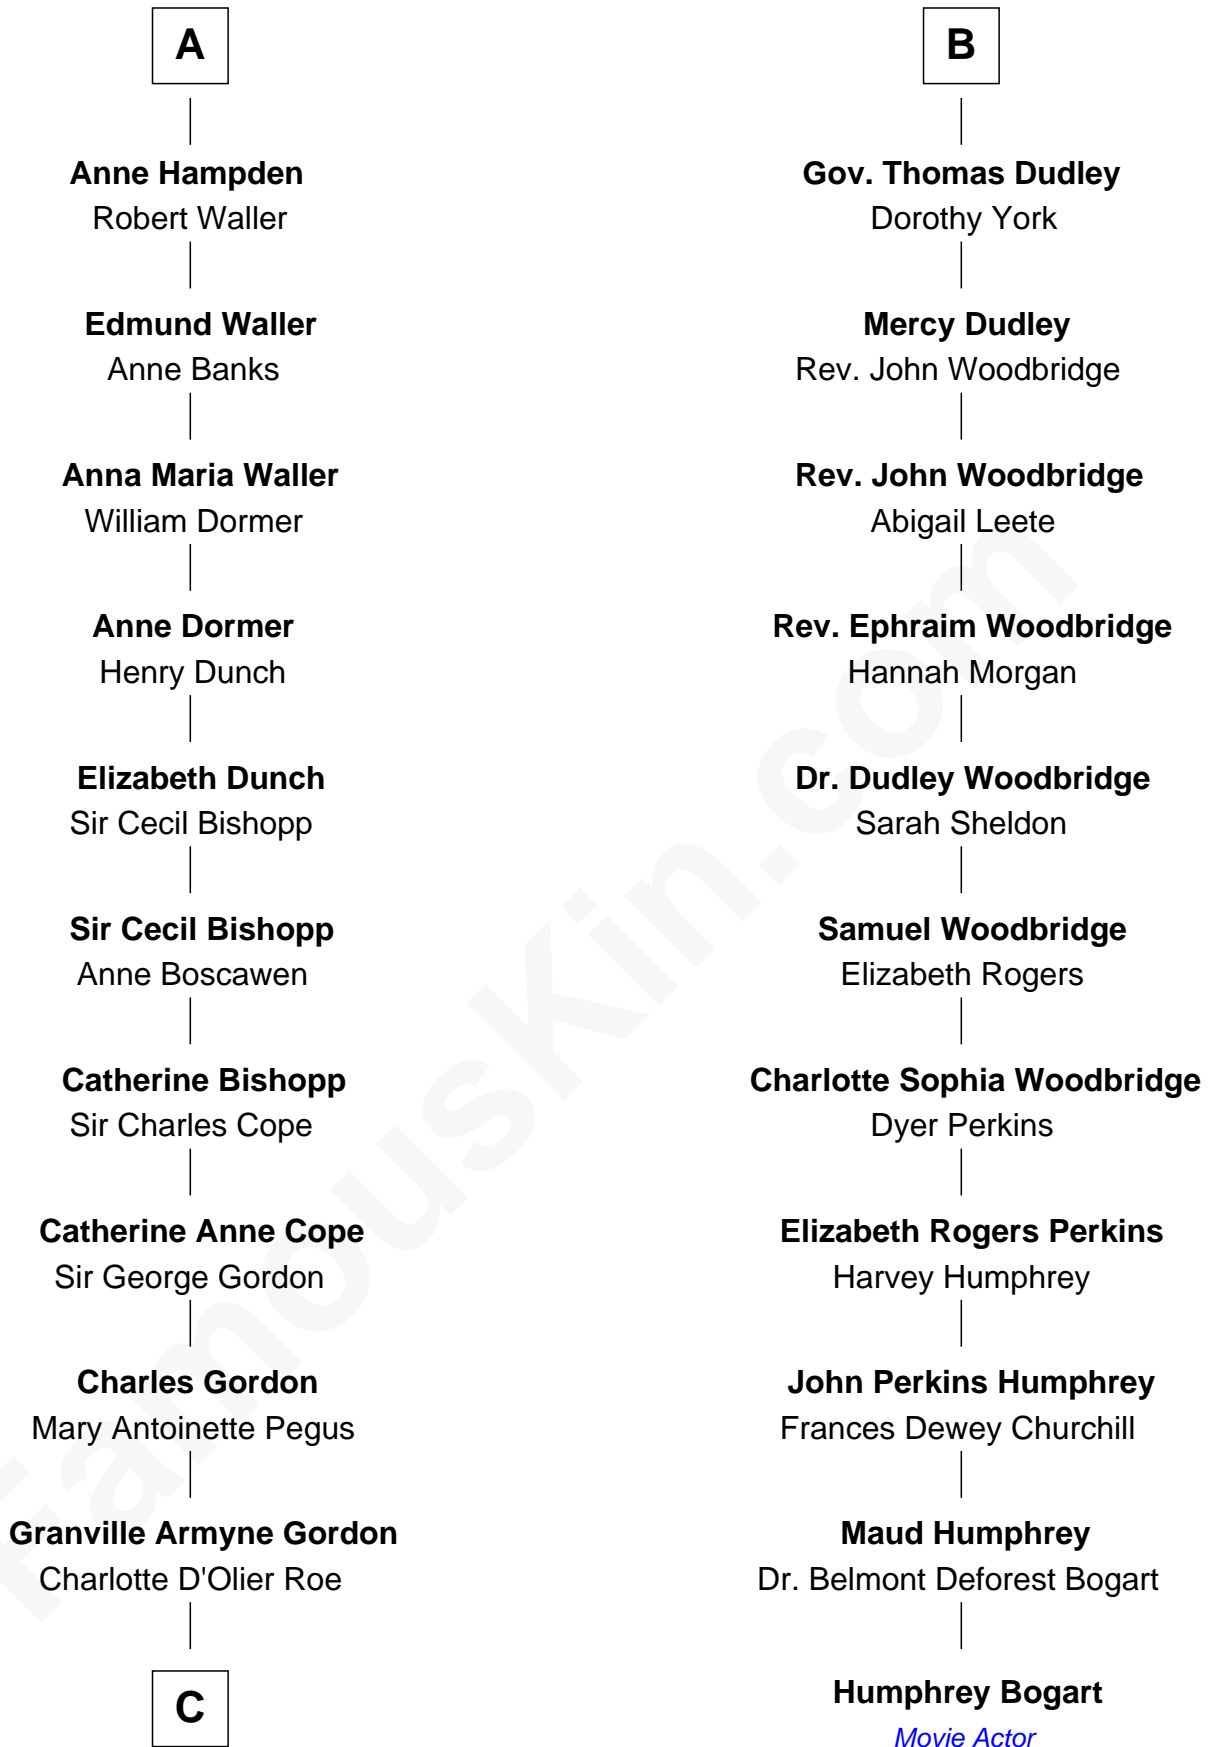

# FamousKin.com Relationship Chart of

**Cara Delevingne**

*Fashion Model and Movie Actress*

17th cousin 4 times removed of

**Humphrey Bogart**

*Movie Actor*

**Sir Walter Blount**

Sancha de Ayala

**Sir Thomas Blount**

Margaret de Gresley

**Sanchia Blount**

Edward Langford

**Alice Langford**

John Stradling

**Anne Stradling**

Sir John Danvers

Sir John Sutton

**Sir John Sutton**

Elizabeth Berkeley

**Sir Edmund Sutton**

Joyce Tiptoft

**Sir Edward Sutton**

Cecily Willoughby

**Sir John Sutton**

Cecily Grey

**Sir Henry Dudley**

----- Ashton

*Probable*

**Roger Dudley**

Susanna Thorne

**B**

**C**