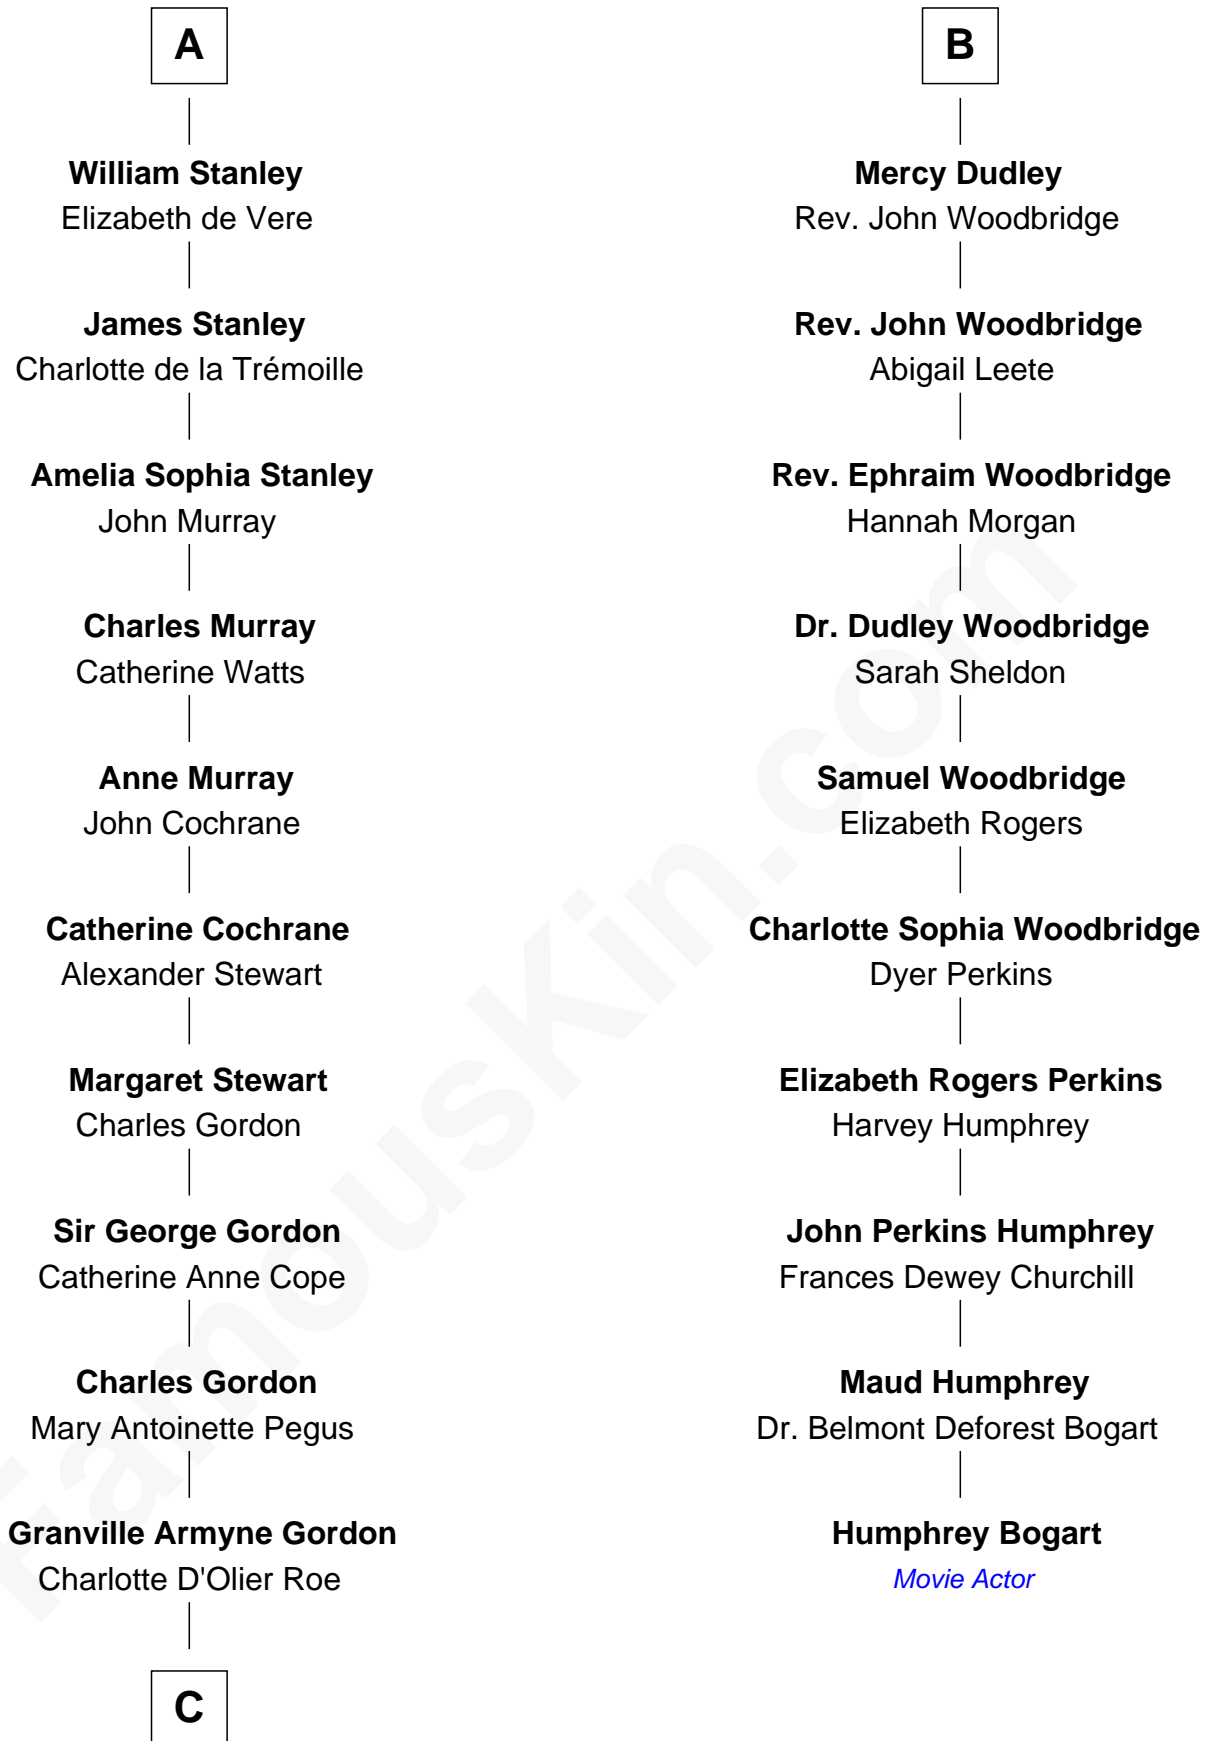

FamousKin.com

Relationship Chart of

Cara Delevingne

Fashion Model and Movie Actress

16th cousin 5 times removed of

Humphrey Bogart
Movie Actor

C

Armyne Evelyne Gordon

Sir Lionel Lawson Faudel-Phillips

Anne Margaret Faudel-Phillips

John Vincent Sheffield

Jane Armyne Sheffield

Sir Jocelyn Edward Greville Stevens

Pandora Anne Stevens

Charles Hamar Delevingne

Cara Delevingne