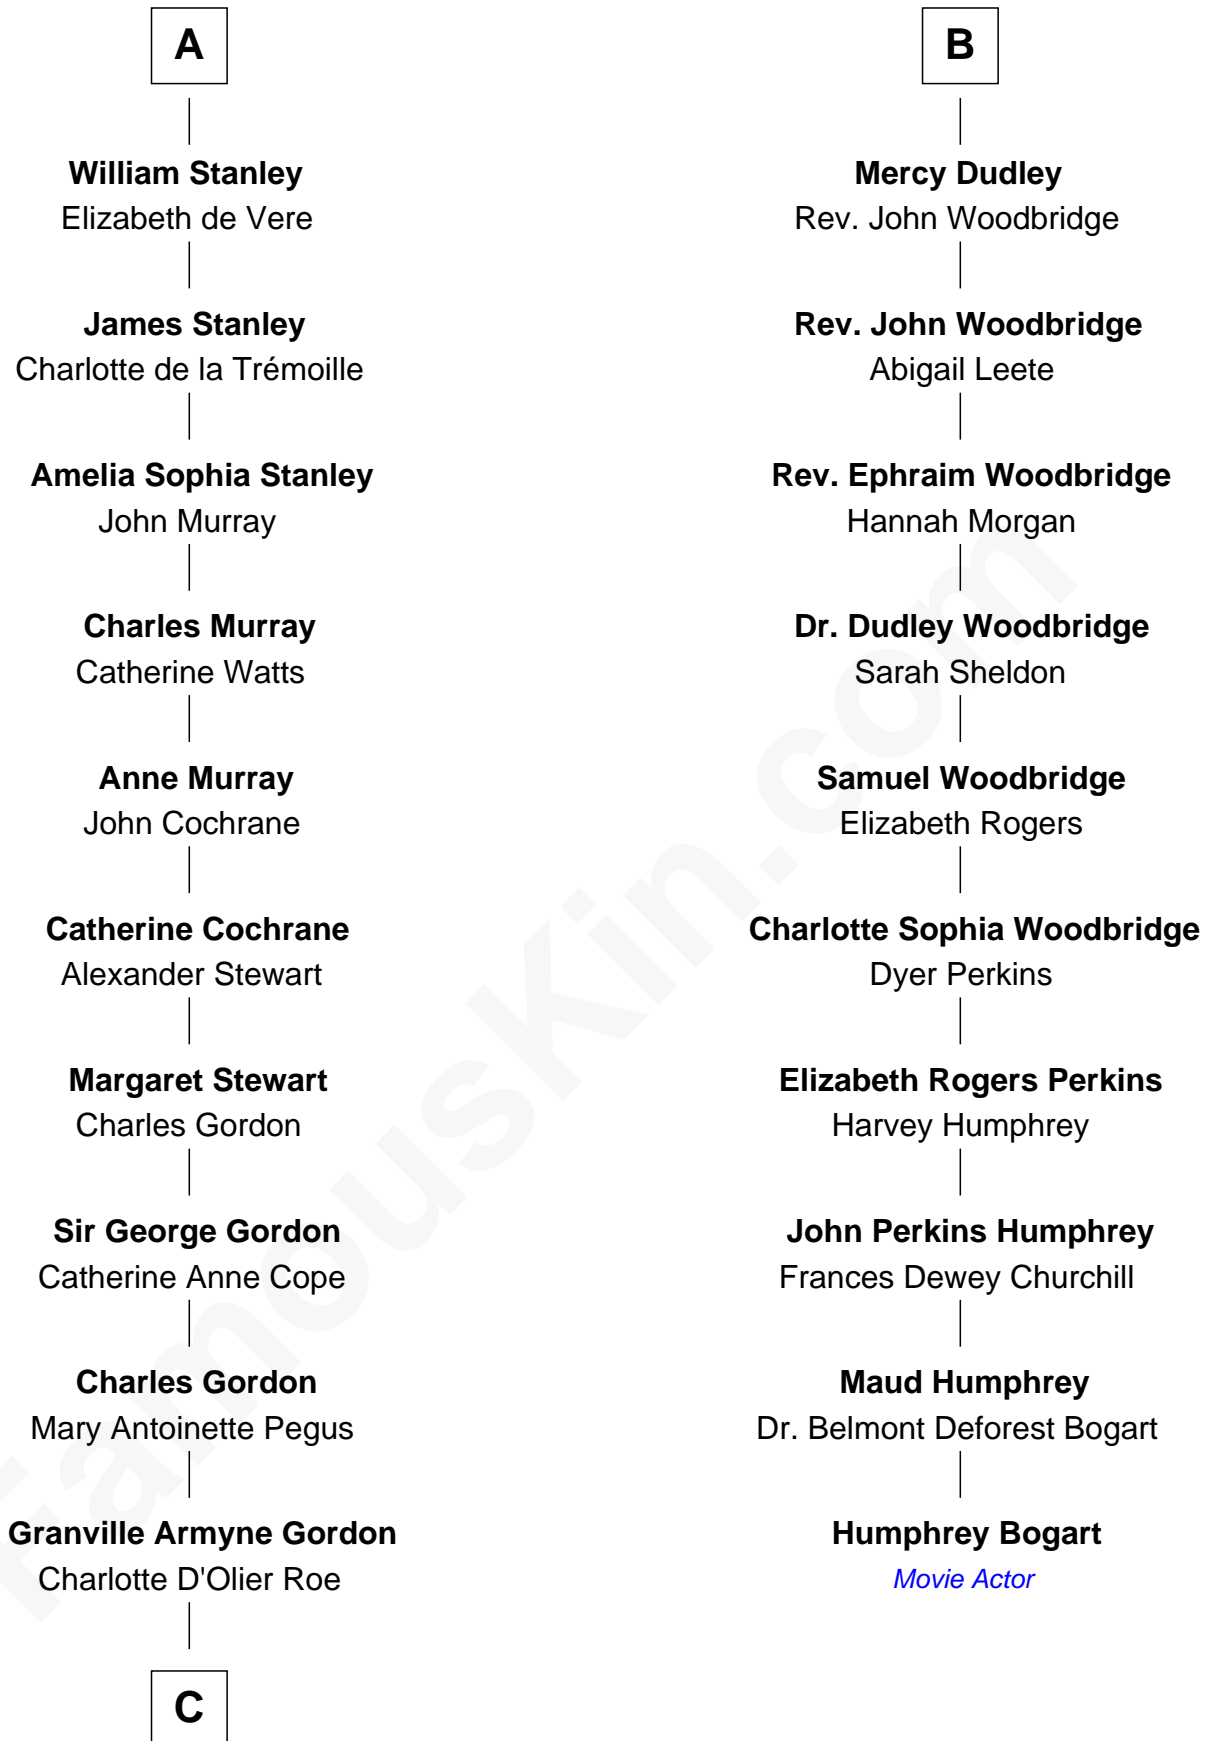

FamousKin.com

Relationship Chart of

Cara Delevingne

Fashion Model and Movie Actress

16th cousin 5 times removed of

Humphrey Bogart

Movie Actor

C

Armyne Evelyne Gordon

Sir Lionel Lawson Faudel-Phillips

Anne Margaret Faudel-Phillips

John Vincent Sheffield

Jane Armyne Sheffield

Sir Jocelyn Edward Greville Stevens

Pandora Anne Stevens

Charles Hamar Delevingne