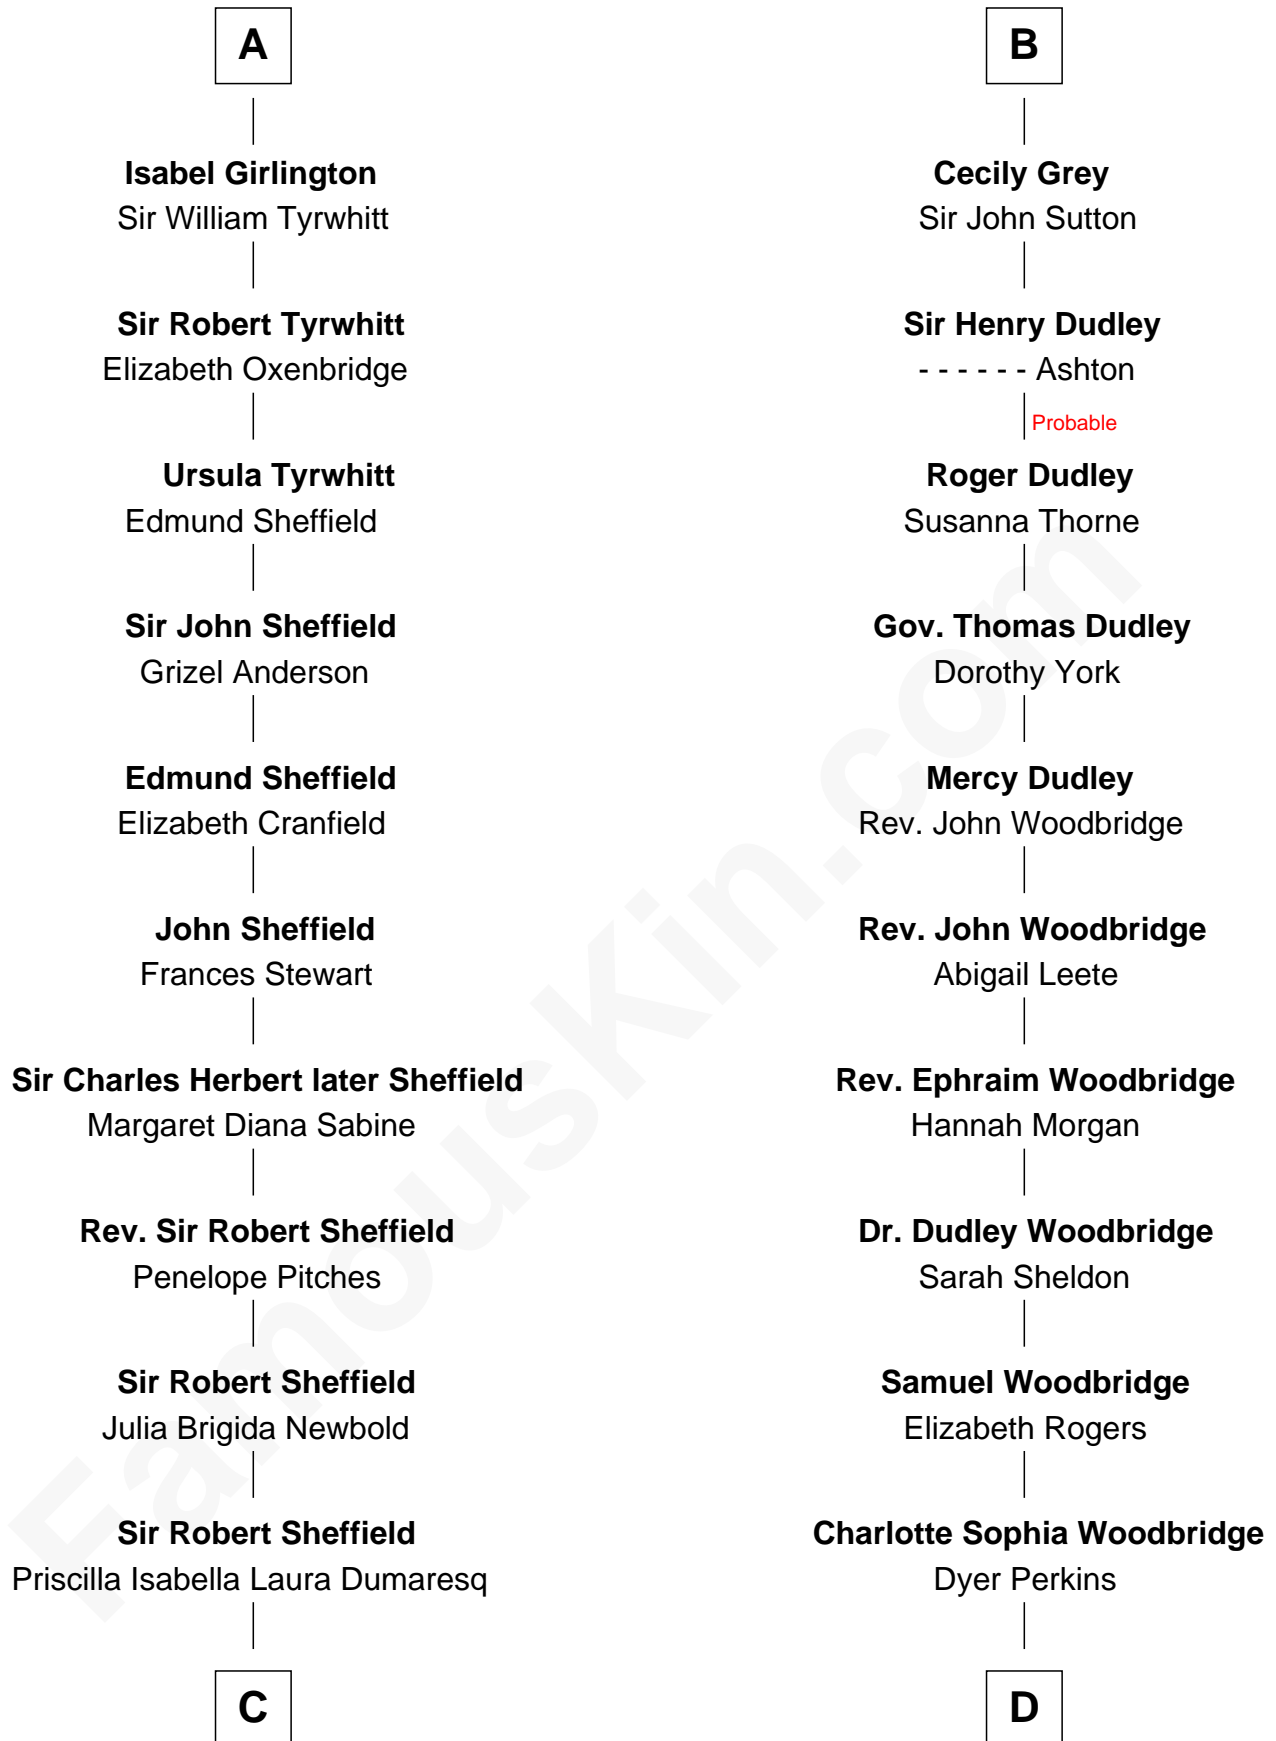

FamousKin.com

Relationship Chart of

Cara Delevingne

Fashion Model and Movie Actress

20th cousin 1 time removed of

Humphrey Bogart

Movie Actor

C

Sir Berkeley Digby George Sheffield
Julia Mary de Tuyll van Serooskerken

John Vincent Sheffield
Anne Margaret Faudel-Phillips

Jane Armyne Sheffield
Sir Jocelyn Edward Greville Stevens

Pandora Anne Stevens
Charles Hamar Delevingne

Cara Delevingne
Model and Actress

D

Elizabeth Rogers Perkins
Harvey Humphrey

John Perkins Humphrey
Frances Dewey Churchill

Maud Humphrey
Dr. Belmont Deforest Bogart

Humphrey Bogart
Movie Actor