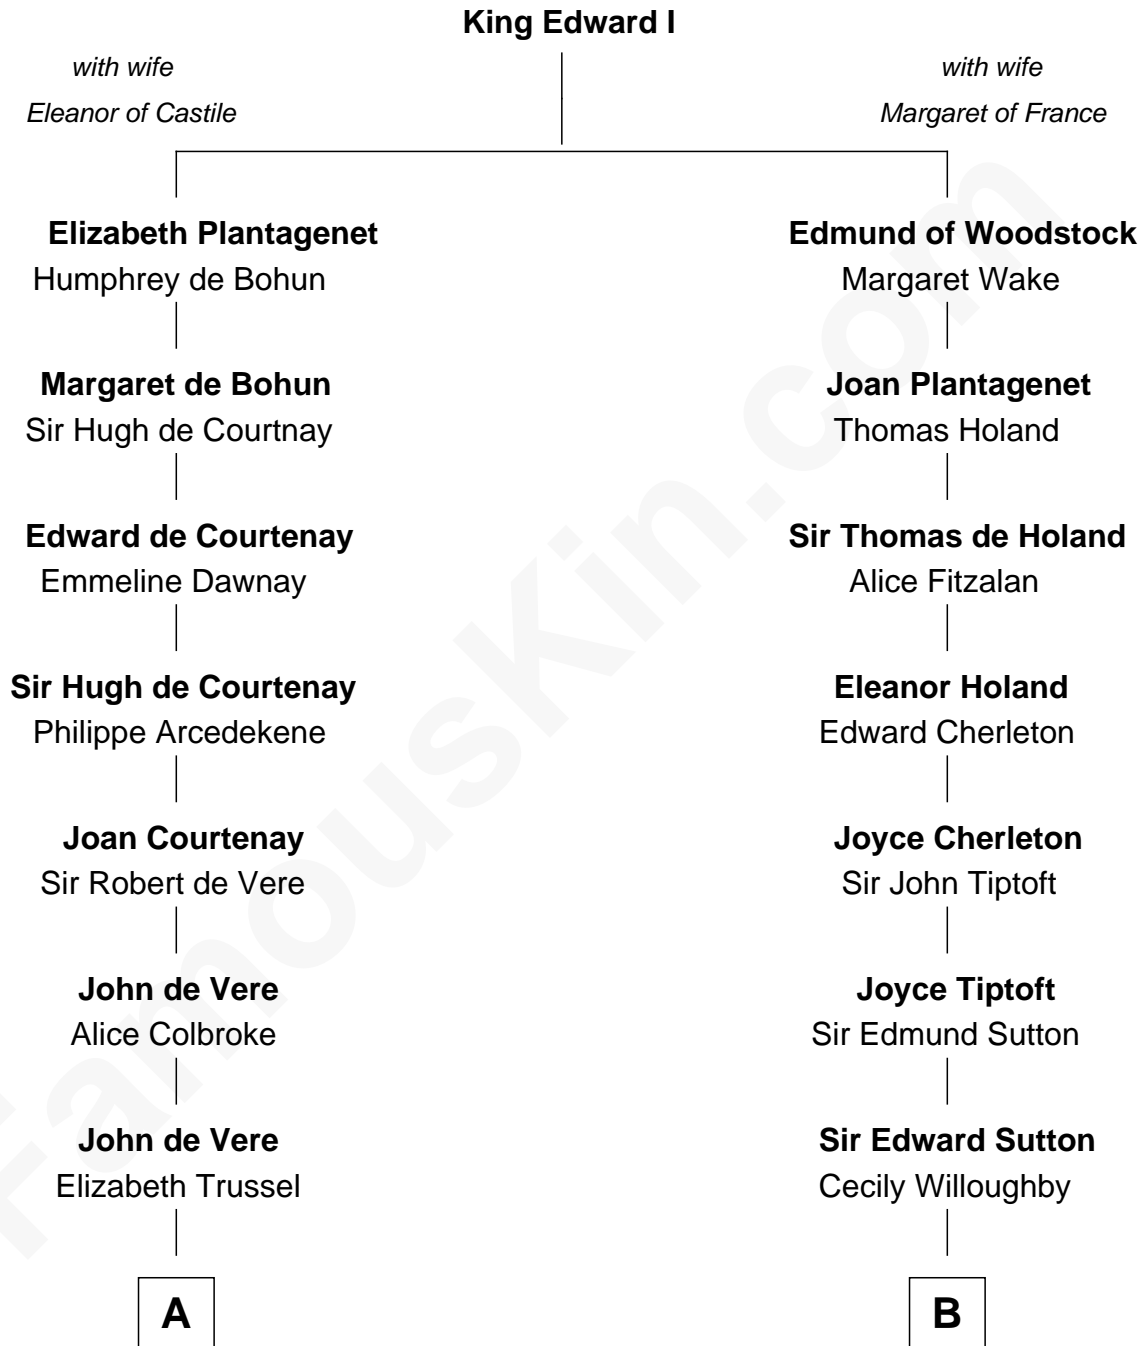

FamousKin.com

Relationship Chart of

Cara Delevingne

Fashion Model and Movie Actress

20th cousin 1 time removed of

Humphrey Bogart
Movie Actor

C

Sir Berkeley Digby George Sheffield
Julia Mary de Tuyll van Serooskerken

John Vincent Sheffield
Anne Margaret Faudel-Phillips

Jane Armyne Sheffield
Sir Jocelyn Edward Greville Stevens

Pandora Anne Stevens
Charles Hamar Delevingne

Cara Delevingne
Model and Actress

D

Elizabeth Rogers Perkins
Harvey Humphrey