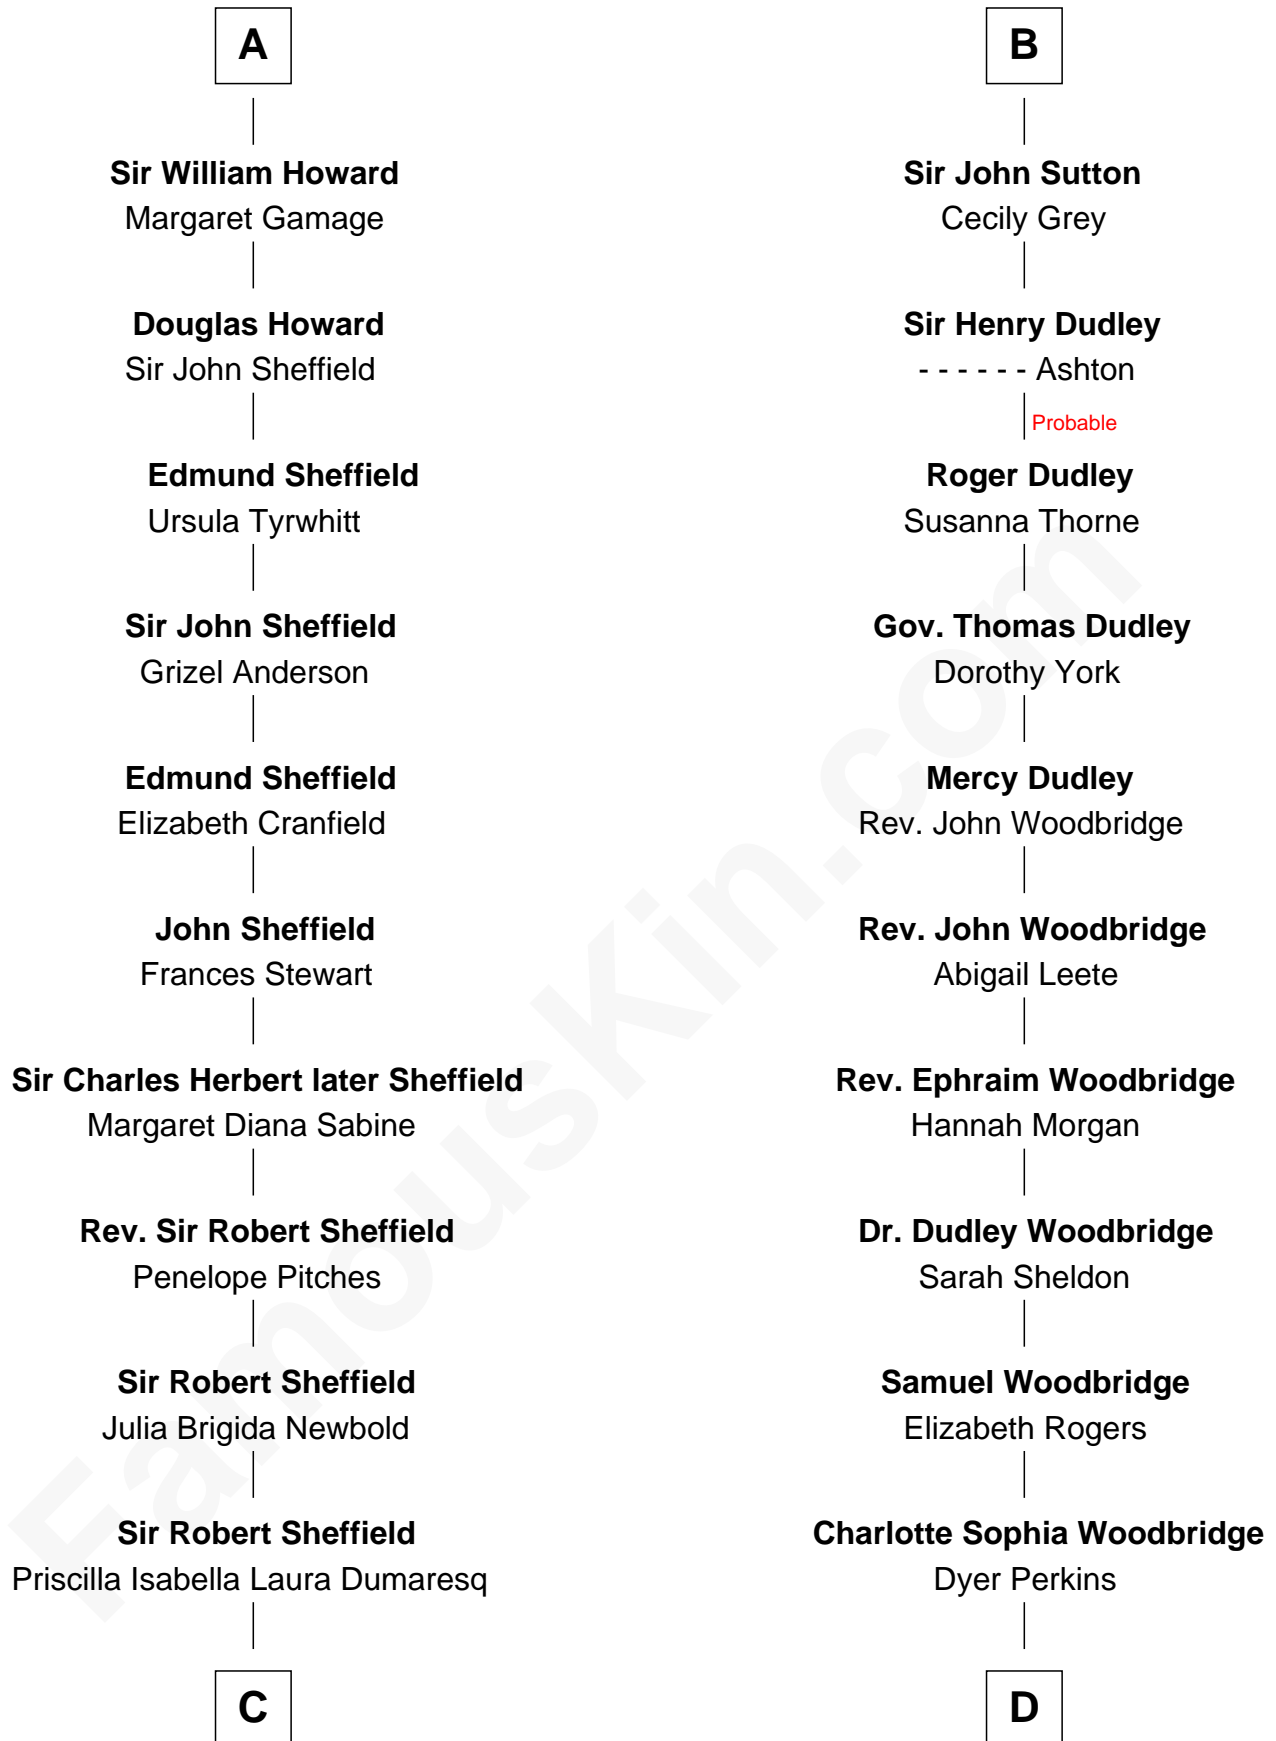

FamousKin.com

Relationship Chart of

Cara Delevingne

Fashion Model and Movie Actress

20th cousin 1 time removed of

Humphrey Bogart

Movie Actor

Sir Patrick de Chaworth
Isabella de Beauchamp

C

Sir Berkeley Digby George Sheffield
Julia Mary de Tuyll van Serooskerken

John Vincent Sheffield
Anne Margaret Faudel-Phillips

Jane Armyne Sheffield
Sir Jocelyn Edward Greville Stevens

Pandora Anne Stevens
Charles Hamar Delevingne

Cara Delevingne
Model and Actress

D

Elizabeth Rogers Perkins
Harvey Humphrey

John Perkins Humphrey
Frances Dewey Churchill

Maud Humphrey
Dr. Belmont Deforest Bogart

Humphrey Bogart
Movie Actor