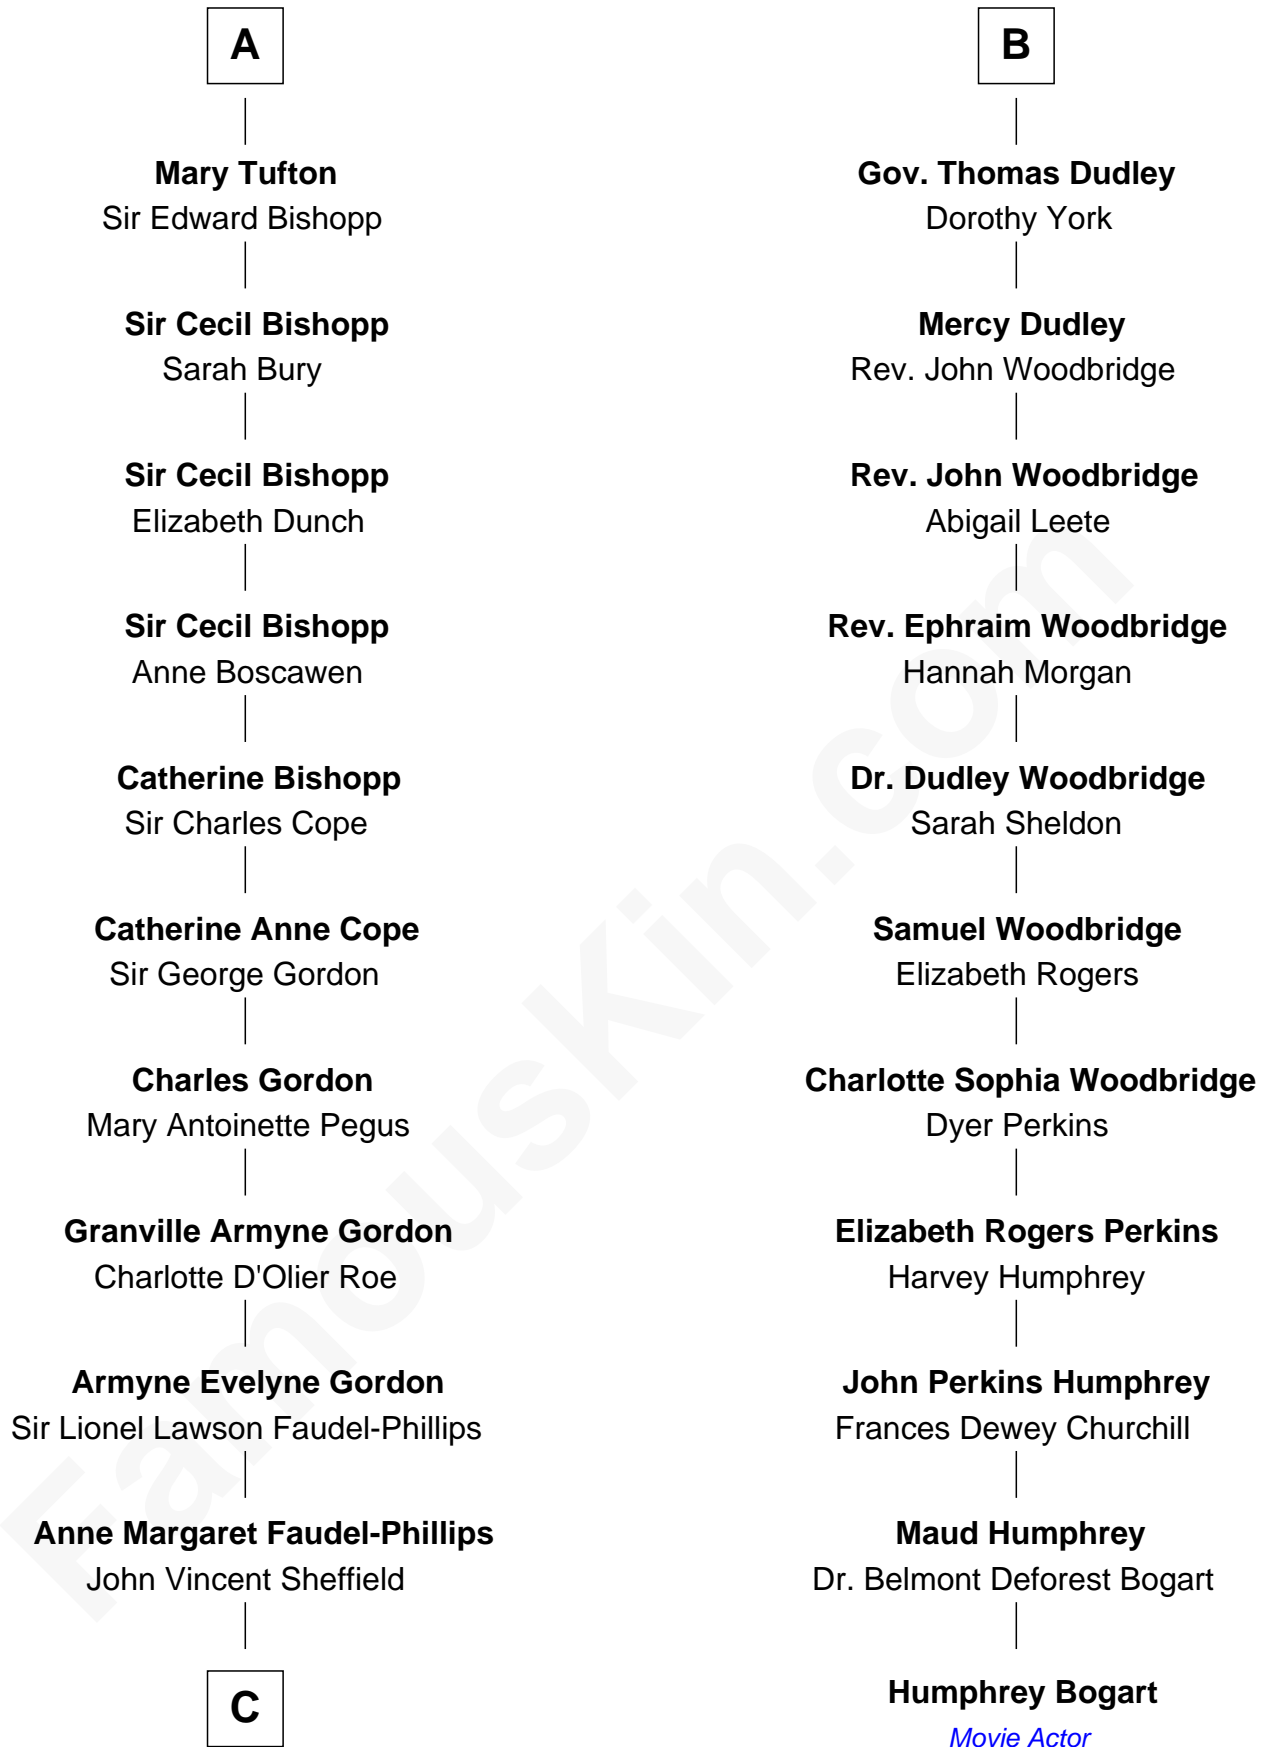

# FamousKin.com Relationship Chart of

**Cara Delevingne**

*Fashion Model and Movie Actress*

17th cousin 2 times removed of

**Humphrey Bogart**

*Movie Actor*

**Sir Reynold Grey**

Margaret de Ros

**C**

—  
**Jane Armyne Sheffield**

Sir Jocelyn Edward Greville Stevens

—  
**Pandora Anne Stevens**

Charles Hamar Delevingne

—  
**Cara Delevingne**

*Model and Actress*

FamousKin.com