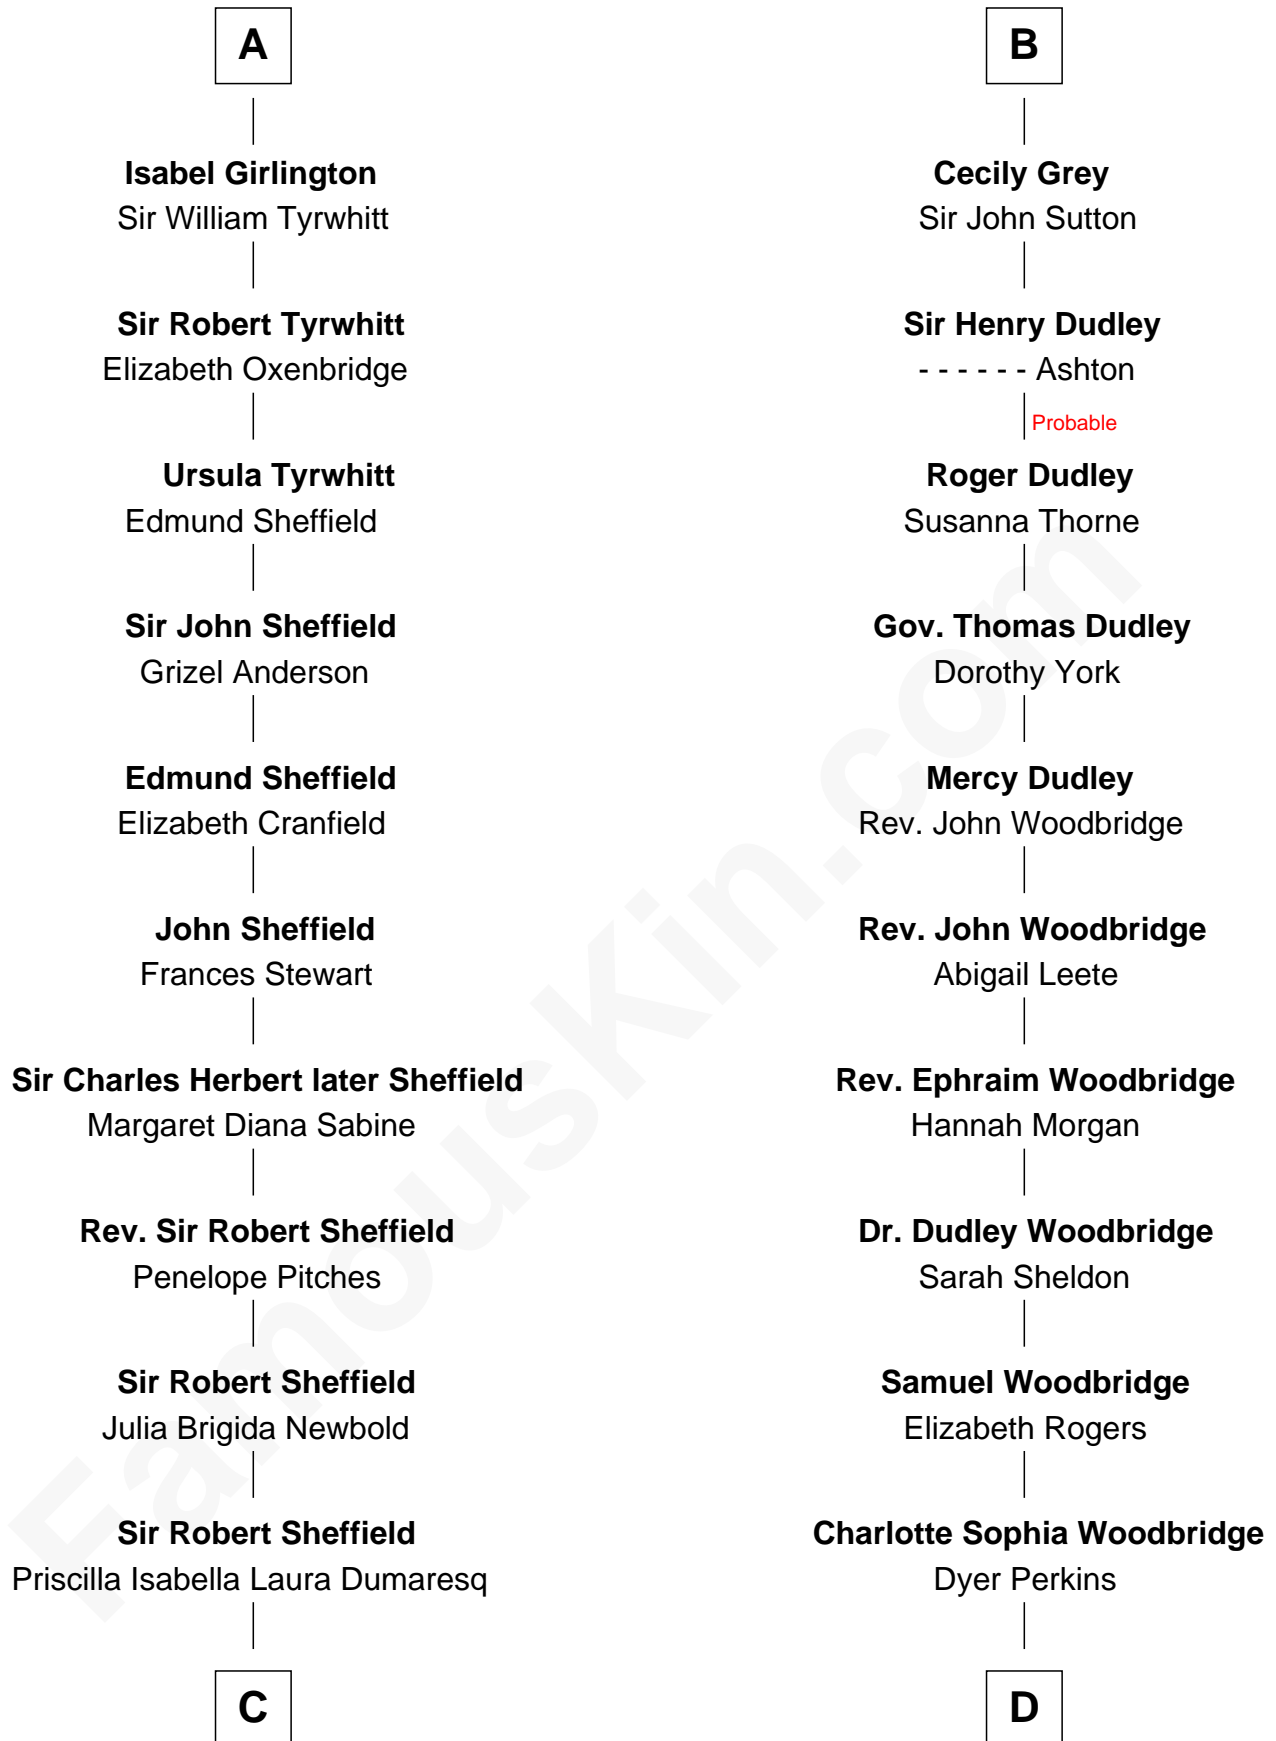

FamousKin.com

Relationship Chart of

Cara Delevingne

Fashion Model and Movie Actress

20th cousin 1 time removed of

Humphrey Bogart

Movie Actor

Hugh de Audley
Margaret de Clare

C

Sir Berkeley Digby George Sheffield
Julia Mary de Tuyll van Serooskerken

John Vincent Sheffield
Anne Margaret Faudel-Phillips

Jane Armyne Sheffield
Sir Jocelyn Edward Greville Stevens

Pandora Anne Stevens
Charles Hamar Delevingne

Cara Delevingne
Model and Actress

D

Elizabeth Rogers Perkins
Harvey Humphrey

John Perkins Humphrey
Frances Dewey Churchill

Maud Humphrey
Dr. Belmont Deforest Bogart

Humphrey Bogart
Movie Actor