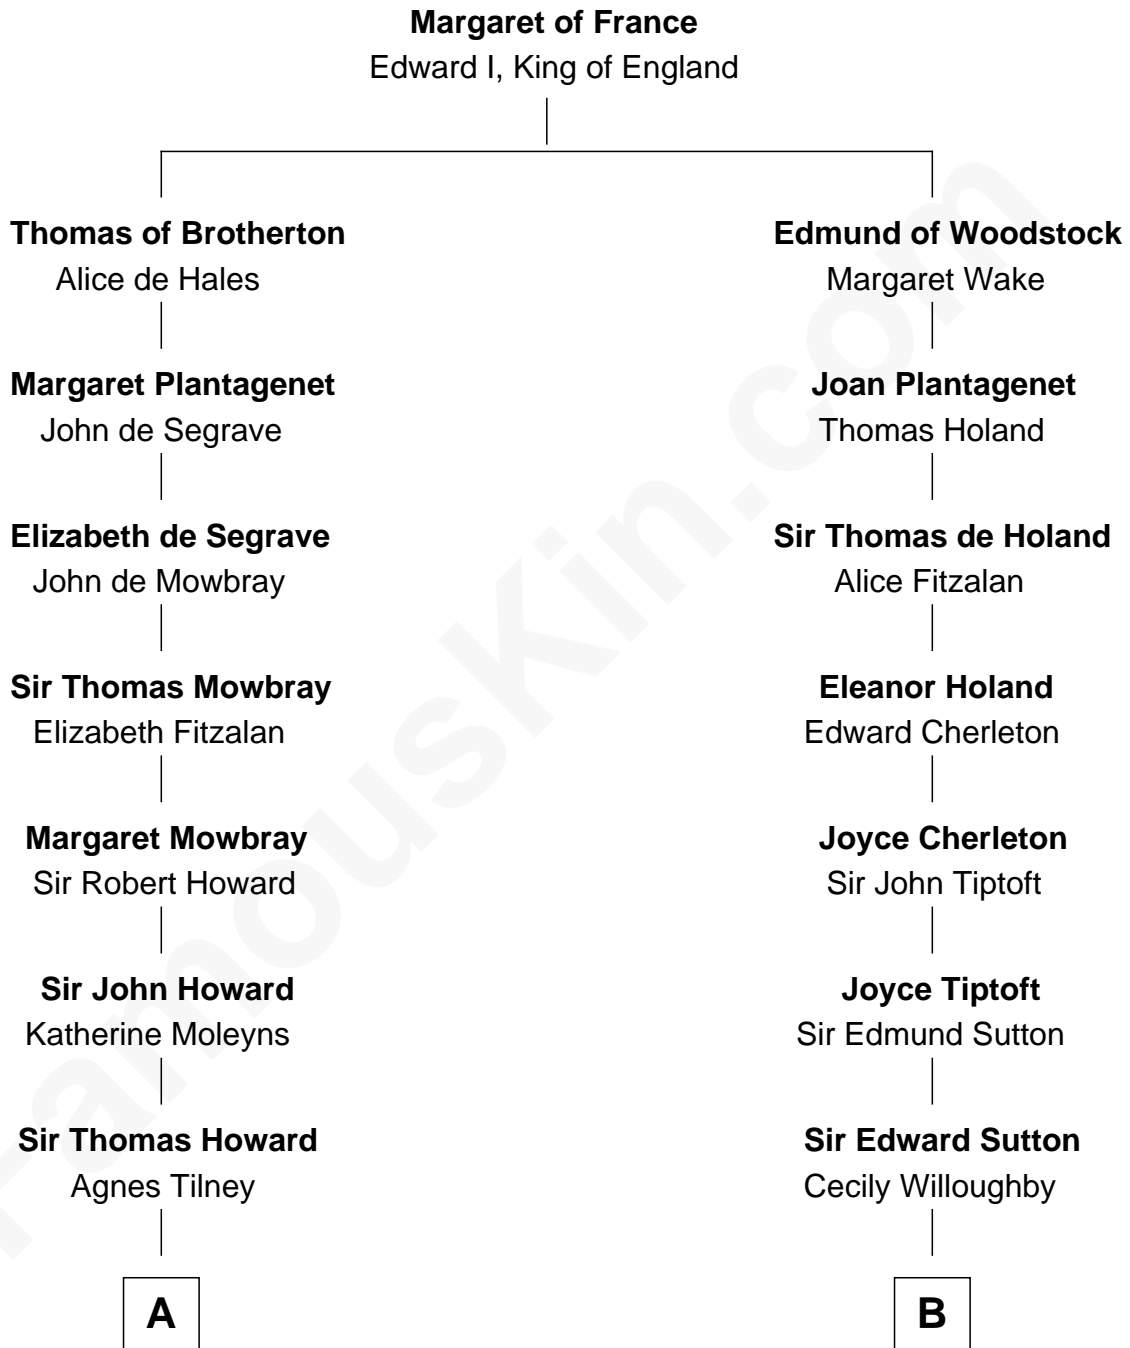

FamousKin.com

Relationship Chart of

Cara Delevingne

Fashion Model and Movie Actress

20th cousin 1 time removed of

Humphrey Bogart

Movie Actor

C

Sir Berkeley Digby George Sheffield
Julia Mary de Tuyll van Serooskerken

John Vincent Sheffield
Anne Margaret Faudel-Phillips

Jane Armyne Sheffield
Sir Jocelyn Edward Greville Stevens

Pandora Anne Stevens
Charles Hamar Delevingne