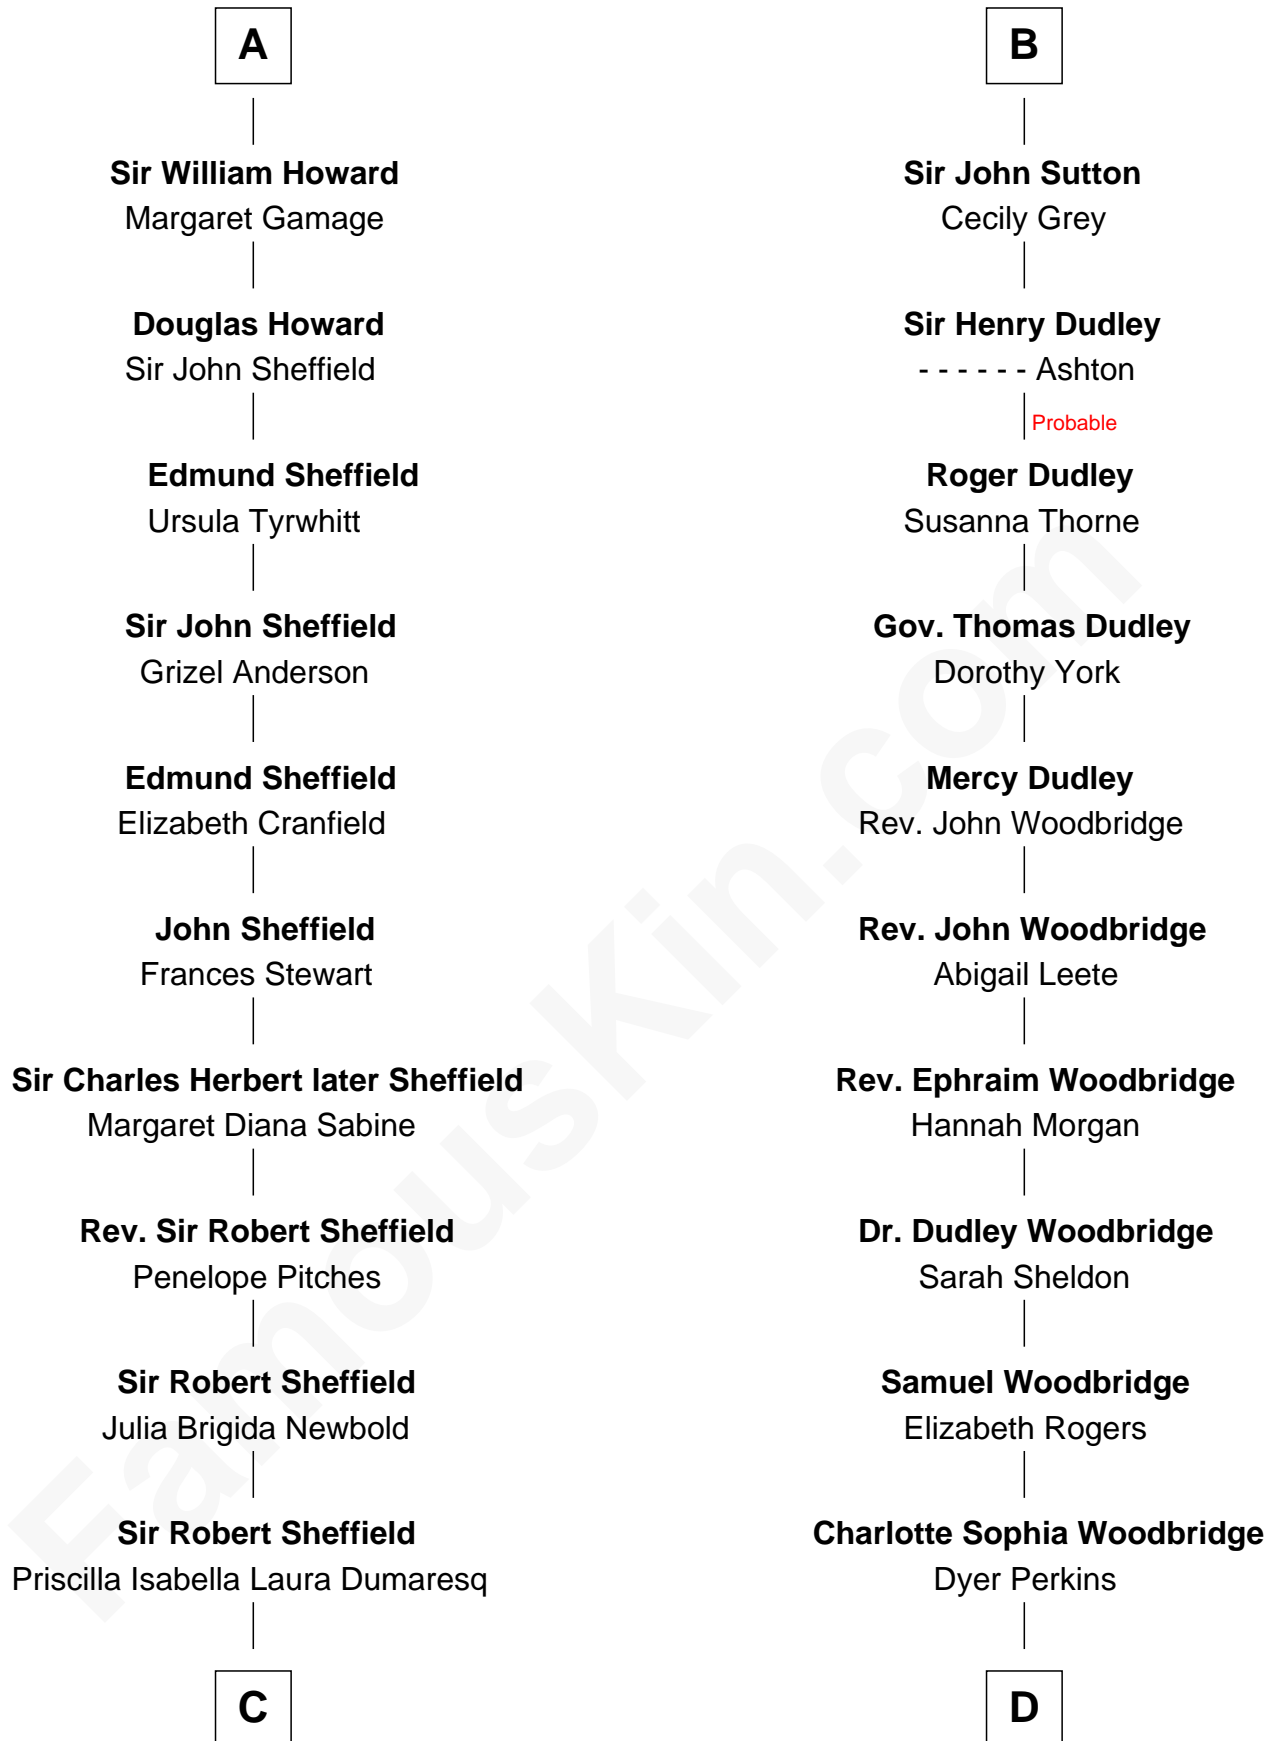

FamousKin.com

Relationship Chart of

Cara Delevingne

Fashion Model and Movie Actress

20th cousin 1 time removed of

Humphrey Bogart

Movie Actor

C

Sir Berkeley Digby George Sheffield
Julia Mary de Tuyll van Serooskerken

John Vincent Sheffield
Anne Margaret Faudel-Phillips

Jane Armyne Sheffield
Sir Jocelyn Edward Greville Stevens

Pandora Anne Stevens
Charles Hamar Delevingne

Cara Delevingne
Model and Actress

D

Elizabeth Rogers Perkins
Harvey Humphrey

John Perkins Humphrey
Frances Dewey Churchill

Maud Humphrey
Dr. Belmont Deforest Bogart

Humphrey Bogart
Movie Actor