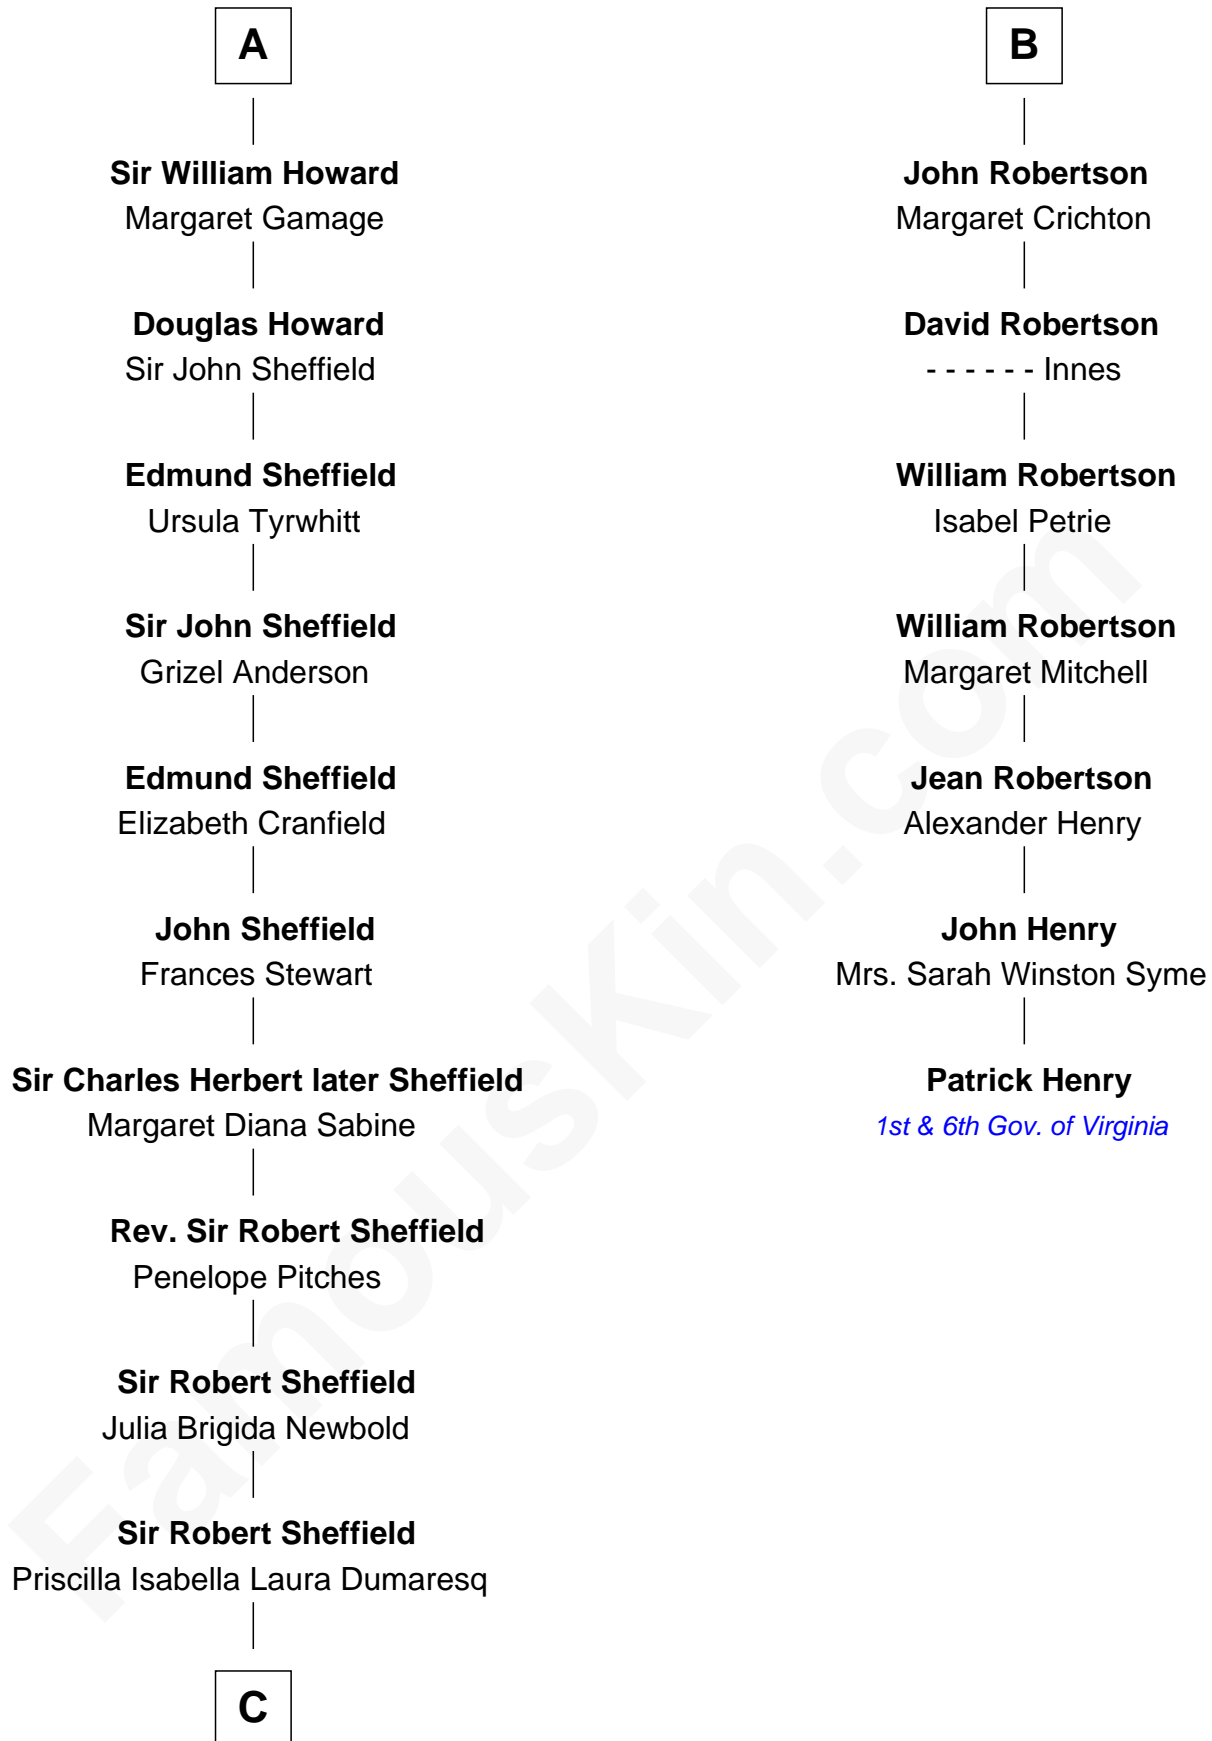

## Relationship Chart of

### Cara Delevingne

*Fashion Model and Movie Actress*

**13th cousin 8 times removed of**

### Patrick Henry

*1st and 6th Governor of Virginia*

**Edmund Plantagenet**

Blanche of Artois

**C**

**Sir Berkeley Digby George Sheffield**

Julia Mary de Tuyll van Serooskerken

**John Vincent Sheffield**