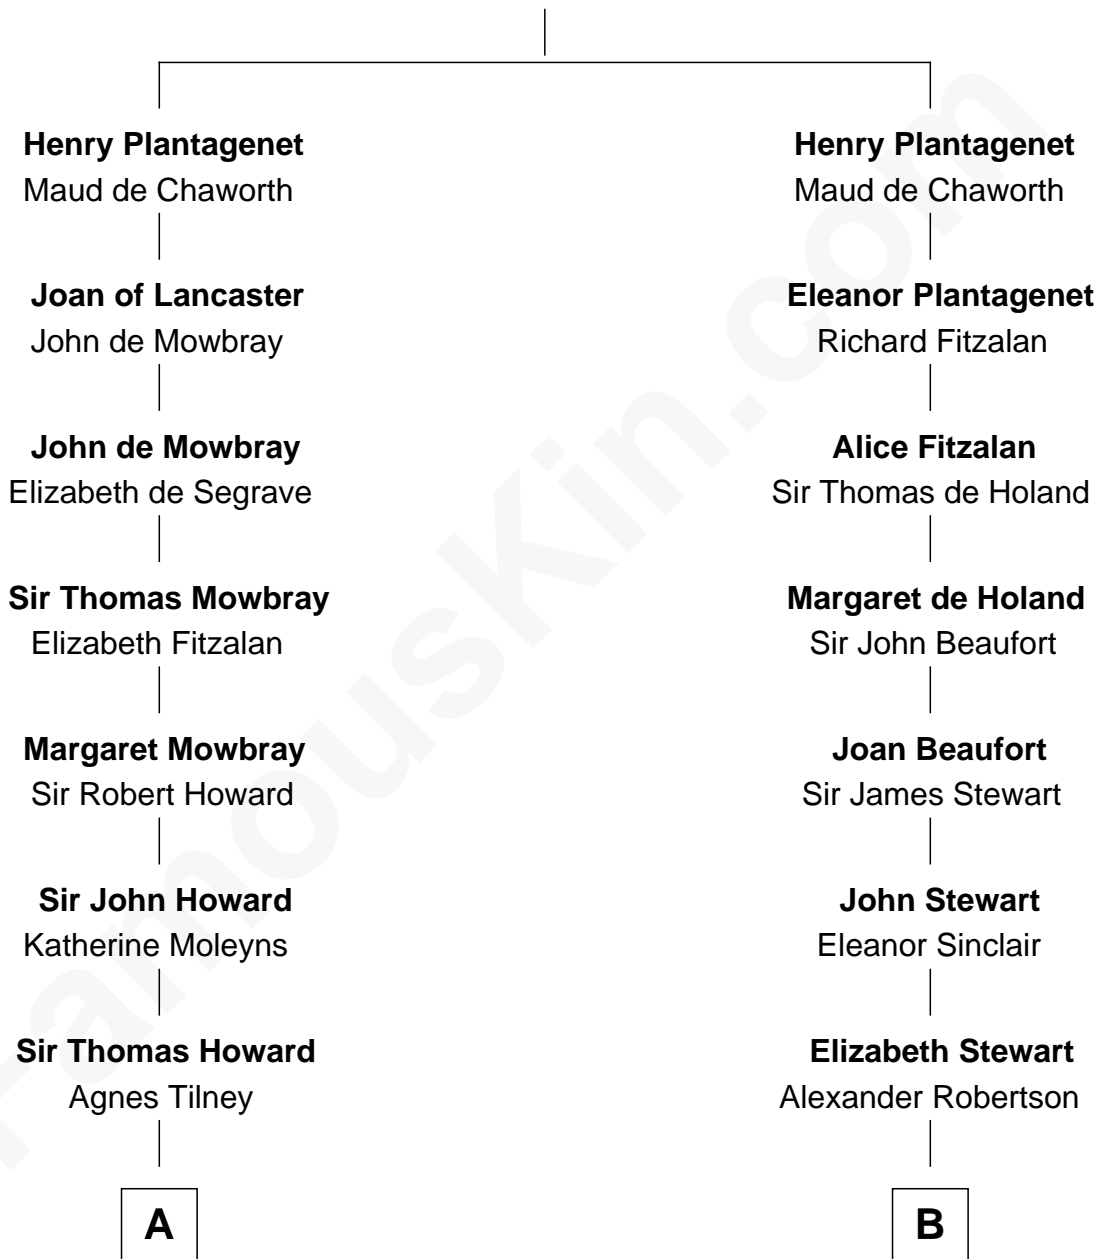

## Relationship Chart of

### Cara Delevingne

*Fashion Model and Movie Actress*

**13th cousin 8 times removed of**

### Patrick Henry

*1st and 6th Governor of Virginia*

**Edmund Plantagenet**

Blanche of Artois

**C**

**Sir Berkeley Digby George Sheffield**

Julia Mary de Tuyll van Serooskerken

**John Vincent Sheffield**