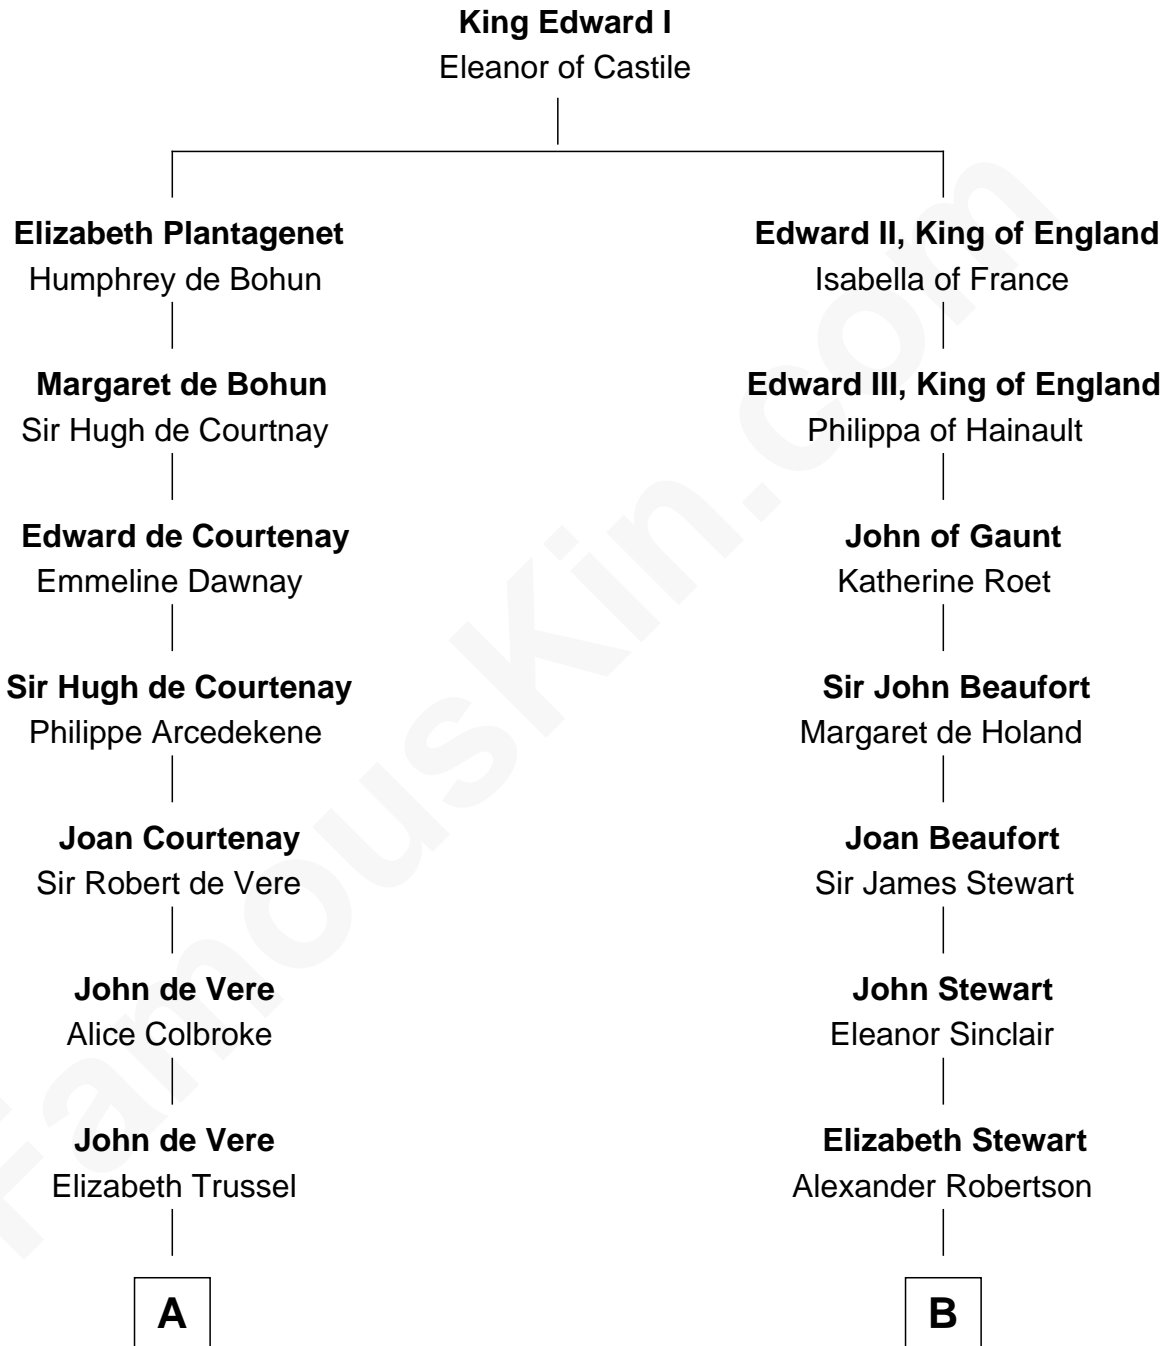

FamousKin.com

Relationship Chart of

Cara Delevingne

Fashion Model and Movie Actress

13th cousin 8 times removed of

Patrick Henry

1st and 6th Governor of Virginia

C

Sir Berkeley Digby George Sheffield

Julia Mary de Tuyll van Serooskerken

John Vincent Sheffield

Anne Margaret Faudel-Phillips

Jane Armyne Sheffield

Sir Jocelyn Edward Greville Stevens

Pandora Anne Stevens

Charles Hamar Delevingne