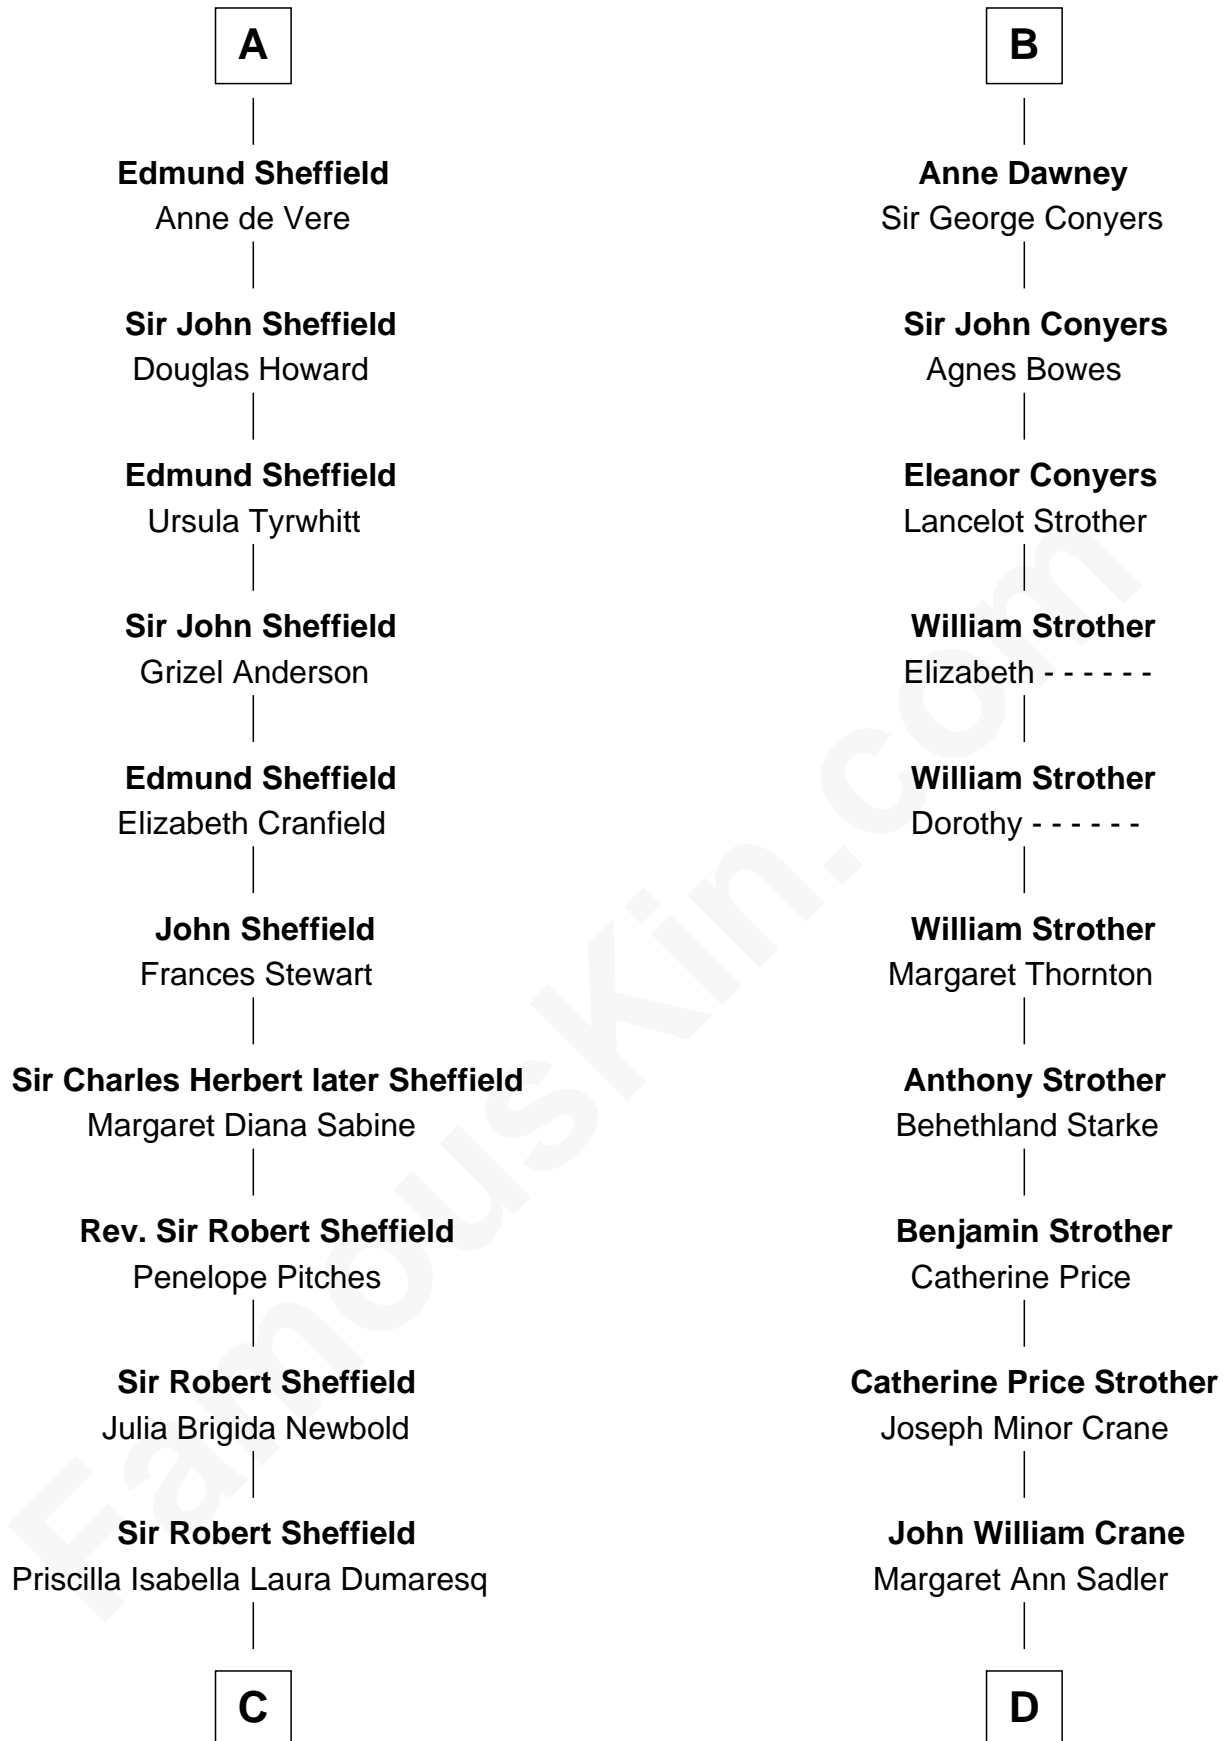

FamousKin.com

Relationship Chart of

Cara Delevingne

Fashion Model and Movie Actress

19th cousin 2 times removed of

Randolph Scott

Movie Actor

William III of Hainault

Jeanne of Valois

C

Sir Berkeley Digby George Sheffield
Julia Mary de Tuyll van Serooskerken

John Vincent Sheffield
Anne Margaret Faudel-Phillips

Jane Armyne Sheffield
Sir Jocelyn Edward Greville Stevens

Pandora Anne Stevens
Charles Hamar Delevingne

Cara Delevingne
Model and Actress

D

Joseph Minor Crane
Lavinia Lionberger

Lucy Lionberger Crane
George Grant Scott

Randolph Scott
Movie Actor