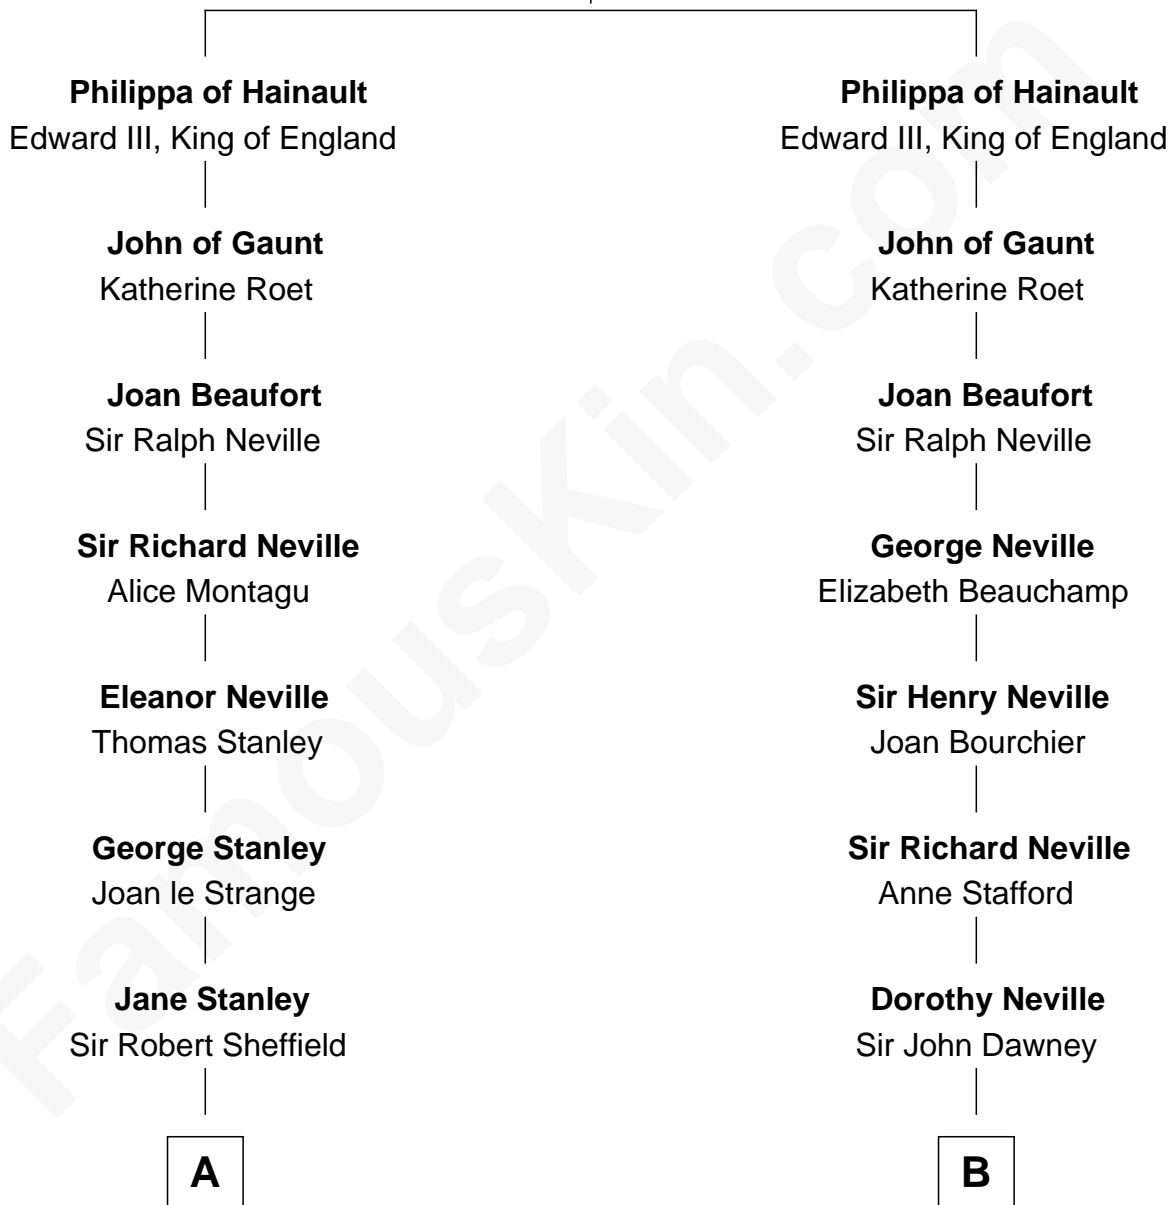

FamousKin.com

Relationship Chart of

Cara Delevingne

Fashion Model and Movie Actress

19th cousin 2 times removed of

Randolph Scott

Movie Actor

William III of Hainault

Jeanne of Valois

C

Sir Berkeley Digby George Sheffield
Julia Mary de Tuyll van Serooskerken

John Vincent Sheffield
Anne Margaret Faudel-Phillips

Jane Armyne Sheffield
Sir Jocelyn Edward Greville Stevens

Pandora Anne Stevens
Charles Hamar Delevingne

Cara Delevingne
Model and Actress

D

Joseph Minor Crane
Lavinia Lionberger

Lucy Lionberger Crane
George Grant Scott

Randolph Scott
Movie Actor