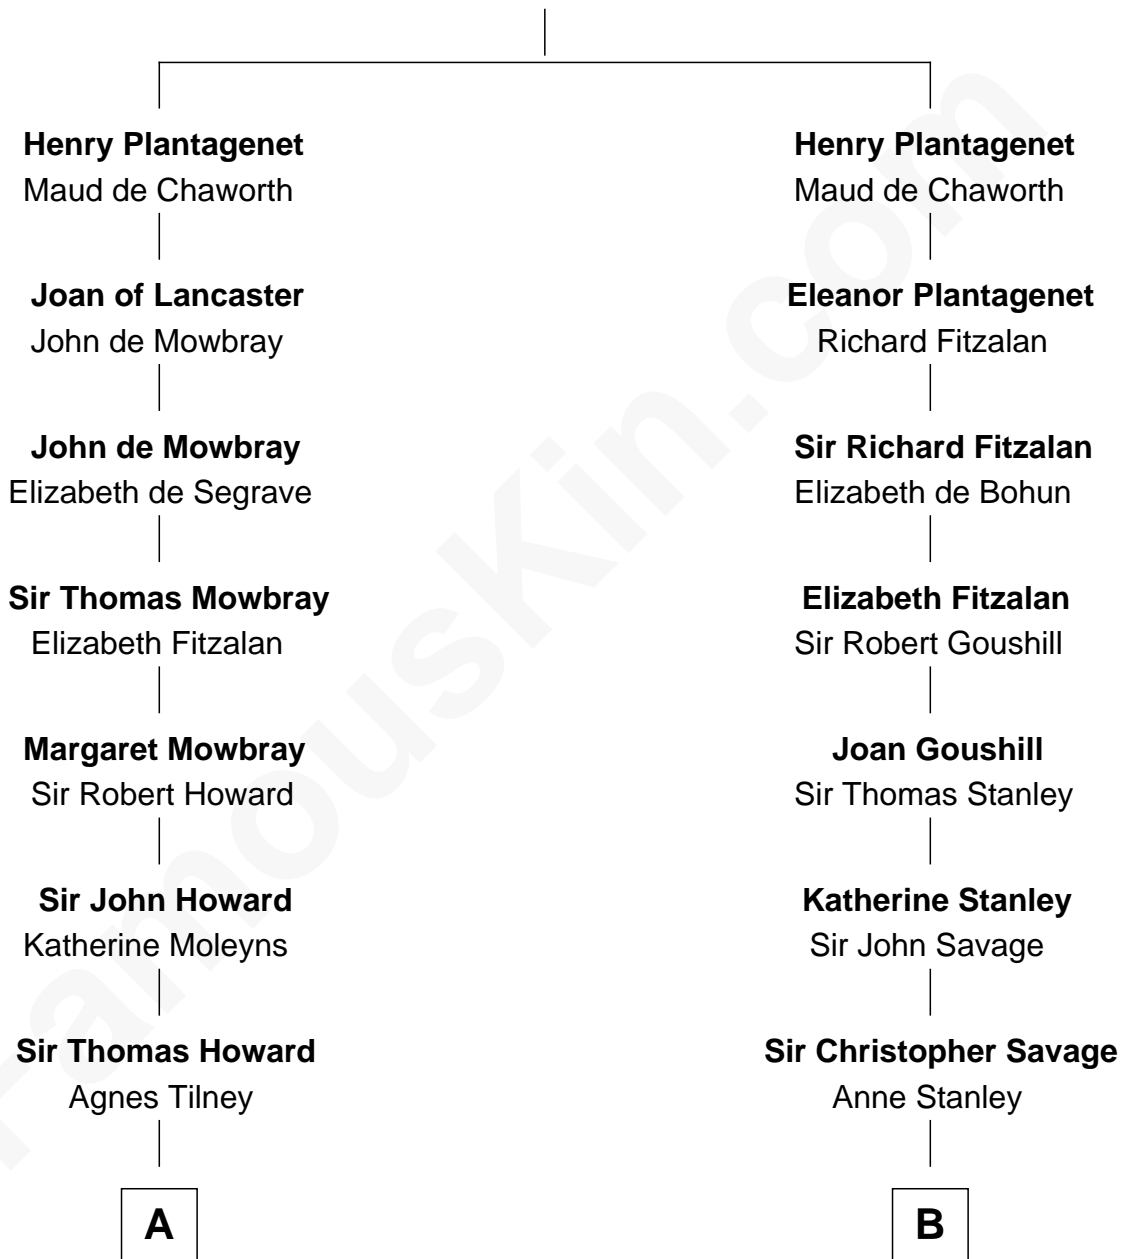

## Relationship Chart of

### Cara Delevingne

*Fashion Model and Movie Actress*

20th cousin 1 time removed of

**Randolph Scott**  
*Movie Actor*

**Edmund Plantagenet**  
Blanche of Artois

**C**

**Sir Berkeley Digby George Sheffield**  
Julia Mary de Tuyll van Serooskerken

**John Vincent Sheffield**  
Anne Margaret Faudel-Phillips

**Jane Armyne Sheffield**  
Sir Jocelyn Edward Greville Stevens

**Pandora Anne Stevens**  
Charles Hamar Delevingne

**Cara Delevingne**  
*Model and Actress*