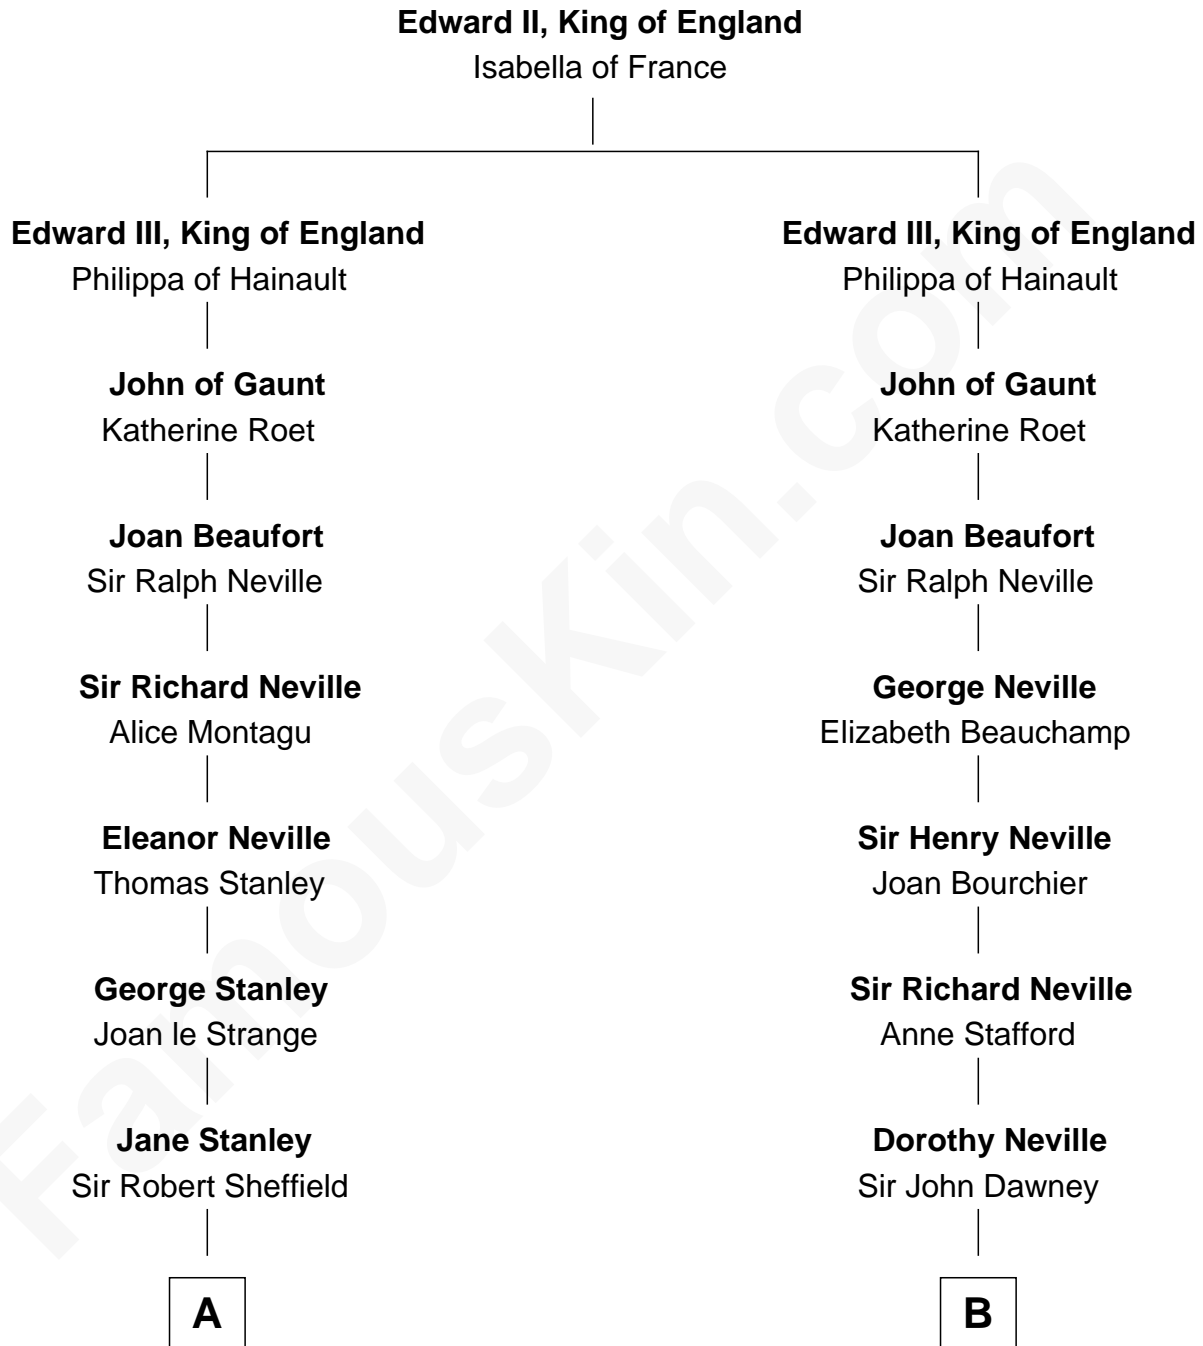

FamousKin.com

Relationship Chart of

Cara Delevingne

Fashion Model and Movie Actress

19th cousin 2 times removed of

Randolph Scott

Movie Actor

C

Sir Berkeley Digby George Sheffield
Julia Mary de Tuyll van Serooskerken

John Vincent Sheffield
Anne Margaret Faudel-Phillips

Jane Armyne Sheffield
Sir Jocelyn Edward Greville Stevens

Pandora Anne Stevens
Charles Hamar Delevingne

Cara Delevingne
Model and Actress

D

Joseph Minor Crane
Lavinia Lionberger

Lucy Lionberger Crane
George Grant Scott

Randolph Scott
Movie Actor