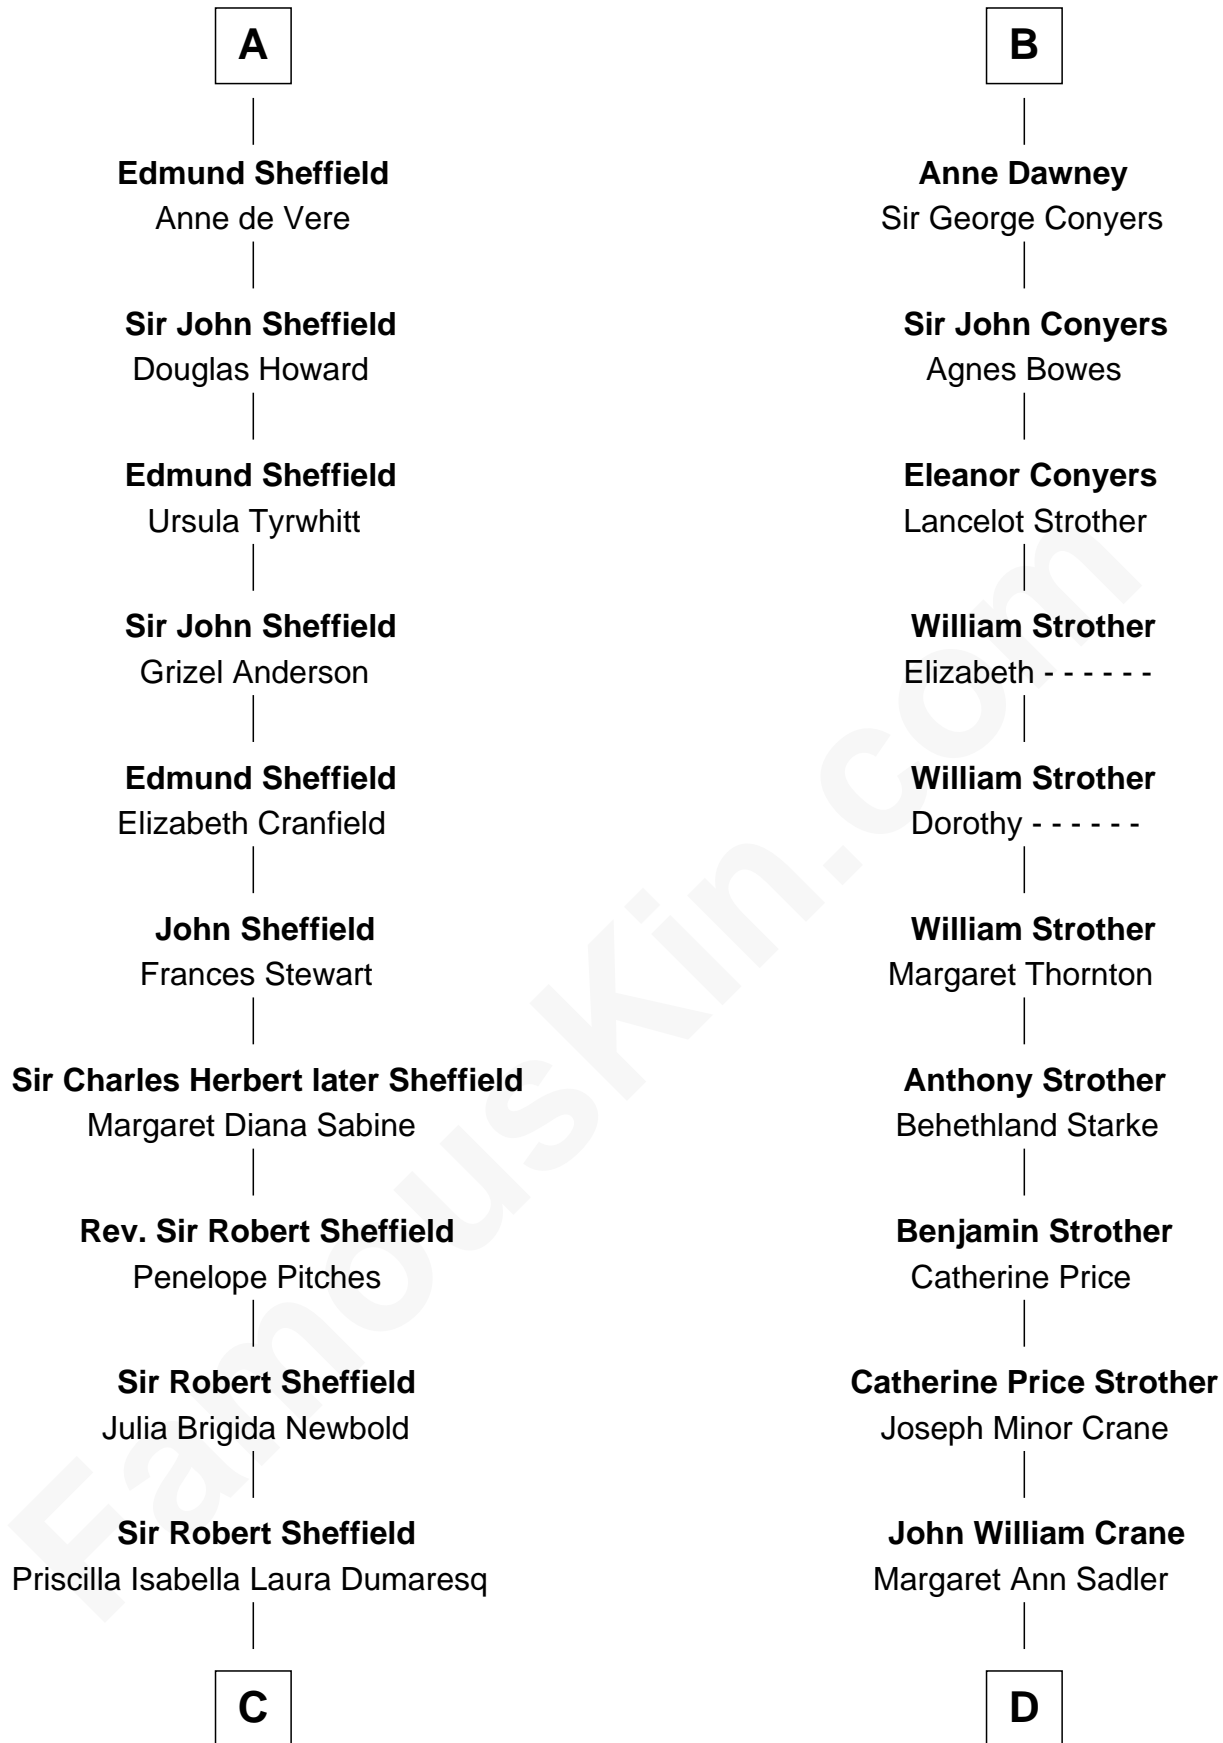

FamousKin.com

Relationship Chart of

Cara Delevingne

Fashion Model and Movie Actress

19th cousin 2 times removed of

Randolph Scott

Movie Actor

C

Sir Berkeley Digby George Sheffield
Julia Mary de Tuyll van Serooskerken

John Vincent Sheffield
Anne Margaret Faudel-Phillips

Jane Armyne Sheffield
Sir Jocelyn Edward Greville Stevens

Pandora Anne Stevens
Charles Hamar Delevingne

Cara Delevingne
Model and Actress

D

Joseph Minor Crane
Lavinia Lionberger

Lucy Lionberger Crane
George Grant Scott

Randolph Scott
Movie Actor