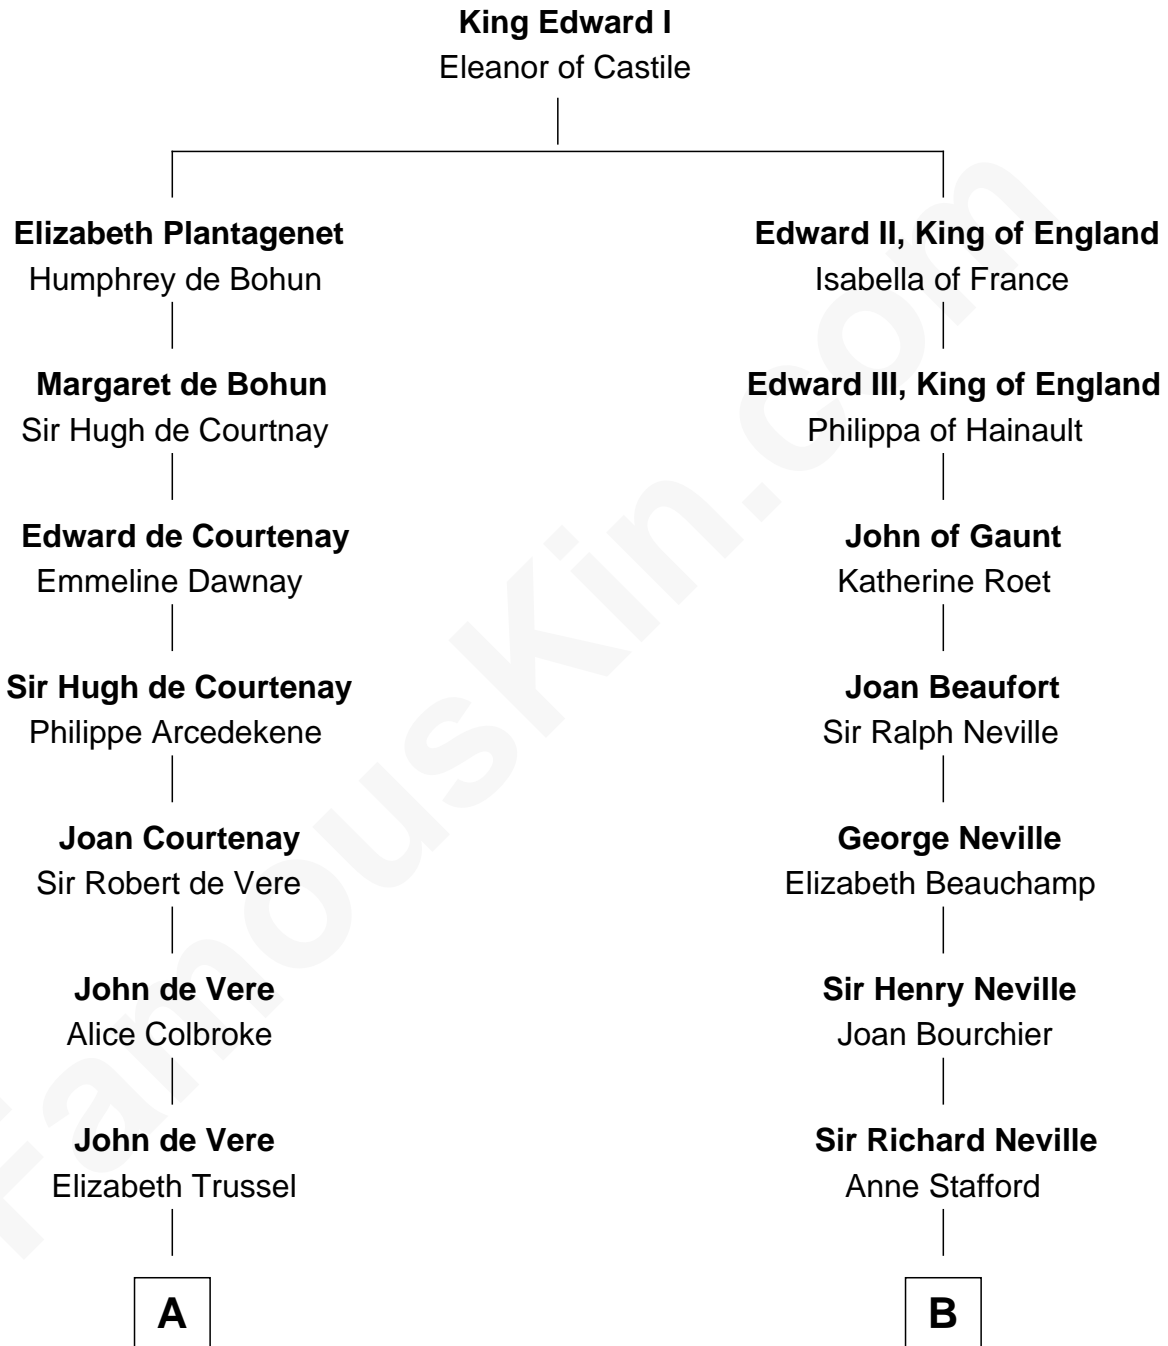

FamousKin.com

Relationship Chart of

Cara Delevingne

Fashion Model and Movie Actress

20th cousin 1 time removed of

Randolph Scott

Movie Actor

C

Sir Berkeley Digby George Sheffield
Julia Mary de Tuyll van Serooskerken

John Vincent Sheffield
Anne Margaret Faudel-Phillips

Jane Armyne Sheffield
Sir Jocelyn Edward Greville Stevens

Pandora Anne Stevens
Charles Hamar Delevingne

Cara Delevingne
Model and Actress

D

John William Crane
Margaret Ann Sadler

Joseph Minor Crane
Lavinia Lionberger

Lucy Lionberger Crane
George Grant Scott

Randolph Scott
Movie Actor