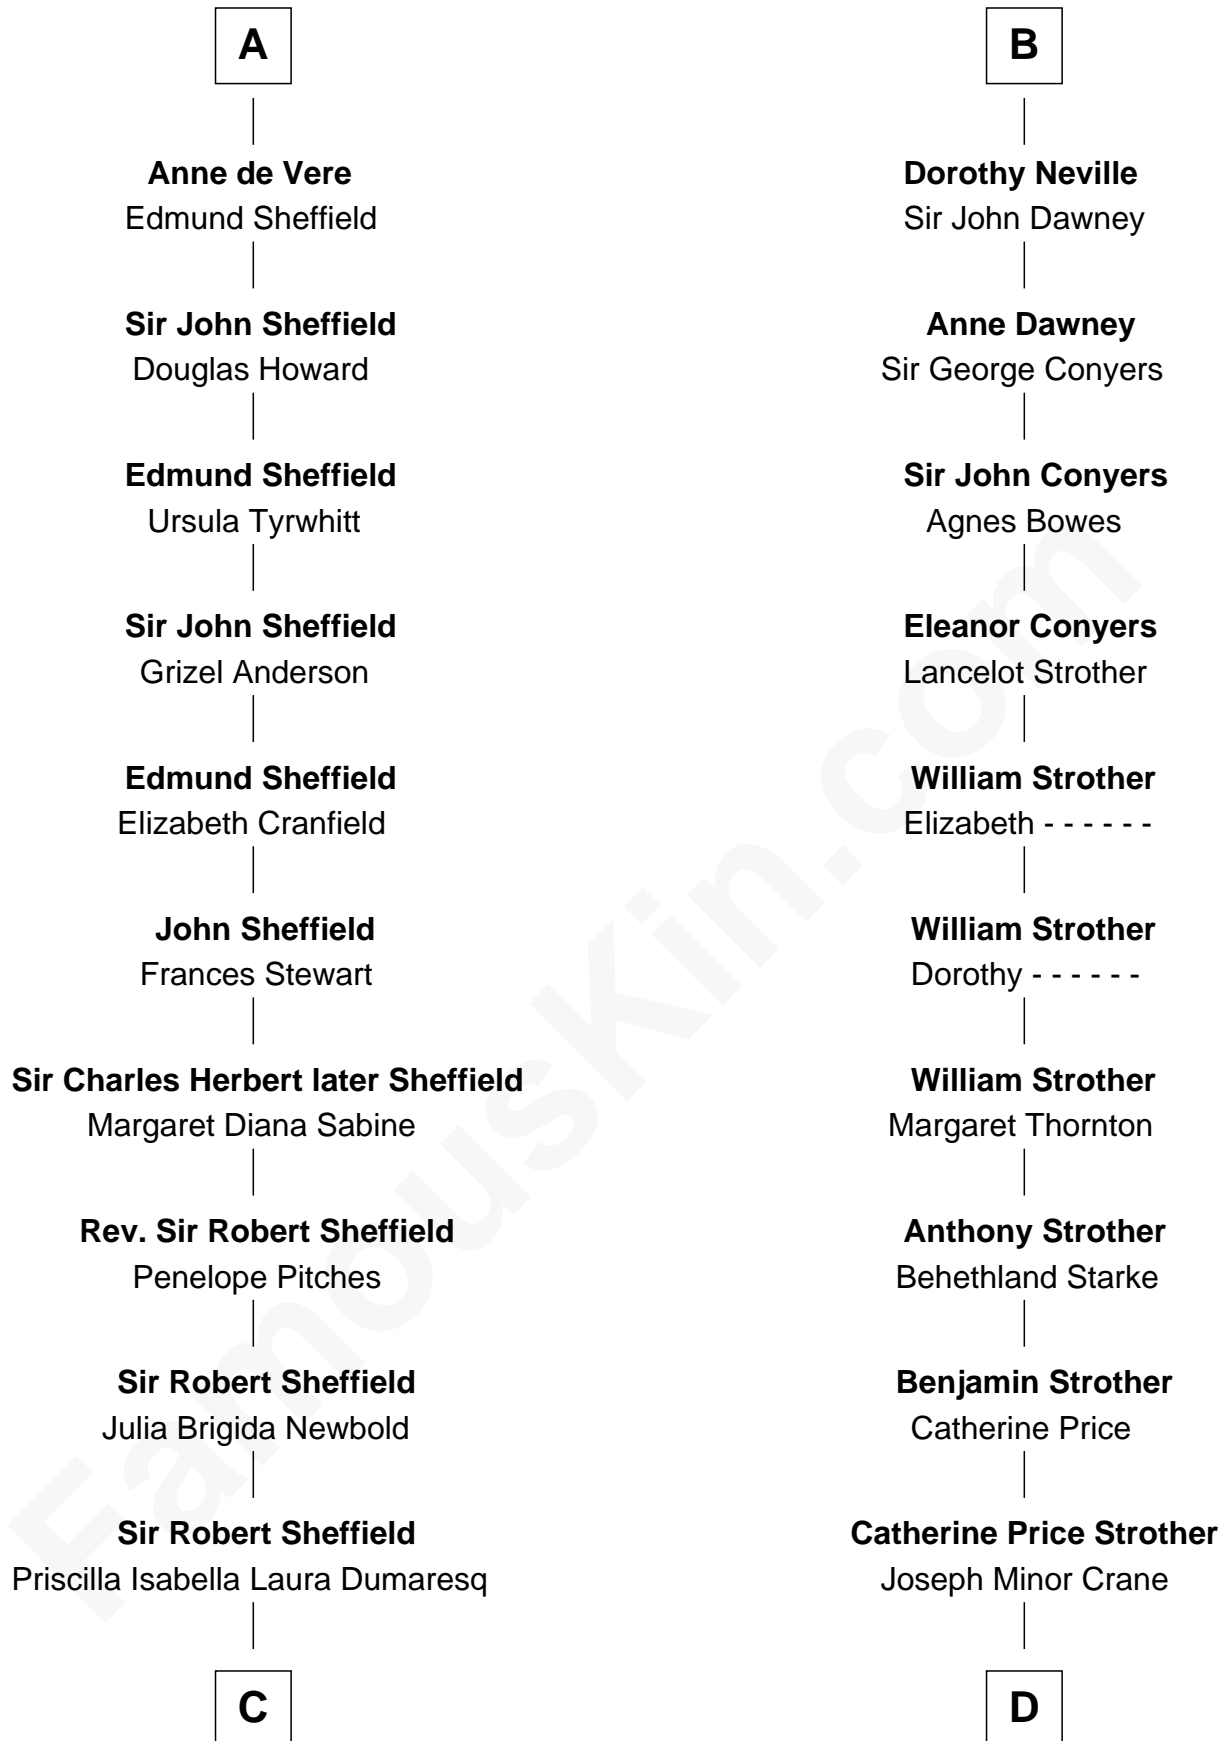

FamousKin.com

Relationship Chart of

Cara Delevingne

Fashion Model and Movie Actress

20th cousin 1 time removed of

Randolph Scott

Movie Actor

C

Sir Berkeley Digby George Sheffield
Julia Mary de Tuyll van Serooskerken

John Vincent Sheffield
Anne Margaret Faudel-Phillips

Jane Armyne Sheffield
Sir Jocelyn Edward Greville Stevens

Pandora Anne Stevens
Charles Hamar Delevingne

Cara Delevingne
Model and Actress

D

John William Crane
Margaret Ann Sadler

Joseph Minor Crane
Lavinia Lionberger

Lucy Lionberger Crane
George Grant Scott

Randolph Scott
Movie Actor