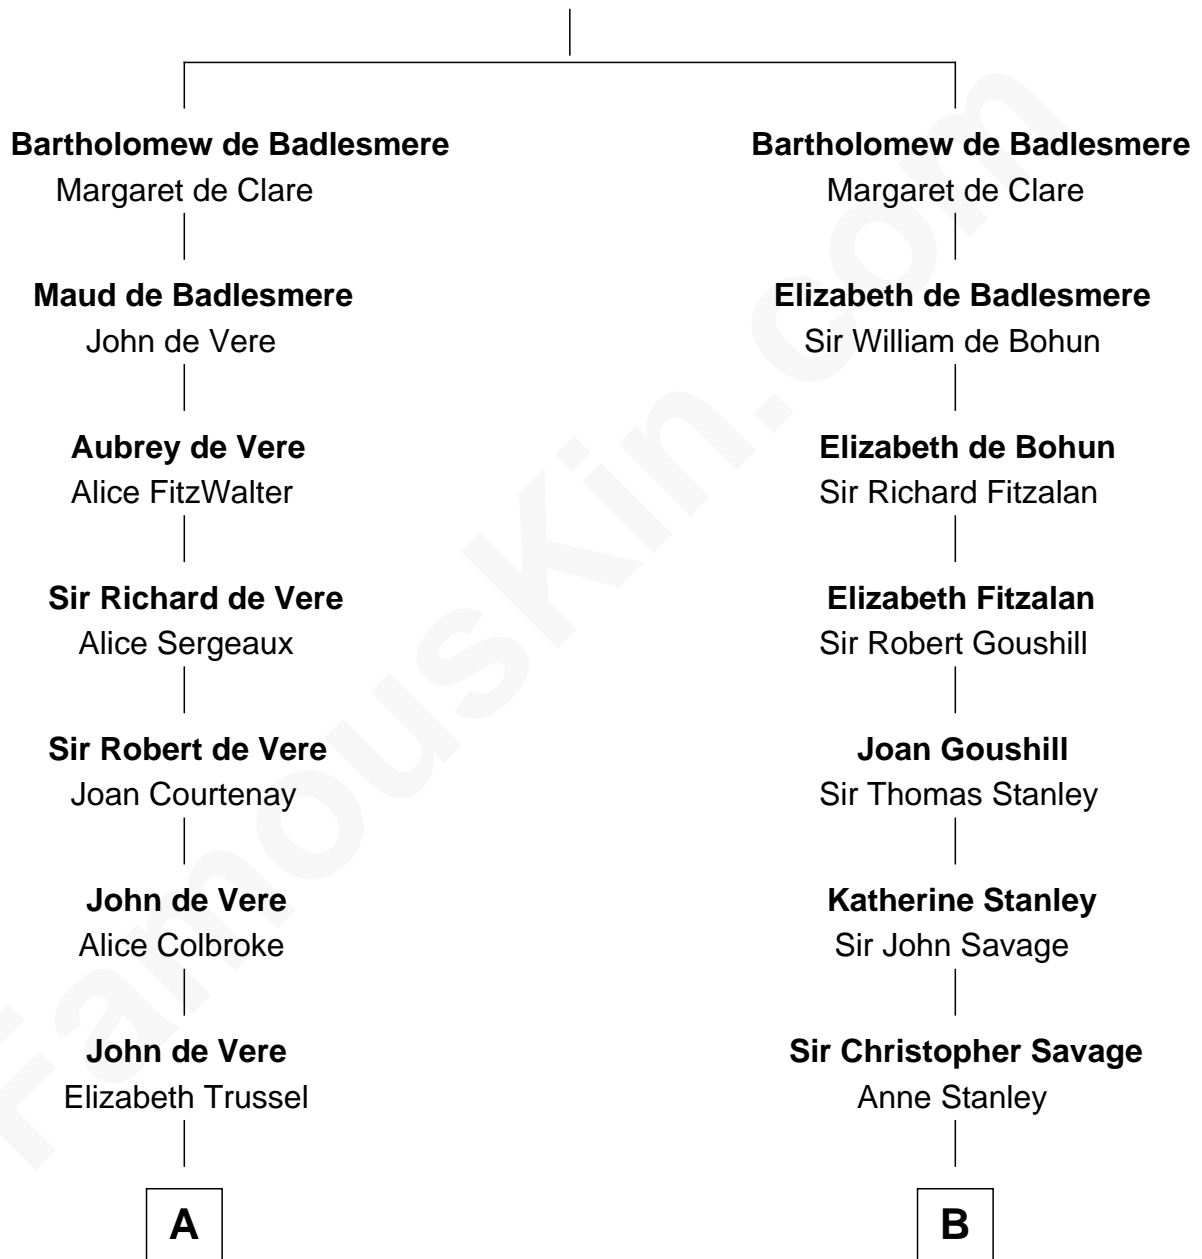

## Relationship Chart of

### Cara Delevingne

*Fashion Model and Movie Actress*

20th cousin 1 time removed of

### Randolph Scott

*Movie Actor*

**Gunselm de Badlesmere**

**C**

**Sir Berkeley Digby George Sheffield**  
Julia Mary de Tuyll van Serooskerken

**John Vincent Sheffield**  
Anne Margaret Faudel-Phillips

**Jane Armyne Sheffield**  
Sir Jocelyn Edward Greville Stevens

**Pandora Anne Stevens**  
Charles Hamar Delevingne

**Cara Delevingne**  
*Model and Actress*

**D**

**John William Crane**  
Margaret Ann Sadler

**Joseph Minor Crane**  
Lavinia Lionberger

**Lucy Lionberger Crane**  
George Grant Scott