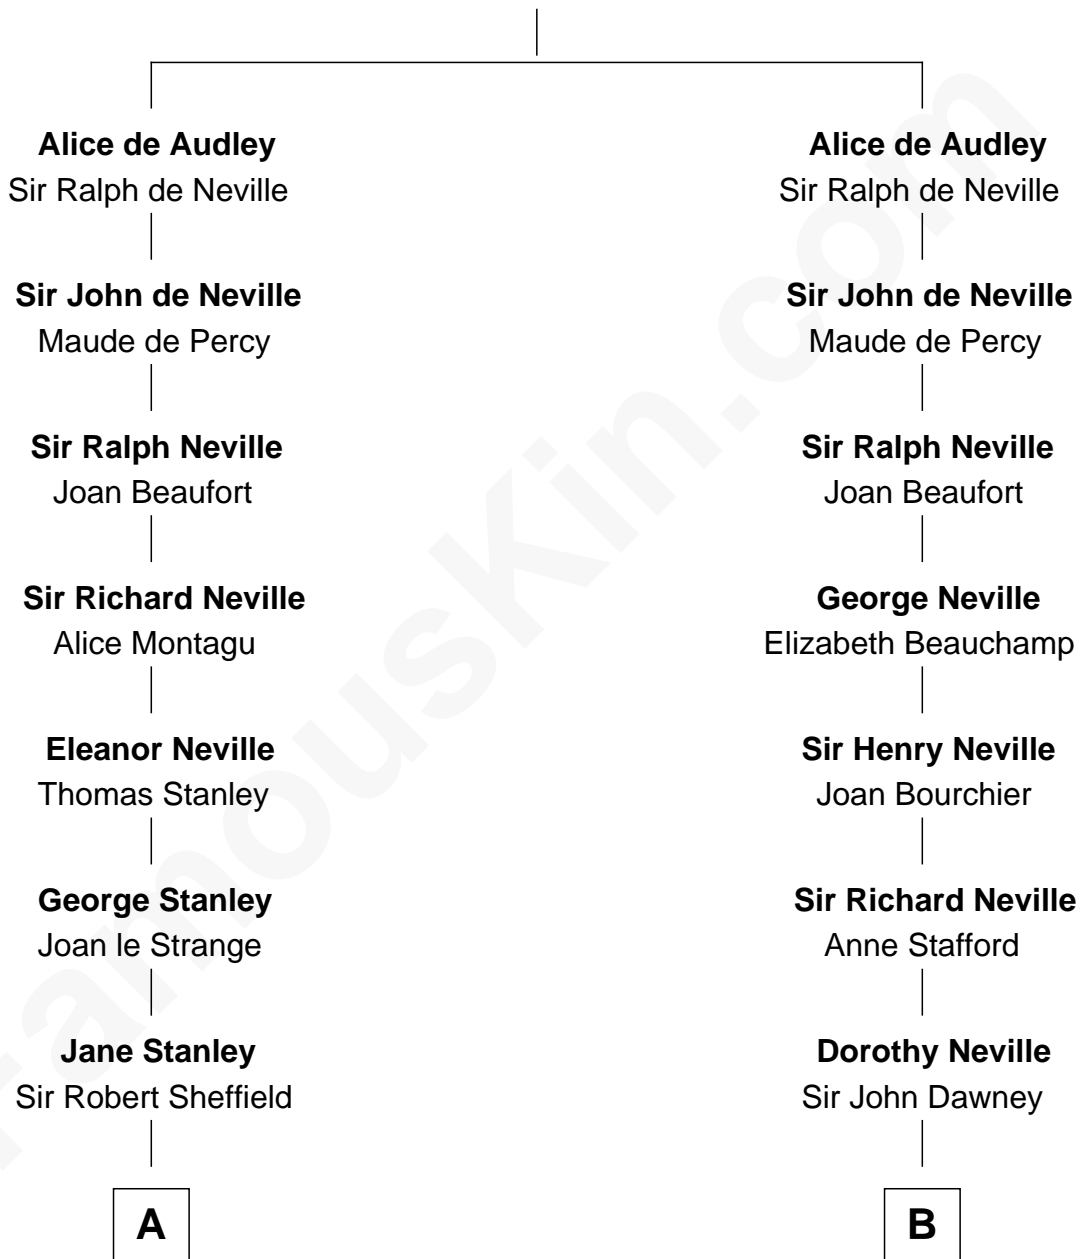

FamousKin.com

Relationship Chart of

Cara Delevingne

Fashion Model and Movie Actress

19th cousin 2 times removed of

Randolph Scott

Movie Actor

Sir Hugh I de Audley

Iseult de Mortimer

C

Sir Berkeley Digby George Sheffield
Julia Mary de Tuyll van Serooskerken

John Vincent Sheffield
Anne Margaret Faudel-Phillips

Jane Armyne Sheffield
Sir Jocelyn Edward Greville Stevens