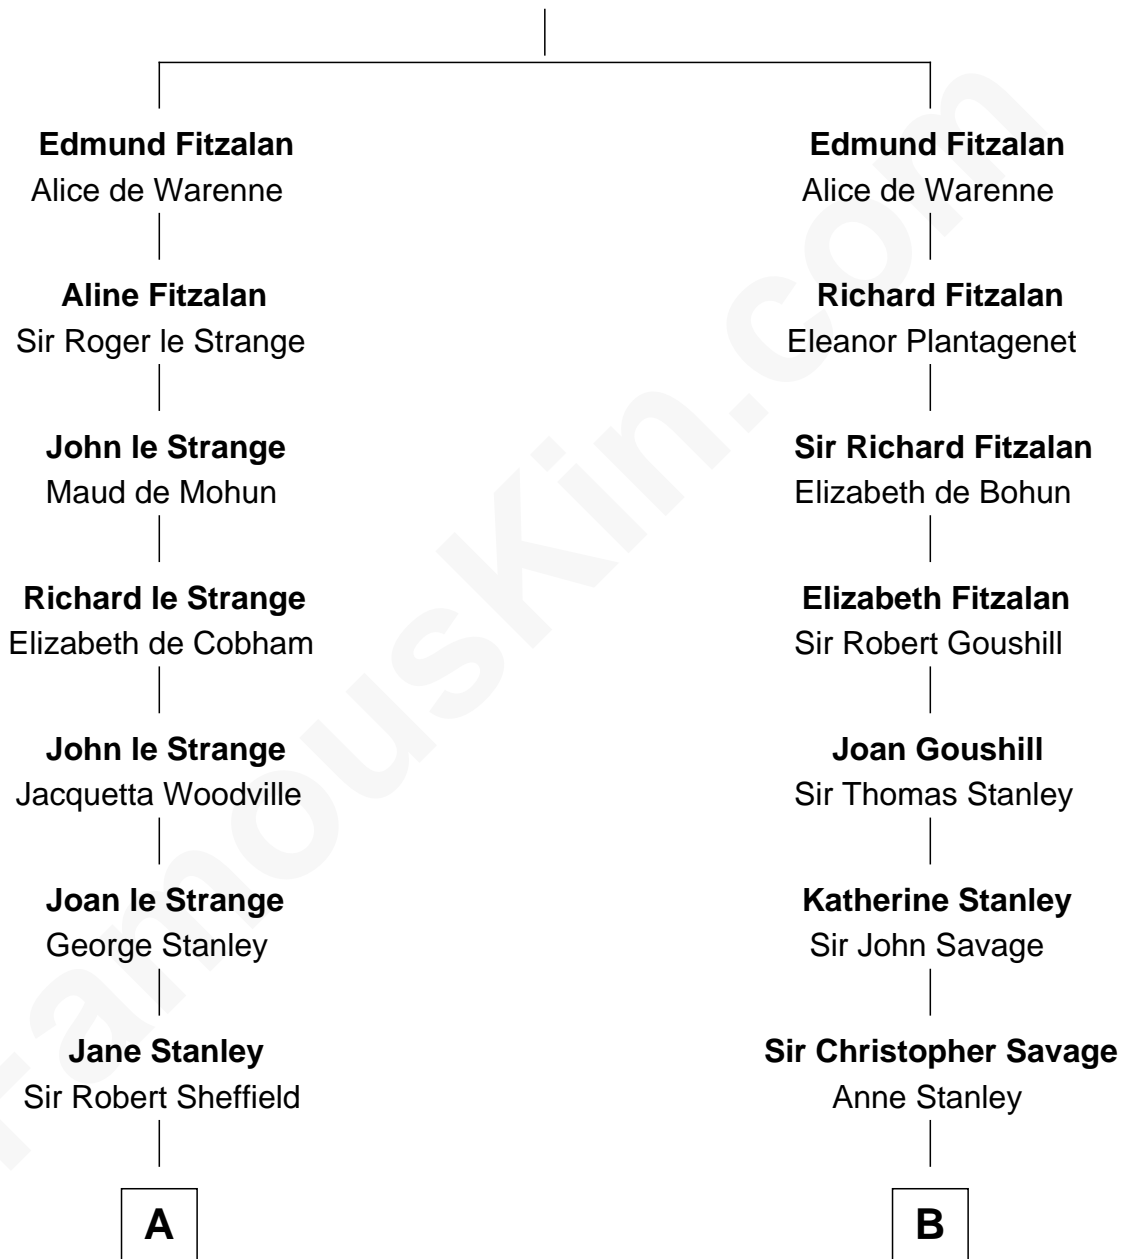

## Relationship Chart of

### Cara Delevingne

*Fashion Model and Movie Actress*

20th cousin 1 time removed of

**Randolph Scott**  
*Movie Actor*

**Richard Fitzalan**  
Alice de Saluzzo

**C**

**Sir Berkeley Digby George Sheffield**  
Julia Mary de Tuyll van Serooskerken

**John Vincent Sheffield**  
Anne Margaret Faudel-Phillips

**Jane Armyne Sheffield**  
Sir Jocelyn Edward Greville Stevens

**Pandora Anne Stevens**  
Charles Hamar Delevingne

**Cara Delevingne**  
*Model and Actress*

**D**

**John William Crane**  
Margaret Ann Sadler

**Joseph Minor Crane**  
Lavinia Lionberger

**Lucy Lionberger Crane**  
George Grant Scott

**Randolph Scott**  
*Movie Actor*