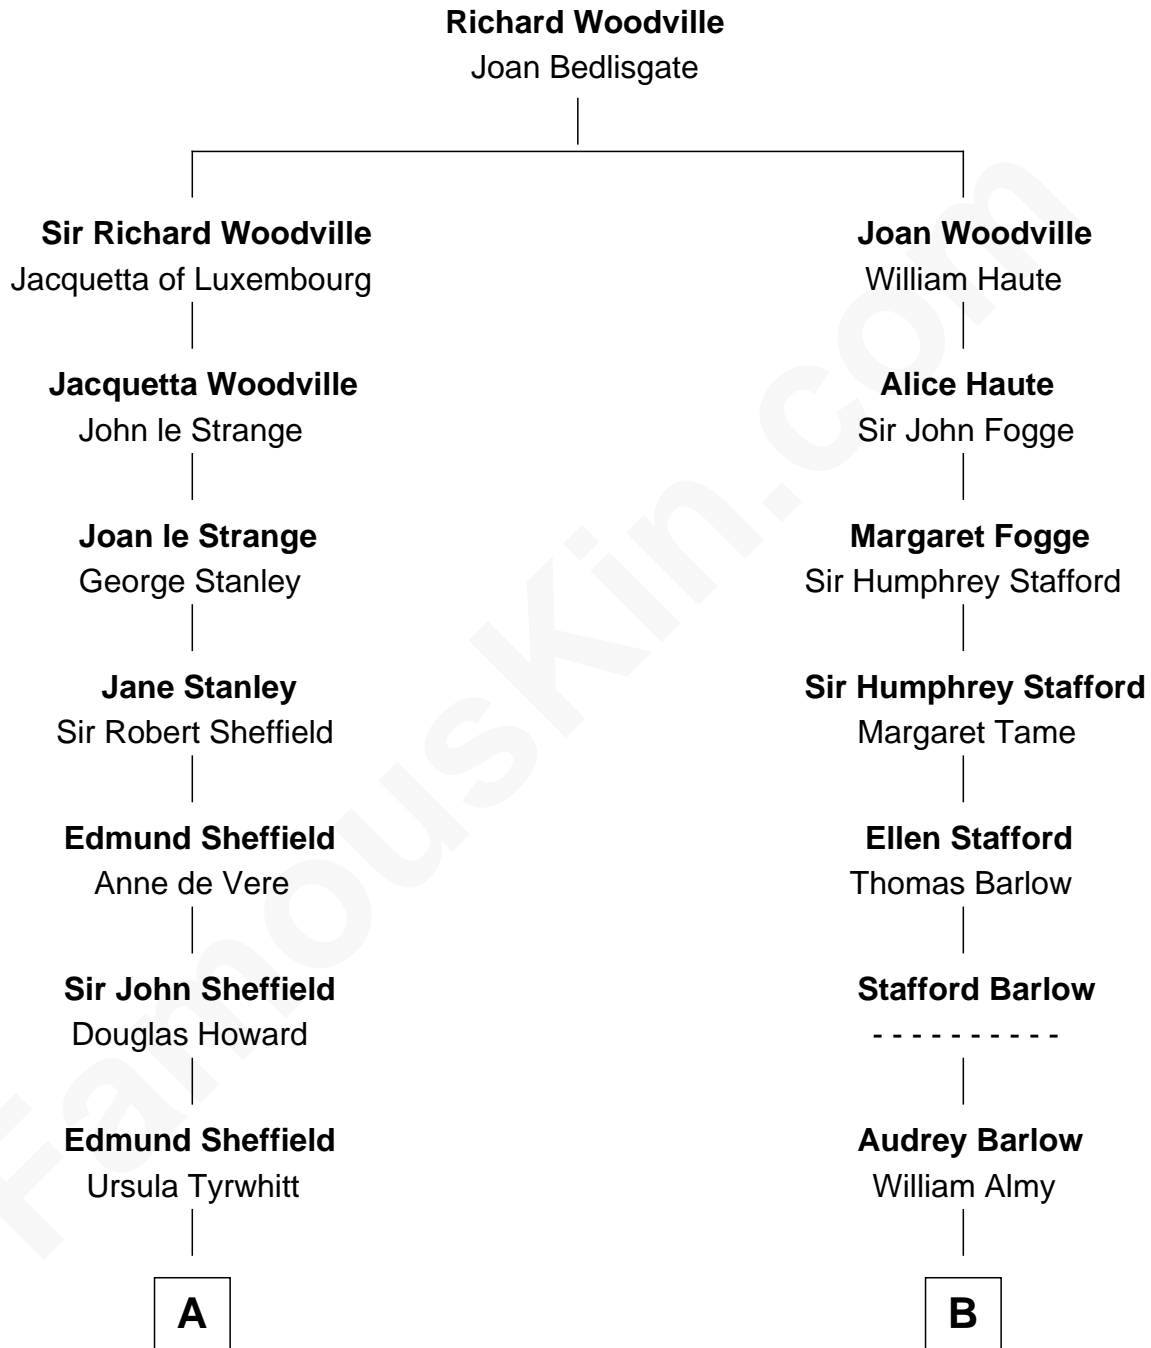

FamousKin.com

Relationship Chart of

Cara Delevingne

Fashion Model and Movie Actress

10th cousin 8 times removed of

William Greene

2nd Governor of Rhode Island

C

Pandora Anne Stevens
Charles Hamar Delevingne

Cara Delevingne
Model and Actress

FamousKin.com