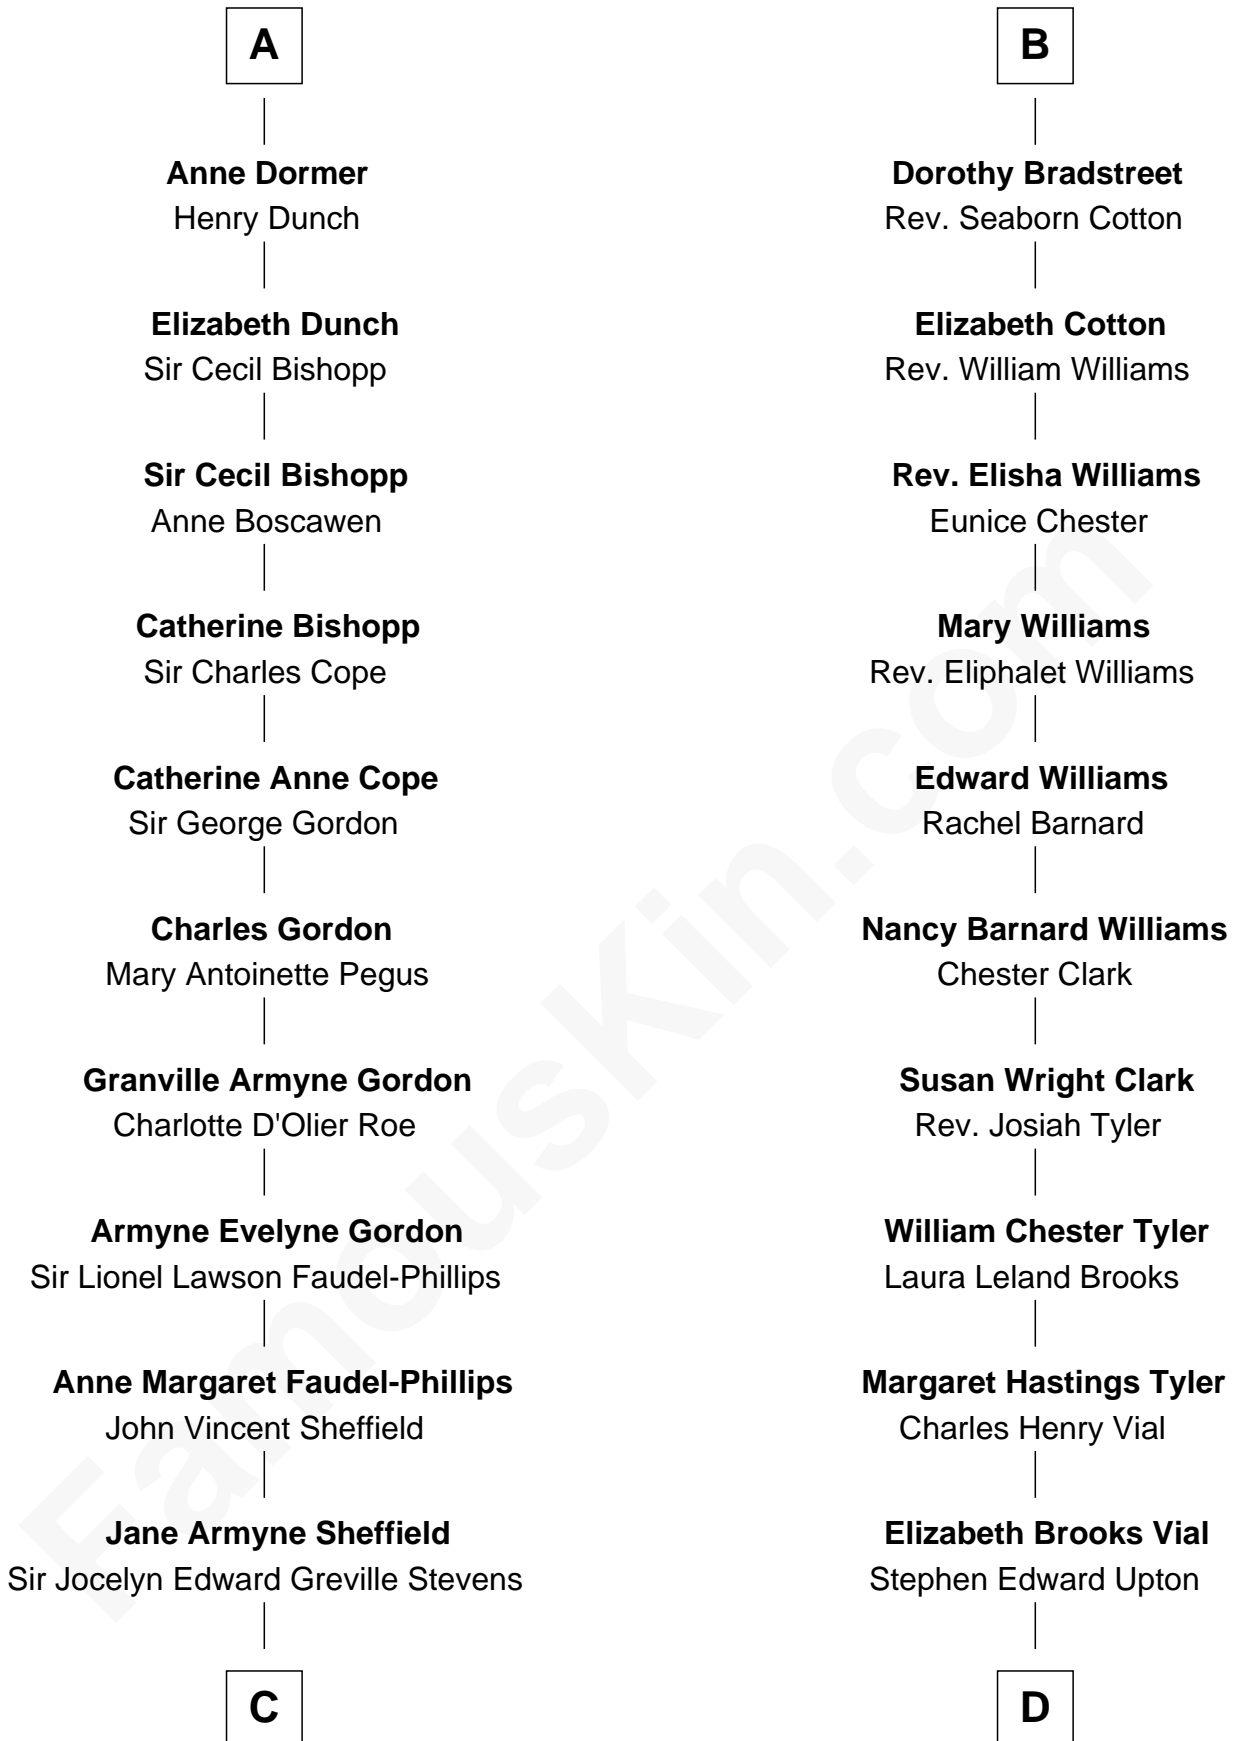

FamousKin.com

Relationship Chart of

Cara Delevingne

Fashion Model and Movie Actress

18th cousin of

Kate Upton

Sports Illustrated Swimsuit Cover Model

John Brome
Beatrice Shirley