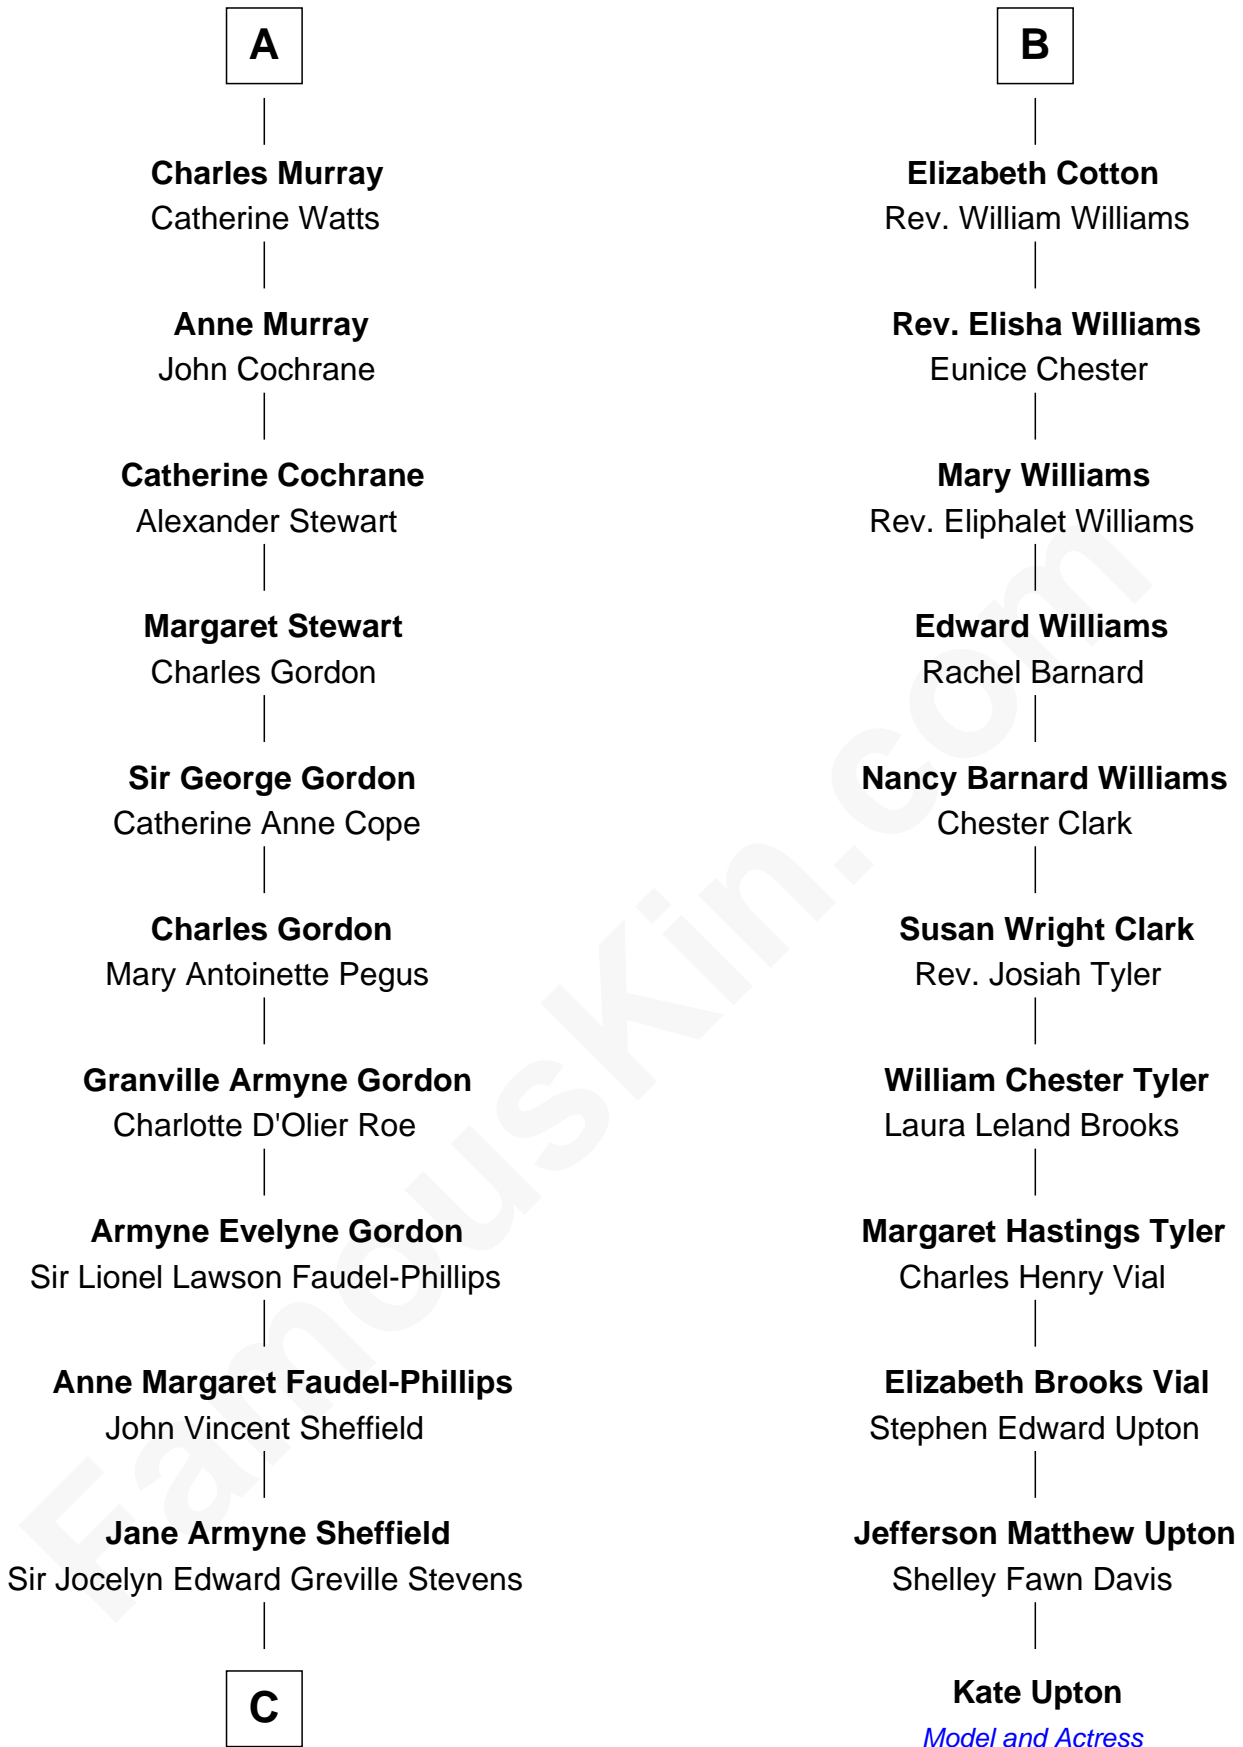

FamousKin.com

Relationship Chart of

Cara Delevingne

Fashion Model and Movie Actress

17th cousin 1 time removed of

Kate Upton

Sports Illustrated Swimsuit Cover Model

C

Pandora Anne Stevens
Charles Hamar Delevingne

Cara Delevingne
Model and Actress

FamousKin.com