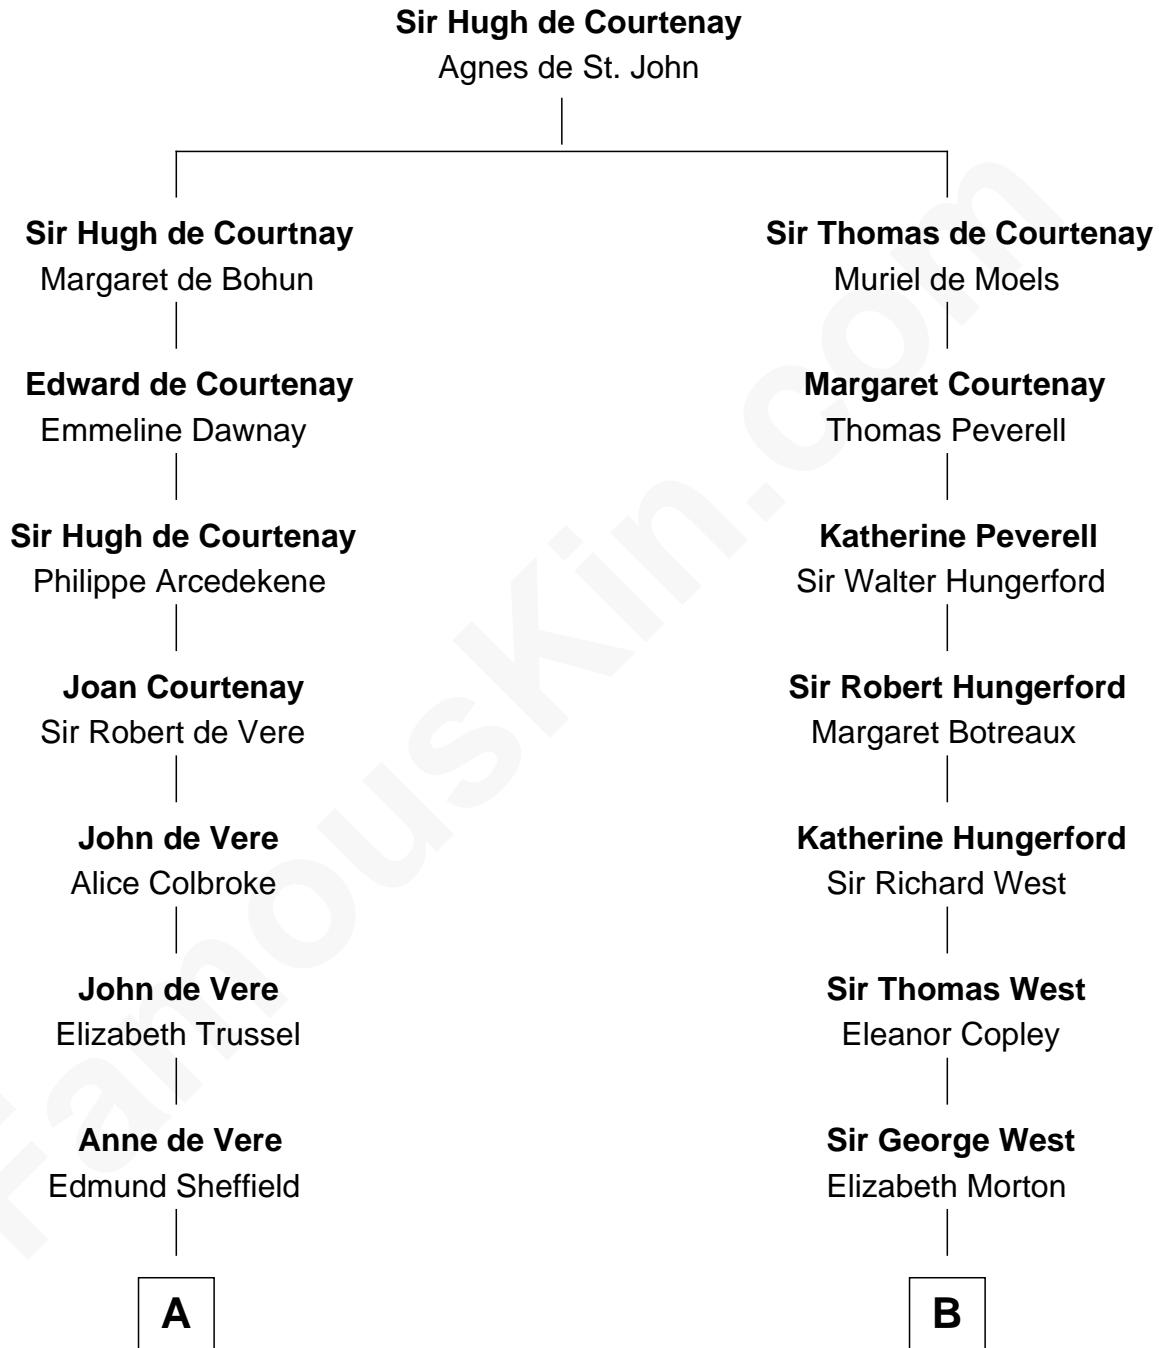

## Relationship Chart of

### Cara Delevingne

*Fashion Model and Movie Actress*

19th cousin 1 time removed of

### Ray Bradbury

*Author of The Martian Chronicles*

**C**

**John Vincent Sheffield**  
Anne Margaret Faudel-Phillips

**Jane Armyne Sheffield**  
Sir Jocelyn Edward Greville Stevens

**Pandora Anne Stevens**  
Charles Hamar Delevingne